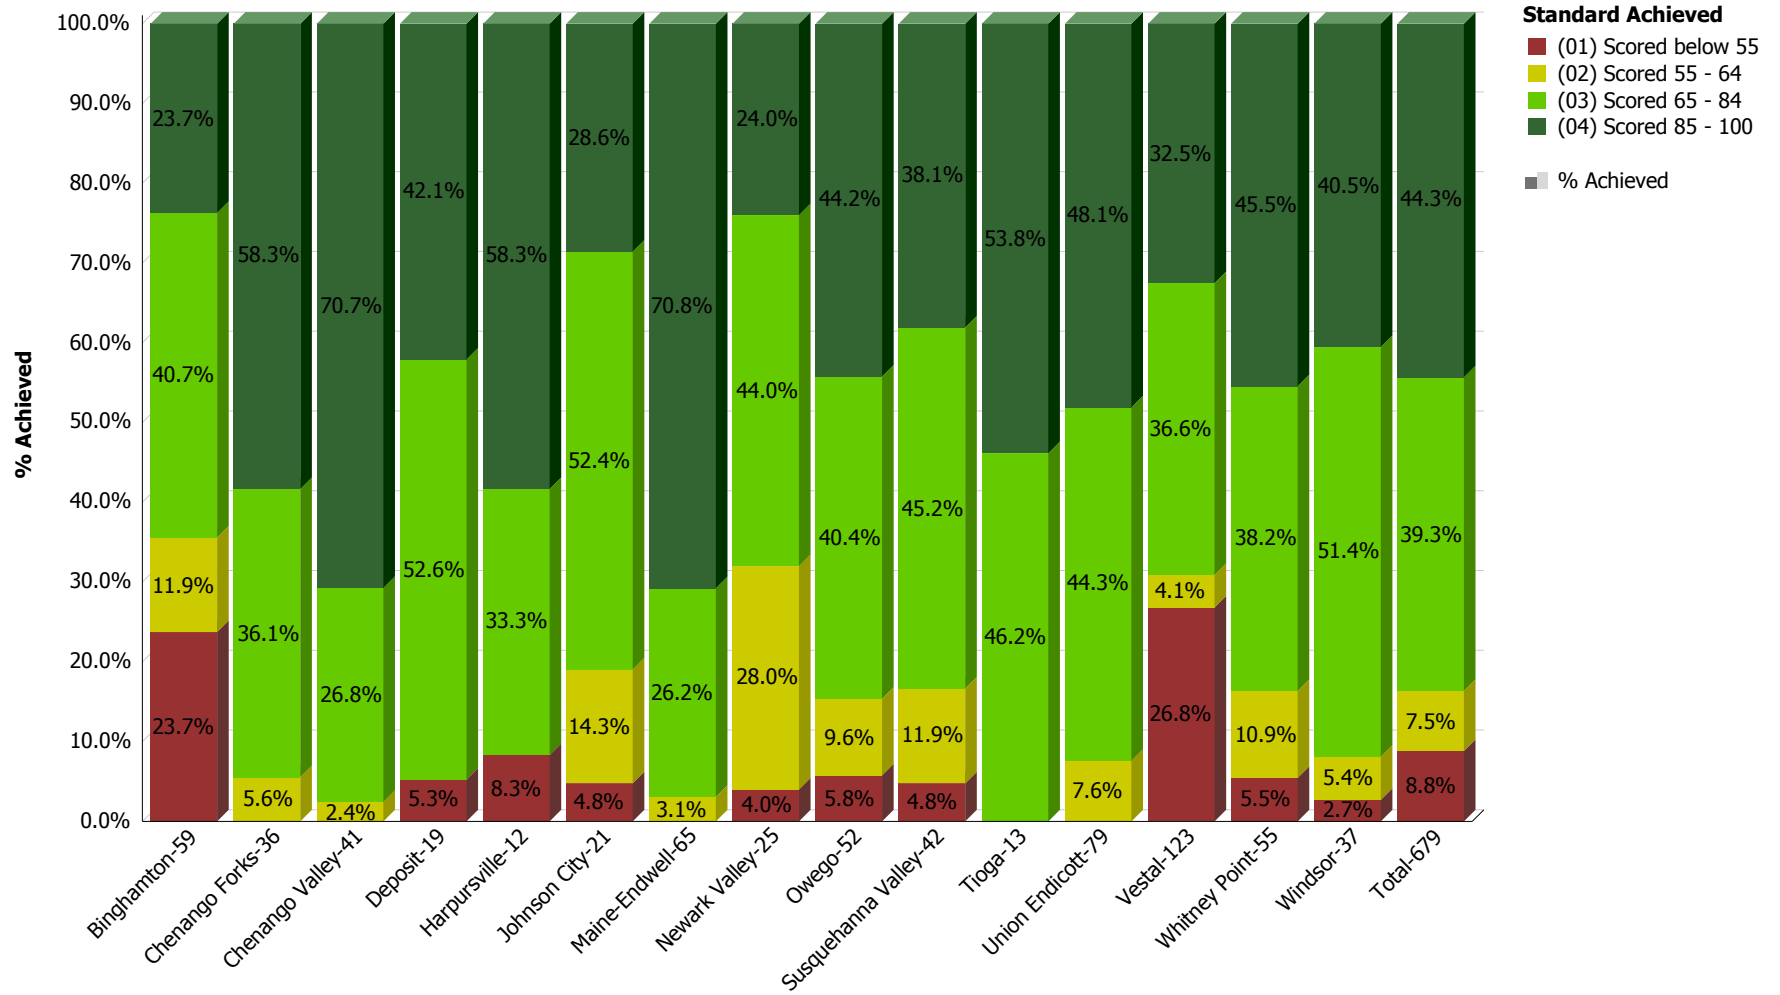

**South Central Regional Information Center (SCRIC)
Performance Levels - Regents RIC Processed: SY2014 - 2015
Broome BOCES**

Regents Phy Set/Physics - Jun