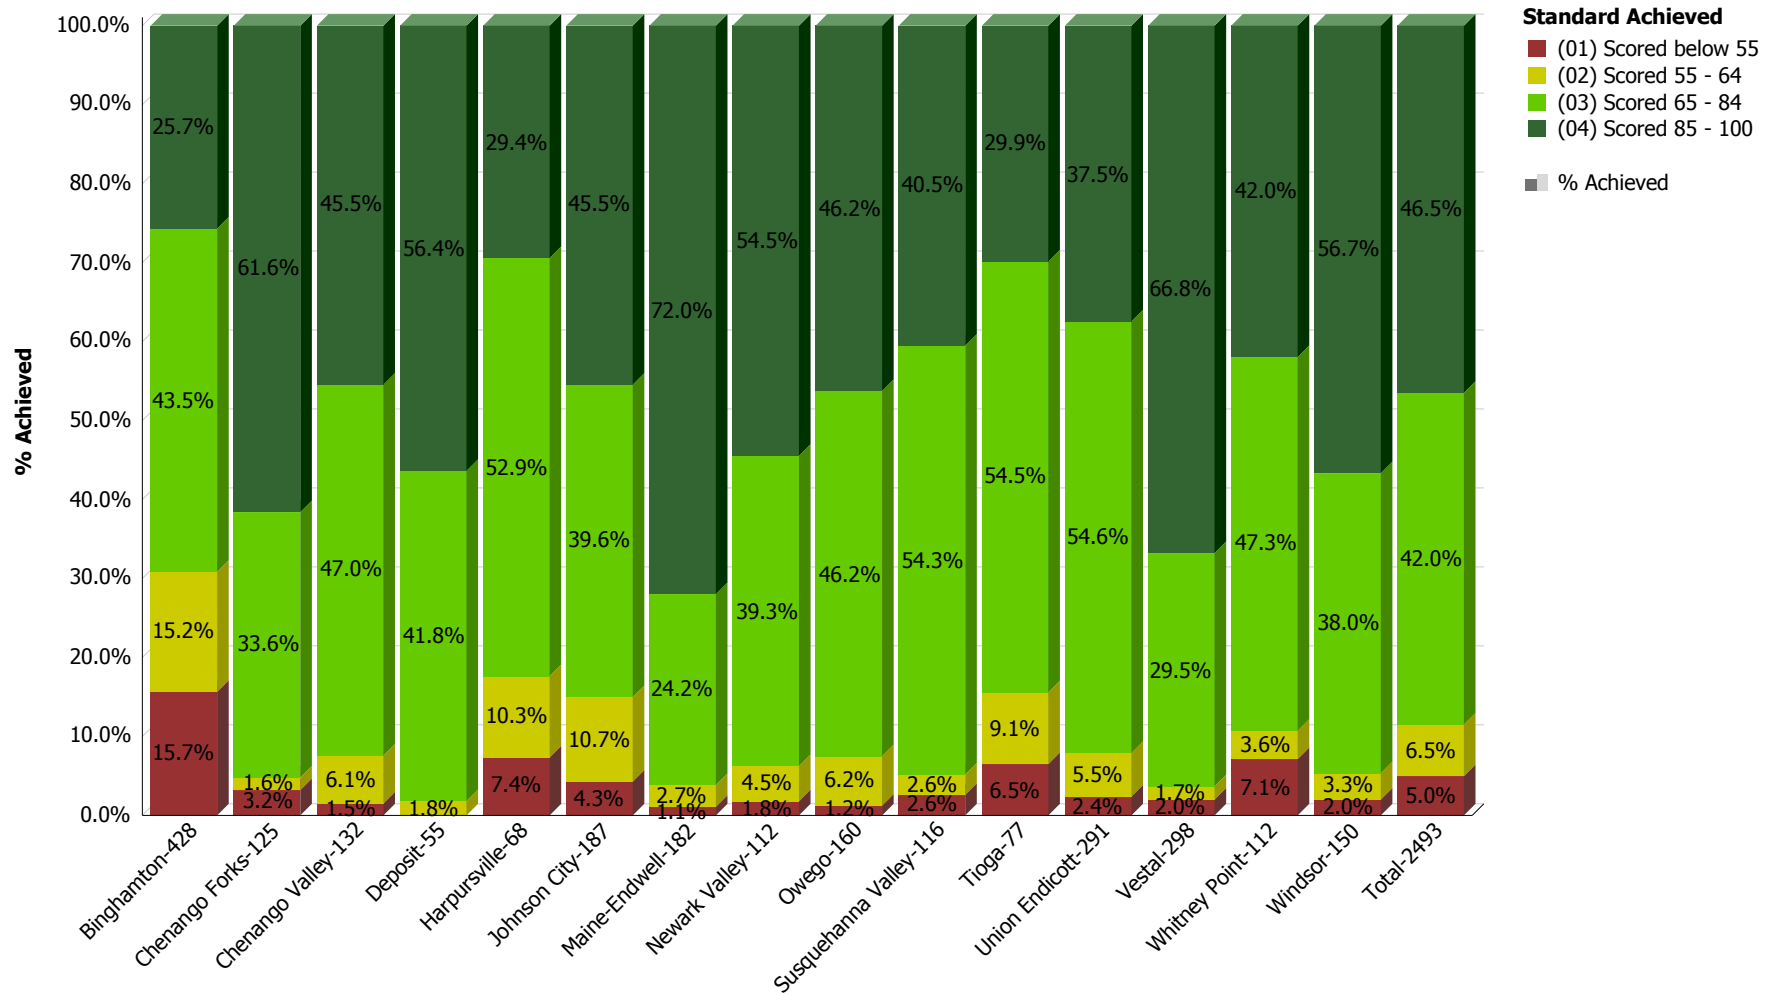

**South Central Regional Information Center (SCRIC)
Performance Levels - Regents RIC Processed: SY2014 - 2015
Broome BOCES**

Regents Living Environment - Jun