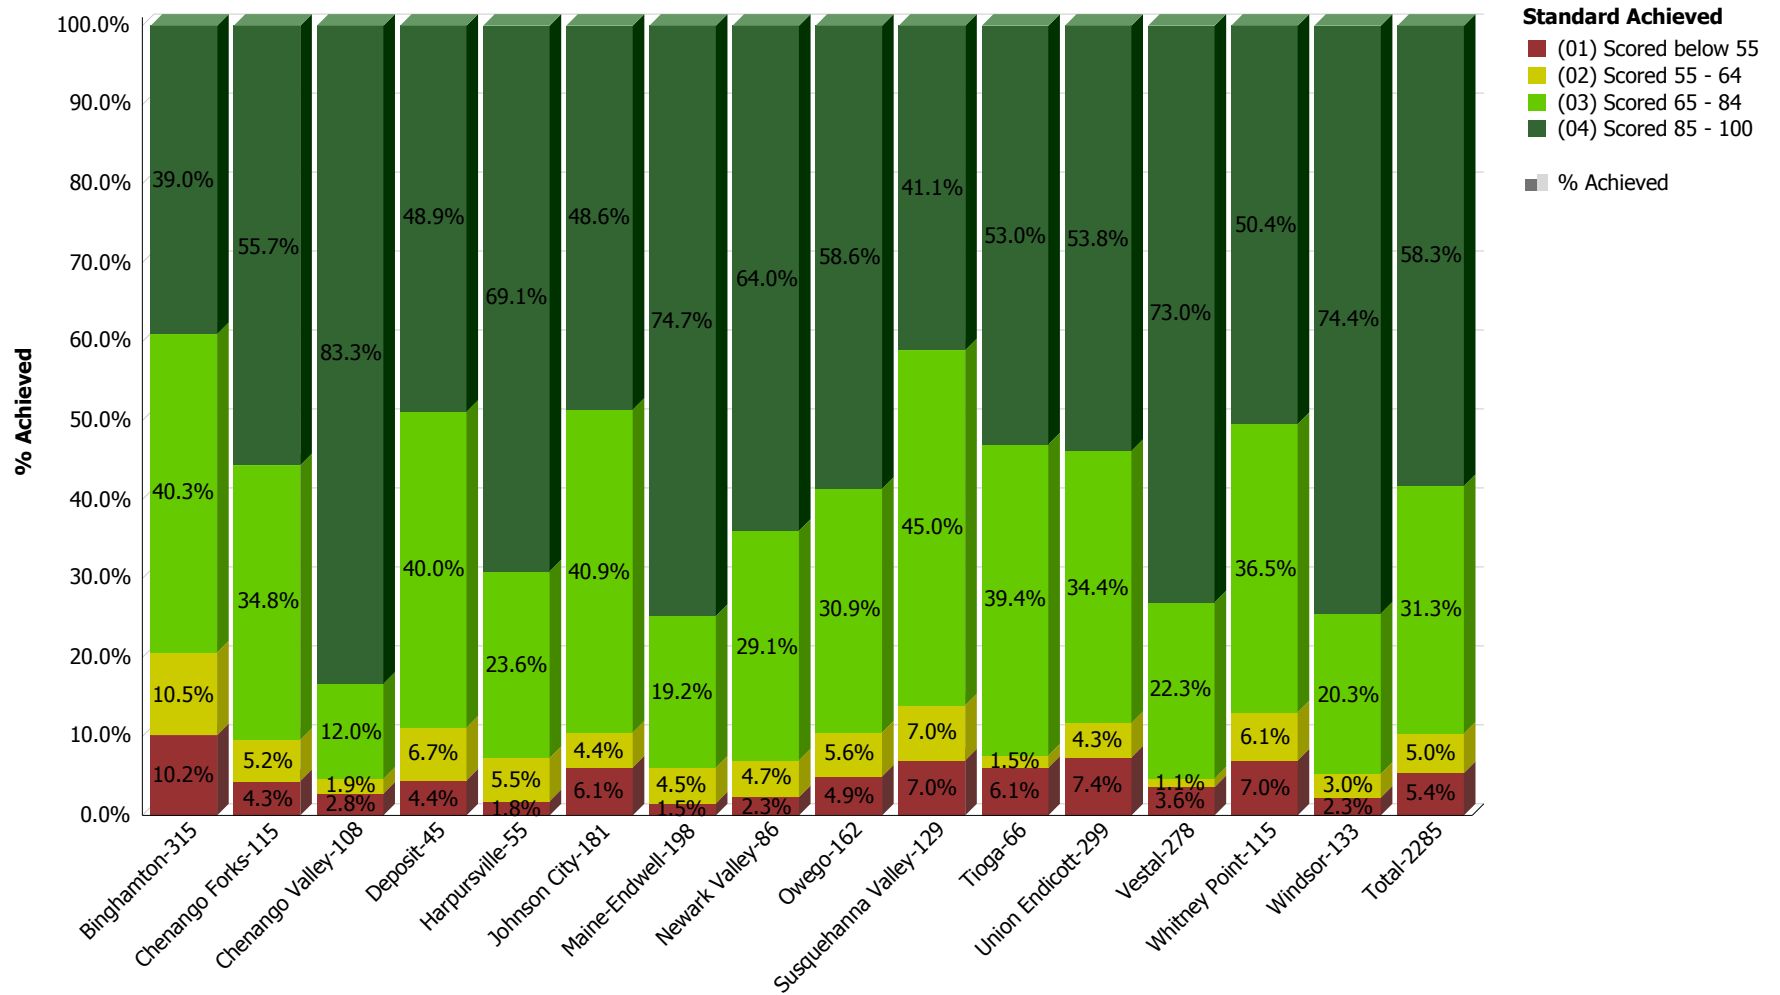

Regents Phy Set/Earth Sci - Jun

**South Central Regional Information Center (SCRIC)
Performance Levels - Regents RIC Processed: SY2014 - 2015
Broome BOCES**

Regents Phy Set/Physics - Jun

**South Central Regional Information Center (SCRIC)
Performance Levels - Regents RIC Processed: SY2014 - 2015
Broome BOCES**

Regents US History&Gov't - Jun

**South Central Regional Information Center (SCRIC)
Performance Levels: 2014 - 2015
Broome BOCES**

Regents Common Core Algebra I - Jun

**South Central Regional Information Center (SCRIC)
Performance Levels: 2014 - 2015
Broome BOCES**