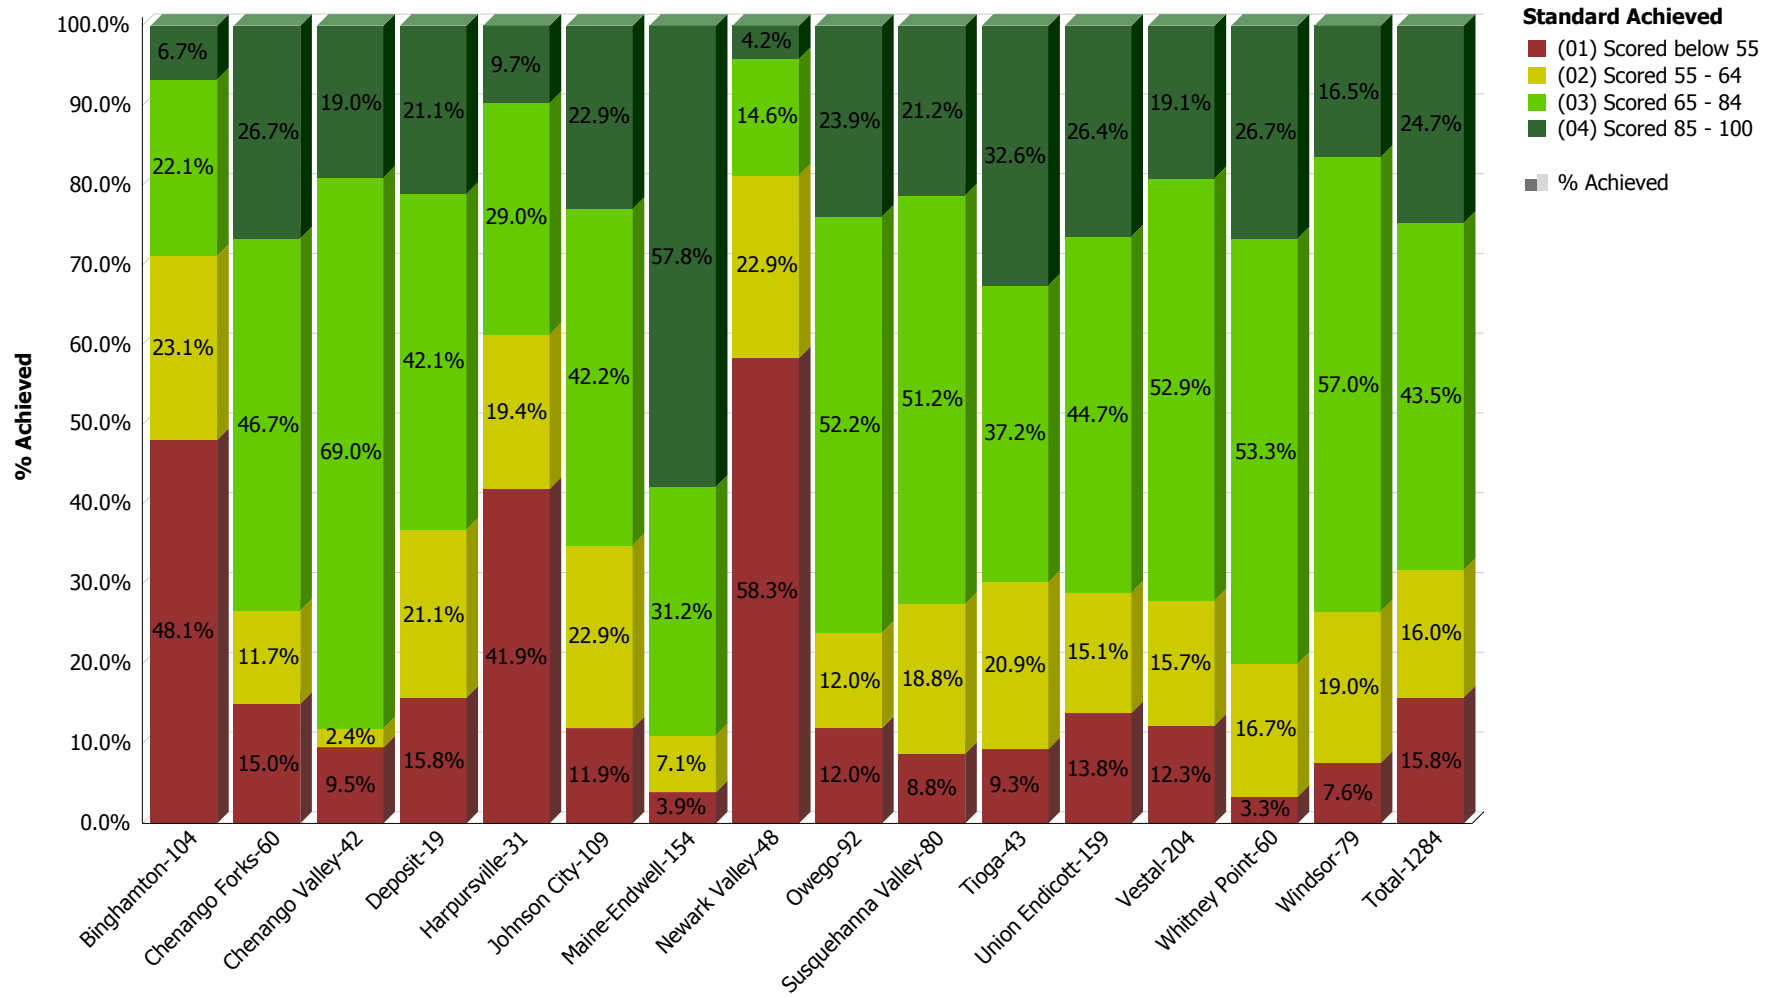

**South Central Regional Information Center (SCRIC)
Performance Levels - Regents RIC Processed: SY2014 - 2015
Broome BOCES**

Regents Algebra2/Trigonometry - Jun

**South Central Regional Information Center (SCRIC)
Performance Levels - Regents RIC Processed: SY2014 - 2015
Broome BOCES**

Regents ELA - Jun

**South Central Regional Information Center (SCRIC)
Performance Levels - Regents RIC Processed: SY2014 - 2015
Broome BOCES**

Regents Geometry - Jun

**South Central Regional Information Center (SCRIC)
Performance Levels - Regents RIC Processed: SY2014 - 2015
Broome BOCES**