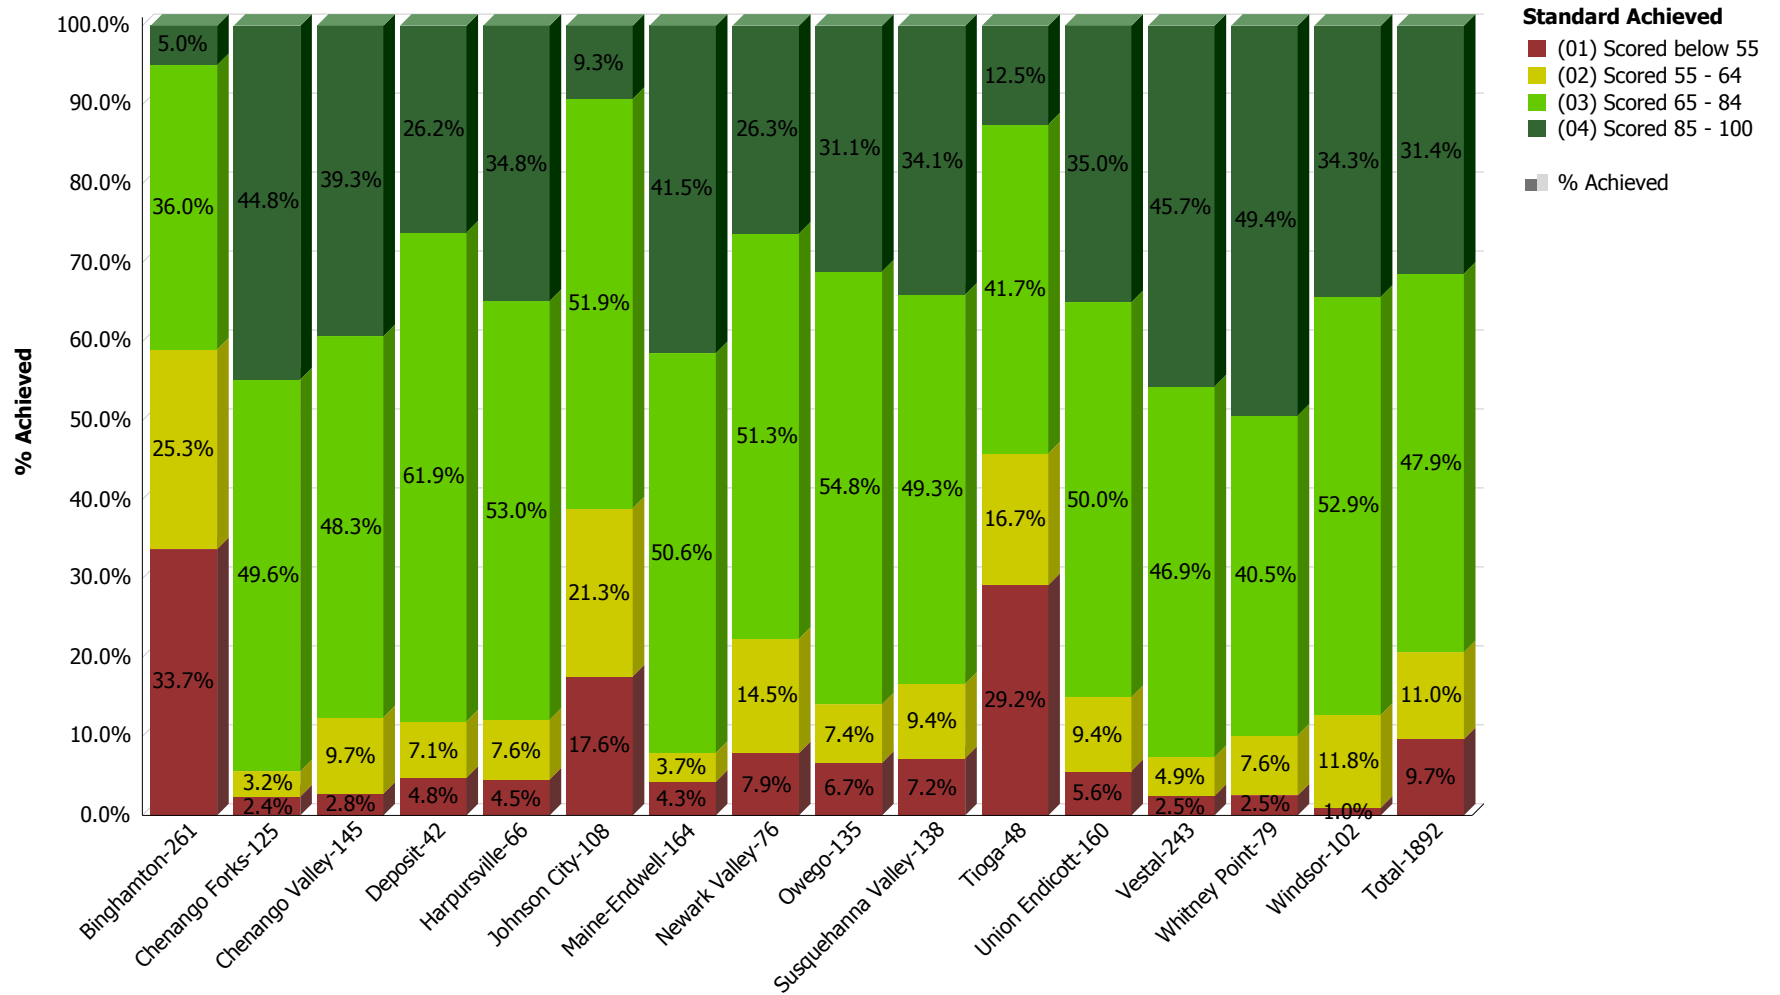

**South Central Regional Information Center (SCRIC)
Performance Levels - Regents RIC Processed: SY2014 - 2015
Broome BOCES**

Regents Phy Set/Earth Sci - Jun