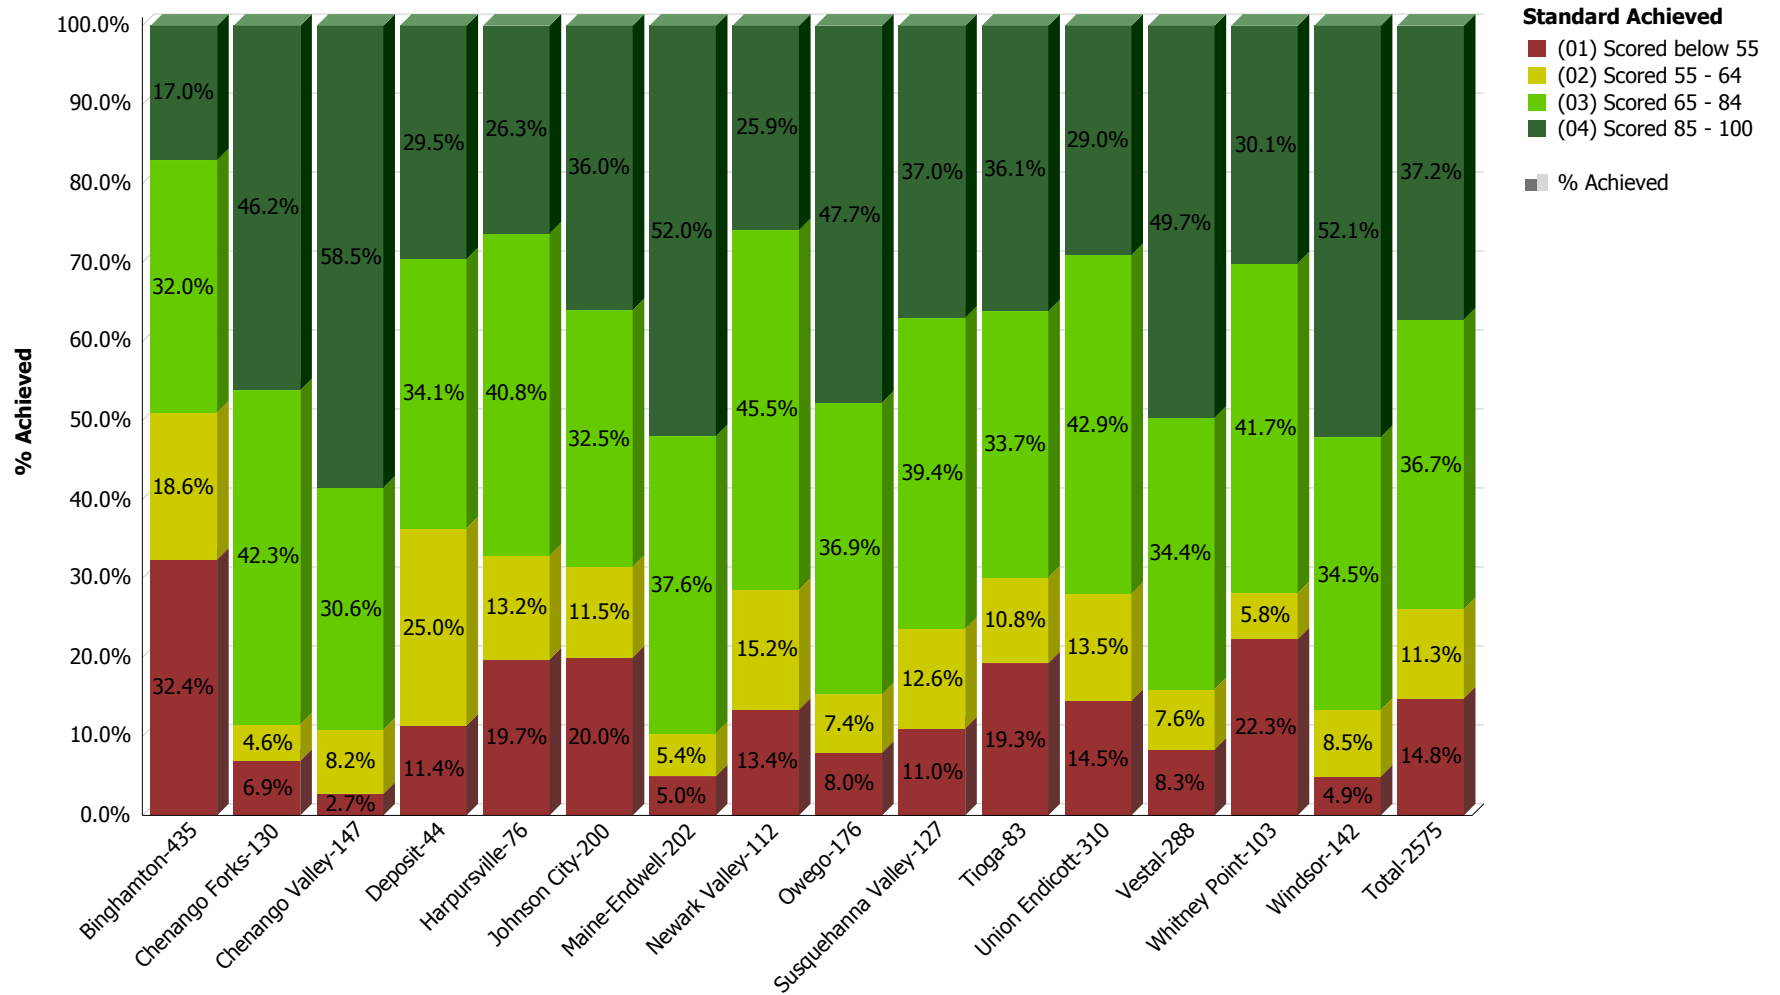

**South Central Regional Information Center (SCRIC)
Performance Levels - Regents RIC Processed: SY2014 - 2015
Broome BOCES**

Regents Algebra2/Trigonometry - Jun

**South Central Regional Information Center (SCRIC)
Performance Levels - Regents RIC Processed: SY2014 - 2015
Broome BOCES**

Regents ELA - Jun

**South Central Regional Information Center (SCRIC)
Performance Levels - Regents RIC Processed: SY2014 - 2015
Broome BOCES**

Regents Geometry - Jun

**South Central Regional Information Center (SCRIC)
Performance Levels - Regents RIC Processed: SY2014 - 2015
Broome BOCES**

Regents Global History - Jun

**South Central Regional Information Center (SCRIC)
Performance Levels - Regents RIC Processed: SY2014 - 2015
Broome BOCES**

Regents Integrated Algebra - Jun

**South Central Regional Information Center (SCRIC)
Performance Levels - Regents RIC Processed: SY2014 - 2015
Broome BOCES**