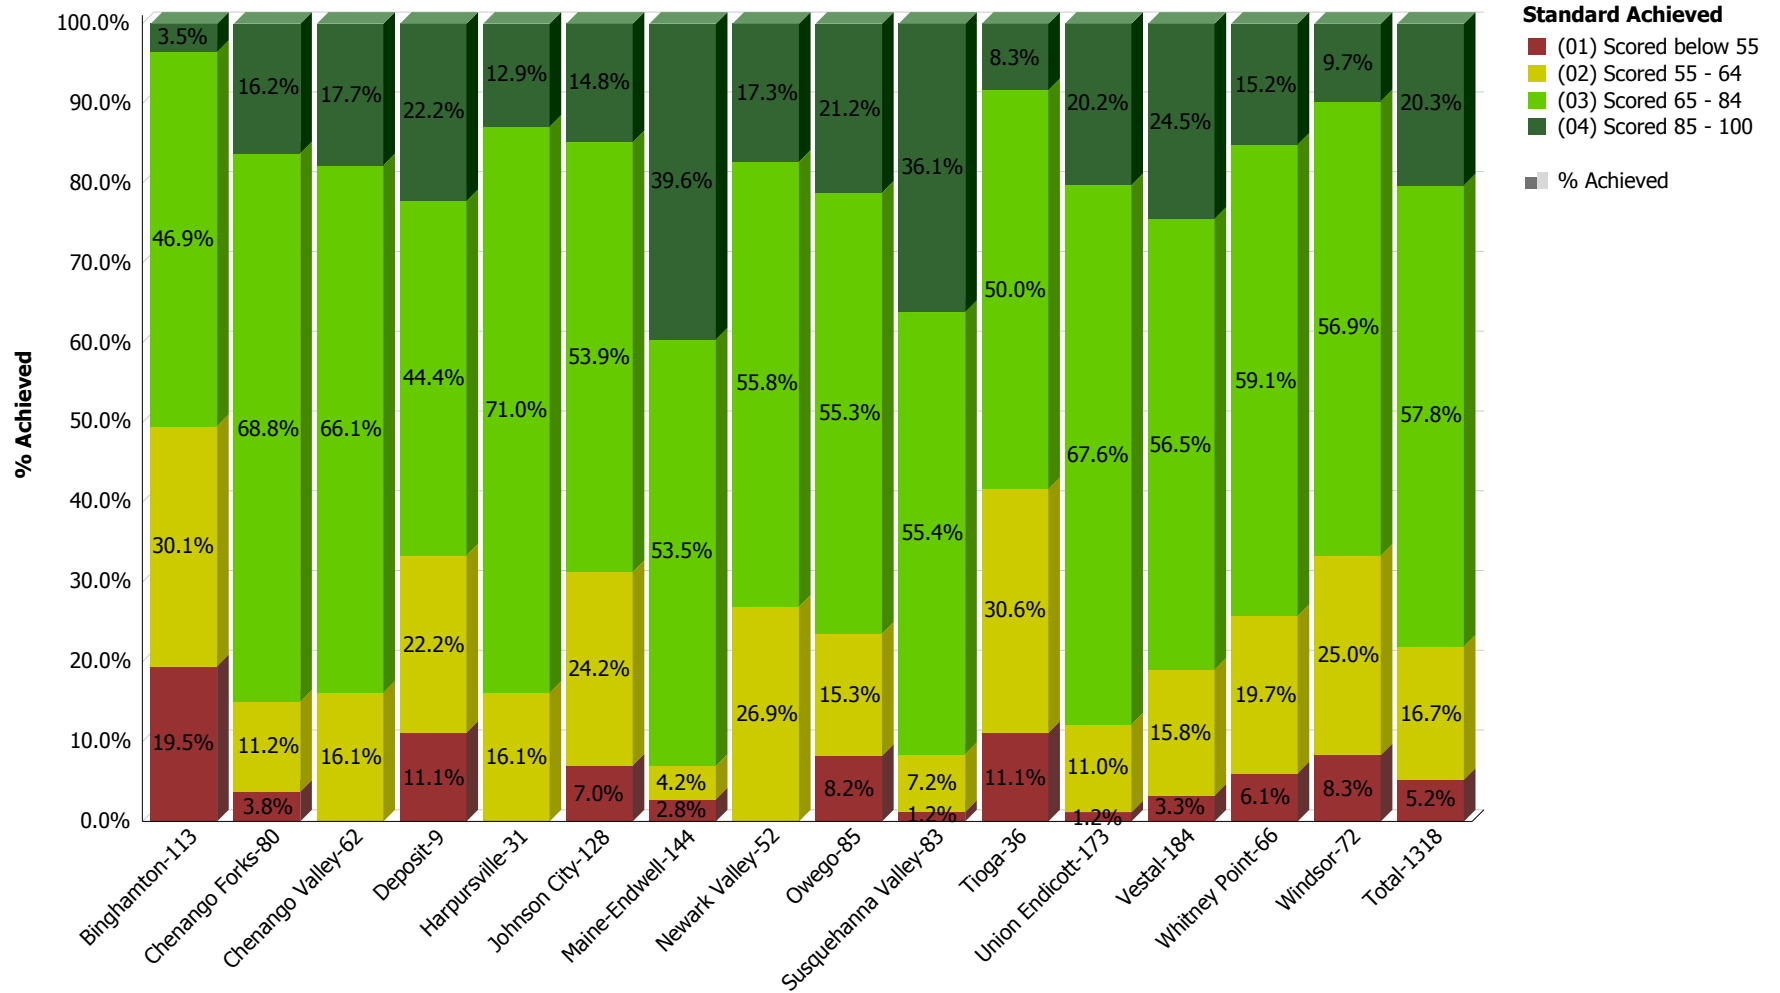

**South Central Regional Information Center (SCRIC)
Performance Levels - Regents RIC Processed: SY2014 - 2015
Broome BOCES**

Regents Phy Set/Chemistry - Jun