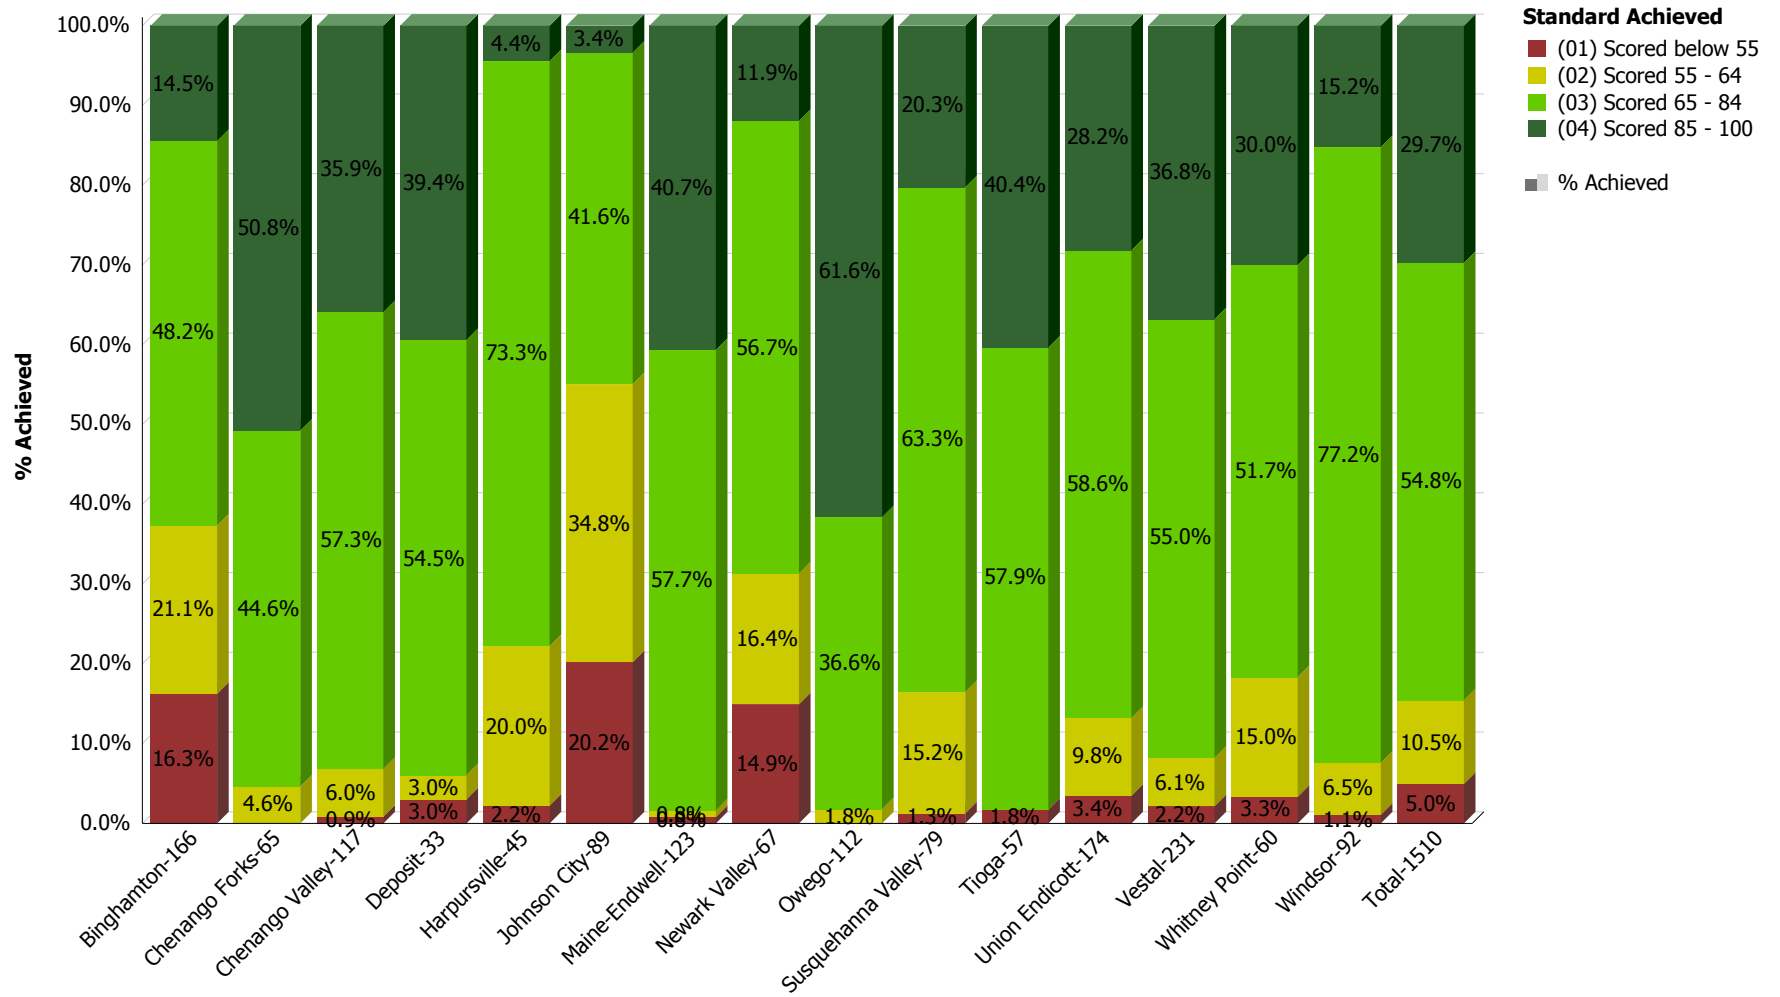

**South Central Regional Information Center (SCRIC)
Performance Levels - Regents RIC Processed: SY2014 - 2015
Broome BOCES**

Regents Algebra2/Trigonometry - Jun

**South Central Regional Information Center (SCRIC)
Performance Levels - Regents RIC Processed: SY2014 - 2015
Broome BOCES**

Regents ELA - Jun

**South Central Regional Information Center (SCRIC)
Performance Levels - Regents RIC Processed: SY2014 - 2015
Broome BOCES**

Regents Geometry - Jun

**South Central Regional Information Center (SCRIC)
Performance Levels - Regents RIC Processed: SY2014 - 2015
Broome BOCES**