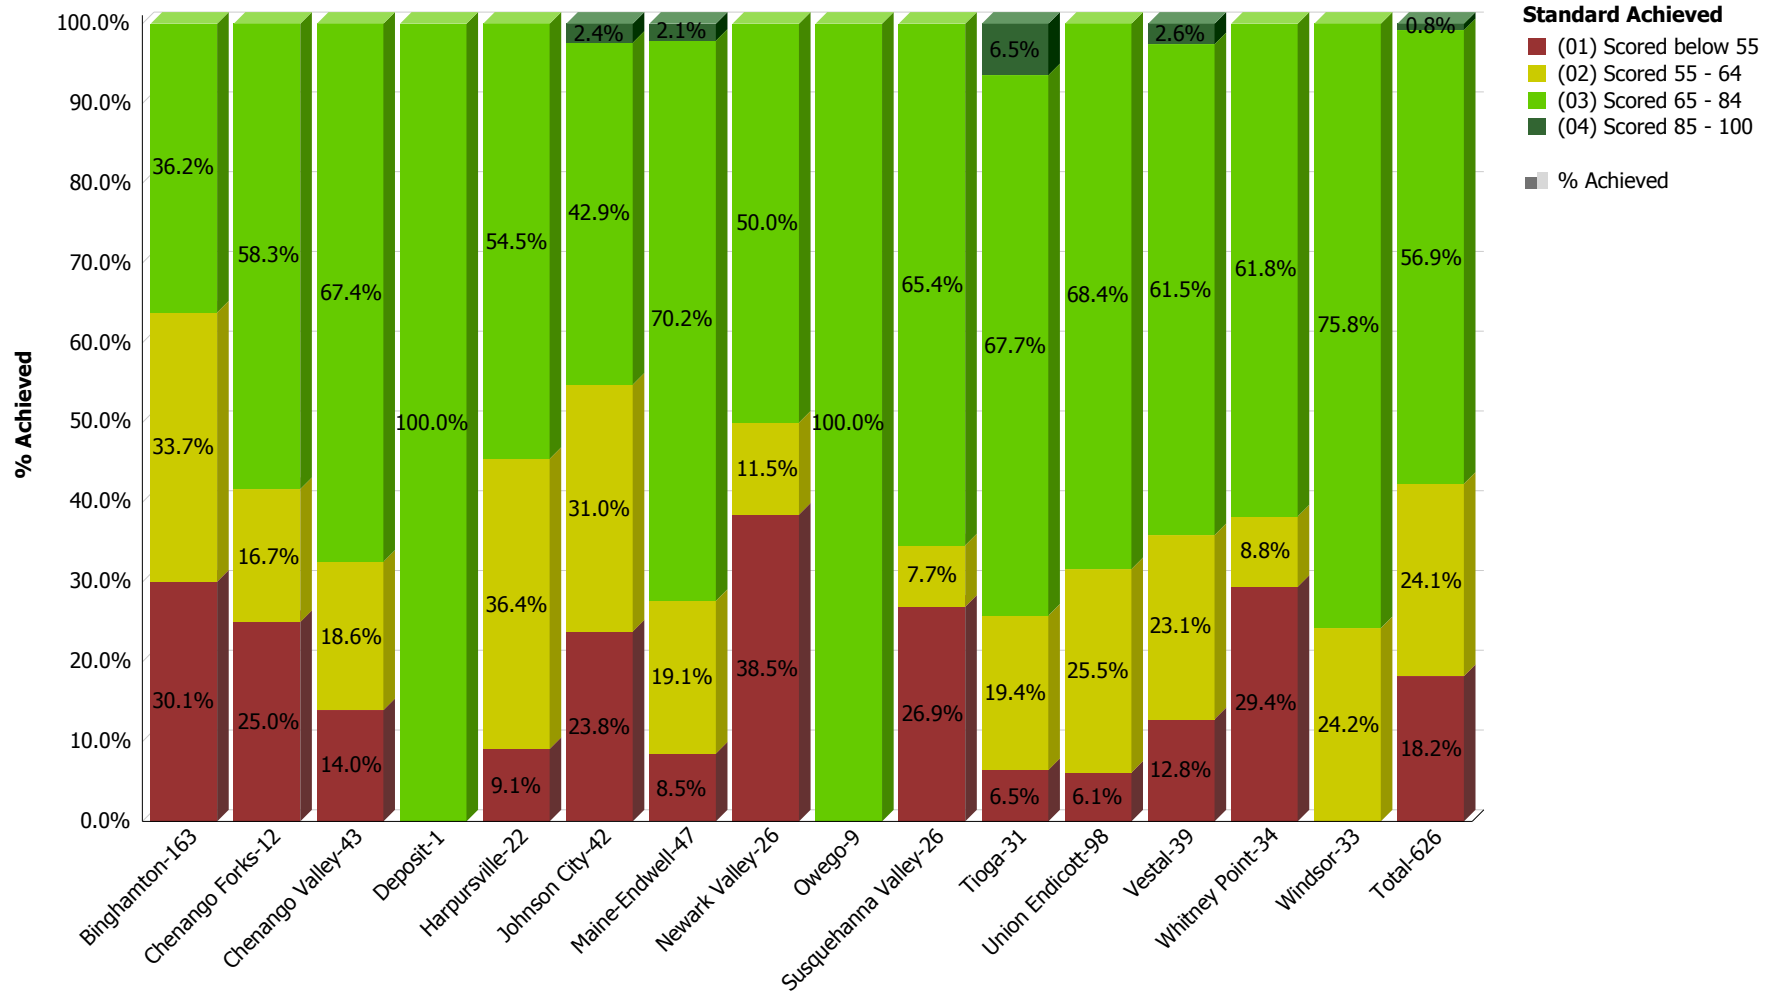

**South Central Regional Information Center (SCRIC)
Performance Levels - Regents RIC Processed: SY2014 - 2015
Broome BOCES**

Regents Algebra2/Trigonometry - Jun

**South Central Regional Information Center (SCRIC)
Performance Levels - Regents RIC Processed: SY2014 - 2015
Broome BOCES**

Regents ELA - Jun

**South Central Regional Information Center (SCRIC)
Performance Levels - Regents RIC Processed: SY2014 - 2015
Broome BOCES**

Regents Geometry - Jun

**South Central Regional Information Center (SCRIC)
Performance Levels - Regents RIC Processed: SY2014 - 2015
Broome BOCES**

Regents Global History - Jun

**South Central Regional Information Center (SCRIC)
Performance Levels - Regents RIC Processed: SY2014 - 2015
Broome BOCES**

Regents Integrated Algebra - Jun

**South Central Regional Information Center (SCRIC)
Performance Levels - Regents RIC Processed: SY2014 - 2015
Broome BOCES**