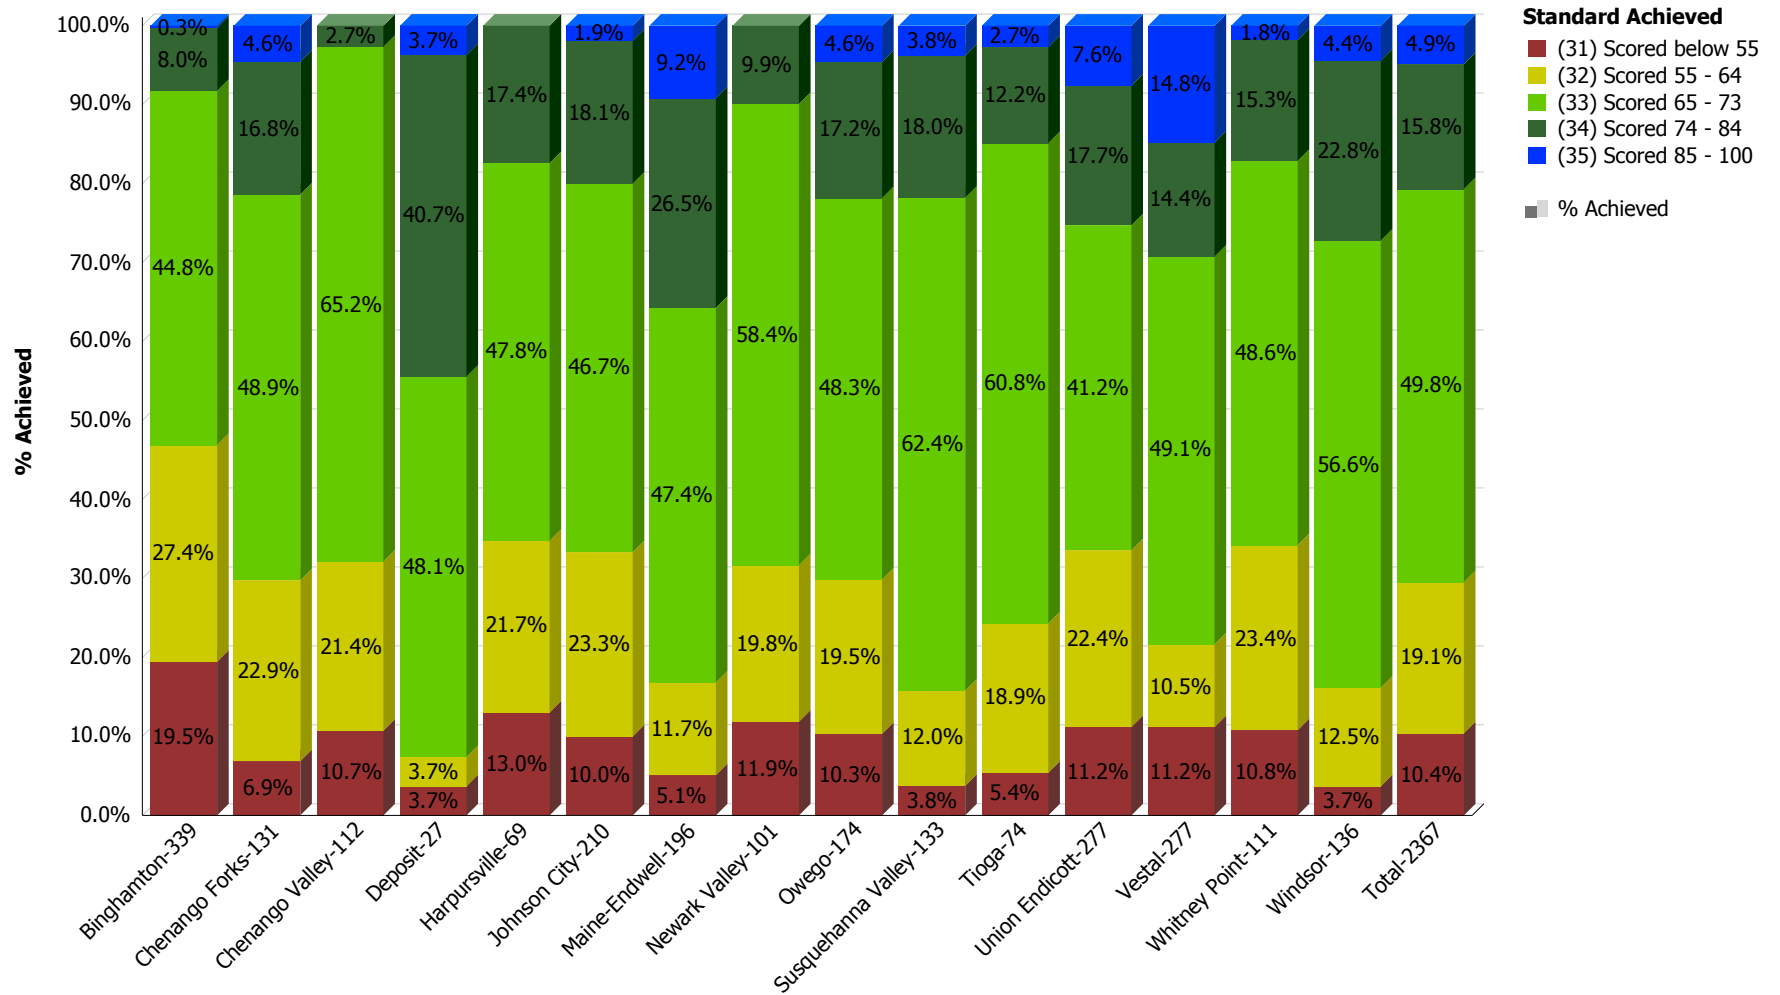

**South Central Regional Information Center (SCRIC)
Performance Levels: 2014 - 2015
Broome BOCES**

Regents Common Core Algebra I - Jun