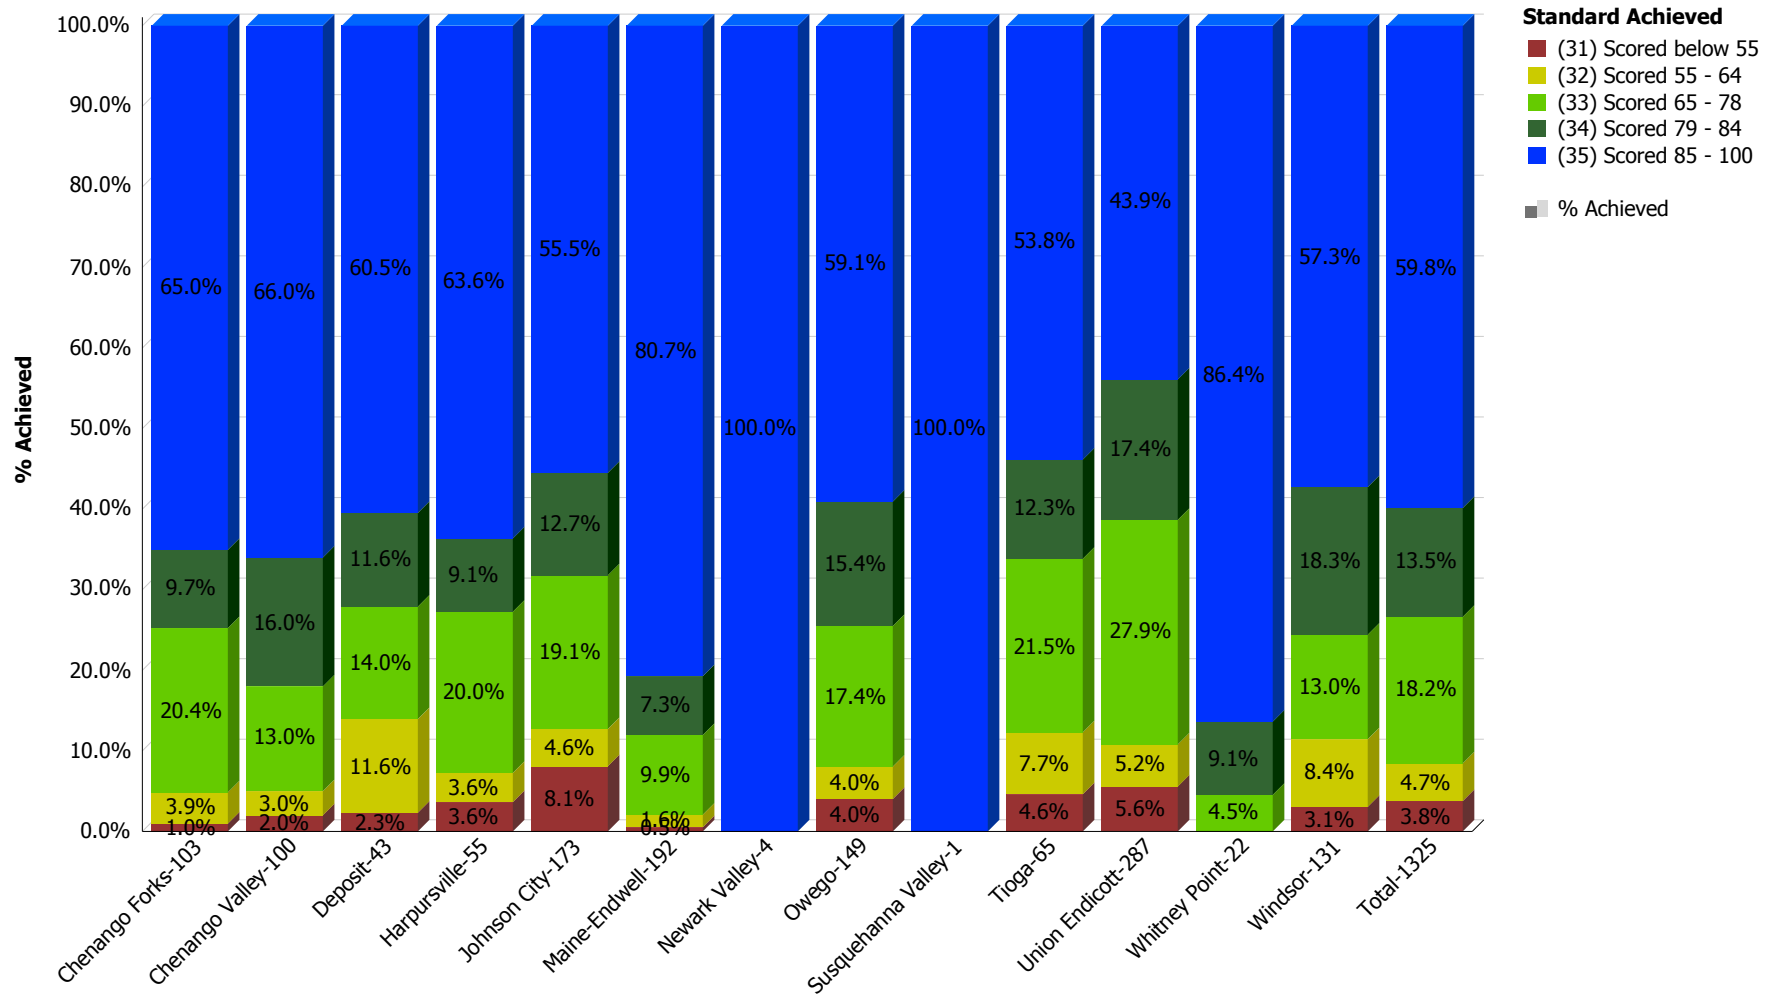

**South Central Regional Information Center (SCRIC)
Performance Levels: 2014 - 2015
Broome BOCES**

Regents Common Core ELA - Jun