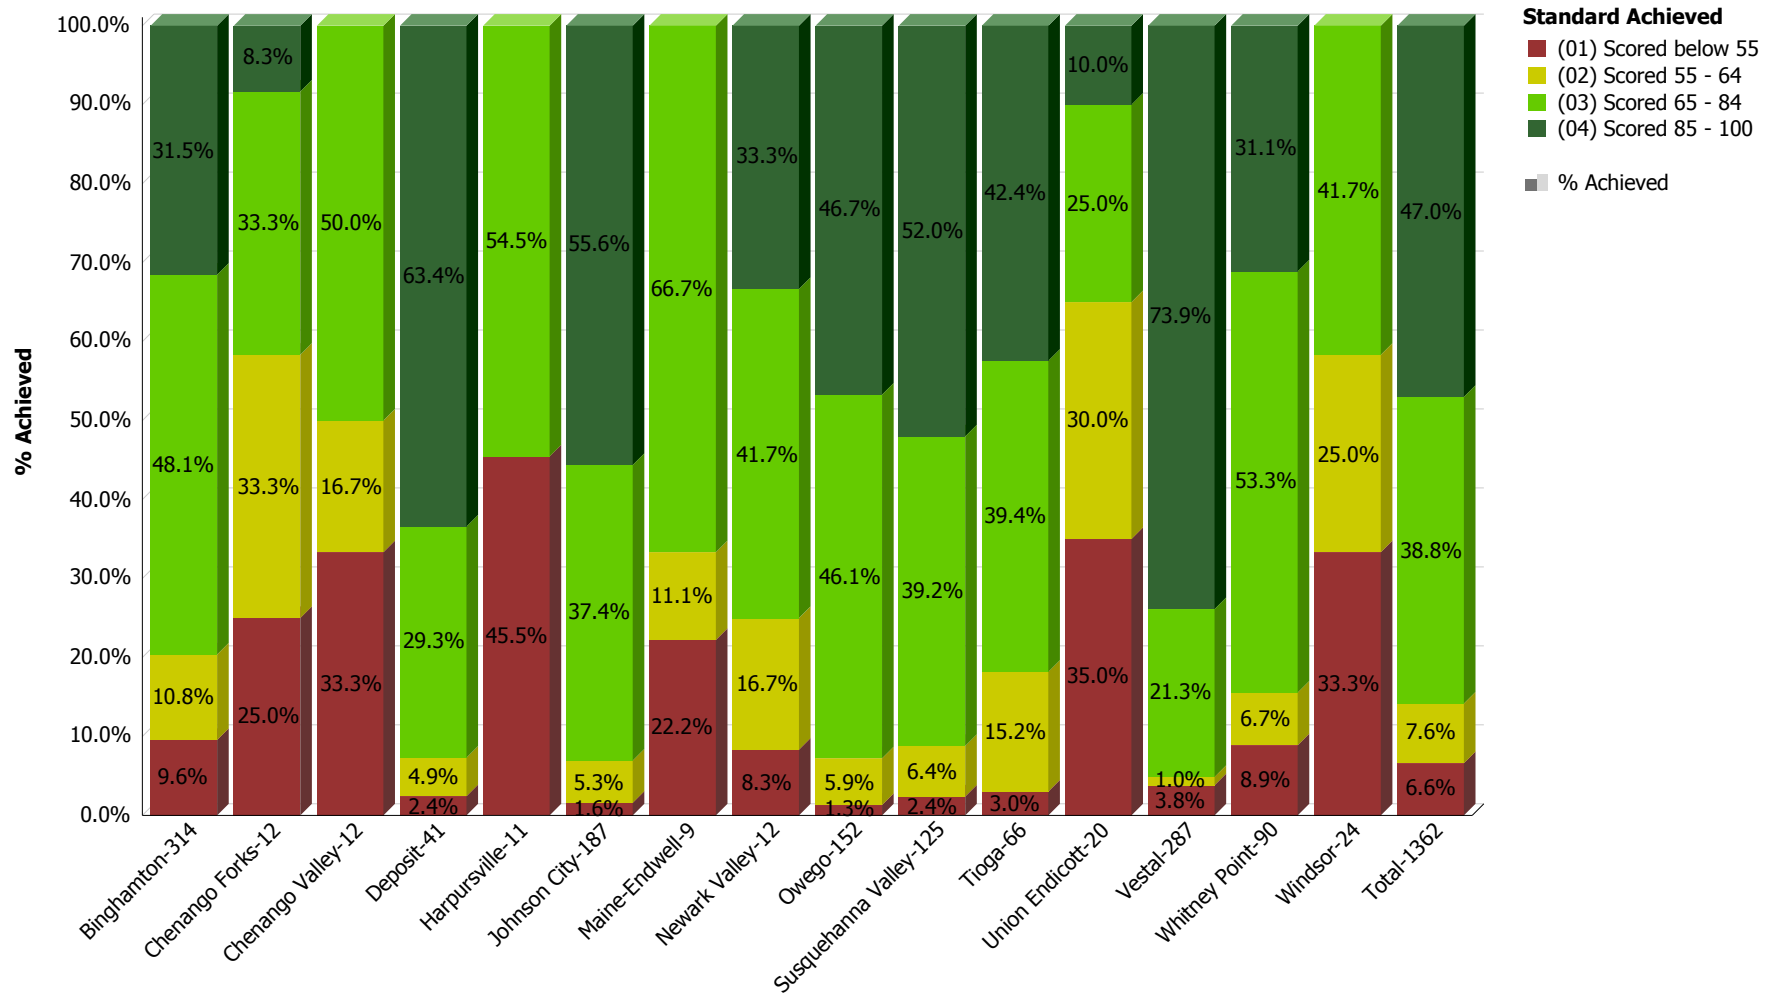

**South Central Regional Information Center (SCRIC)
Performance Levels - Regents RIC Processed: SY2014 - 2015
Broome BOCES**

Regents Algebra2/Trigonometry - Jun

**South Central Regional Information Center (SCRIC)
Performance Levels - Regents RIC Processed: SY2014 - 2015
Broome BOCES**

Regents ELA - Jun

**South Central Regional Information Center (SCRIC)
Performance Levels - Regents RIC Processed: SY2014 - 2015
Broome BOCES**

Regents Geometry - Jun

**South Central Regional Information Center (SCRIC)
Performance Levels - Regents RIC Processed: SY2014 - 2015
Broome BOCES**