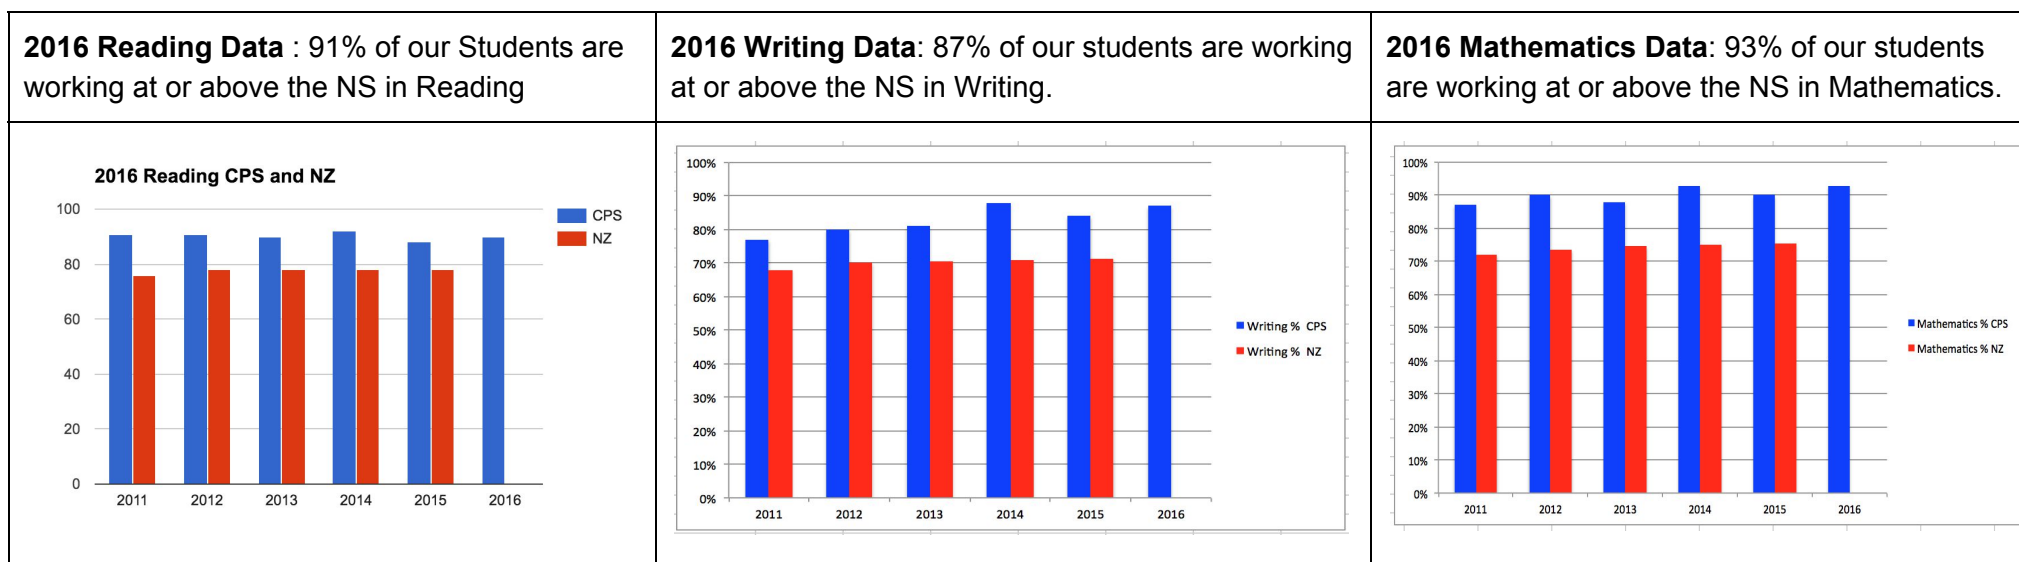

2016 EOY Student Achievement Data

Overview and Supporting Docs:

Our 2016 whole school achievement data at a glance ...

Supporting Documents:

- For a comparative and cumulative view of student achievement data, including the tracking of cohorts (2011 -2016) [click here](#).
- For a comparative and cumulative view of Māori student achievement data (2011 -2016) [click here](#).
- For a comparative view of what TL's predicted at Mid Year to the Actual EOY data (2016) [click here](#).
- For the full overview of 2016 student achievement data that is submitted to the MOE (to follow)
- To read our 2017 Analysis of Variance (MOE requirement) [click here](#). This provides an overview/Analysis of our 2016 Student Achievement Targets.
- To read our NAG2aB Report (MOE requirement) for 2017 [click here](#).