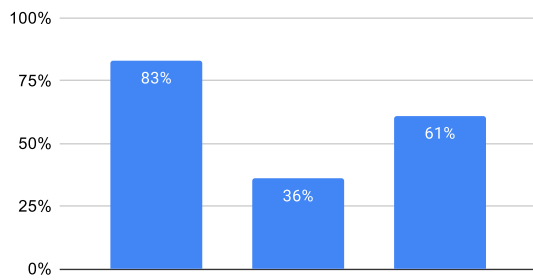

Teacher	Recognize Name	Identify All Letters in Name	Identify Only First Letter in Name
Brown	90%	35%	90%
Burgart	95%	20%	95%
Douglas	100%	66%	14%
Elder	80%	57%	23%
Feggens	100%	57%	33%
Hayes	75%	45%	95%
Jefferson	100%	28%	47%
D. Johnson	83%	33%	88%
L. Johnson	72%	9%	36%
Lewis	70%	45%	75%
Mengler	71%	38%	42%
Park	66%	50%	66%
Pelczar	80%	80%	100%
Philbert	80%	23%	71%
Reeves	85%	9%	71%
Sanchez	100%	27%	66%
Santos	77%	22%	16%
Smith	86%	43%	71%
Spanos	82%	29%	58%
Tijerina	60%	0	60%
Averages	83%	36%	61%
Overall Average			60%

2019-0 Gibbs Campus Comparison Data-