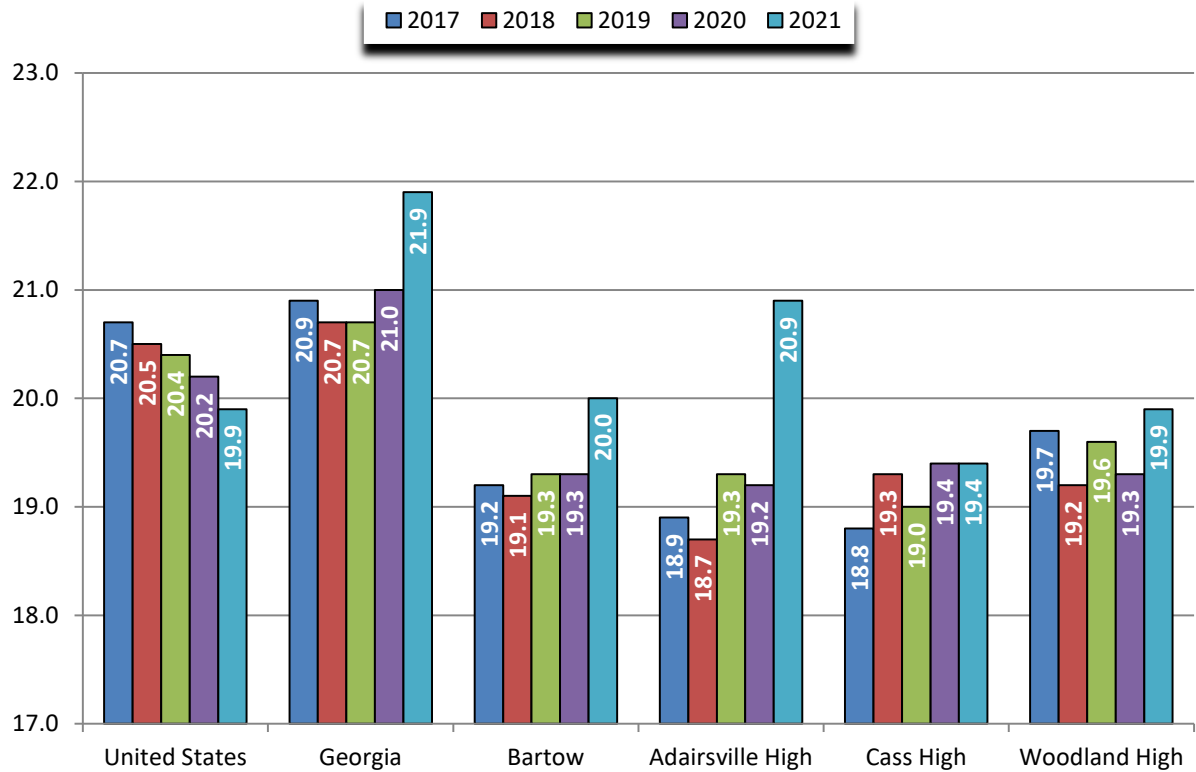

ACT Historical Progress 2017-2021 Mathematics Mean Scores