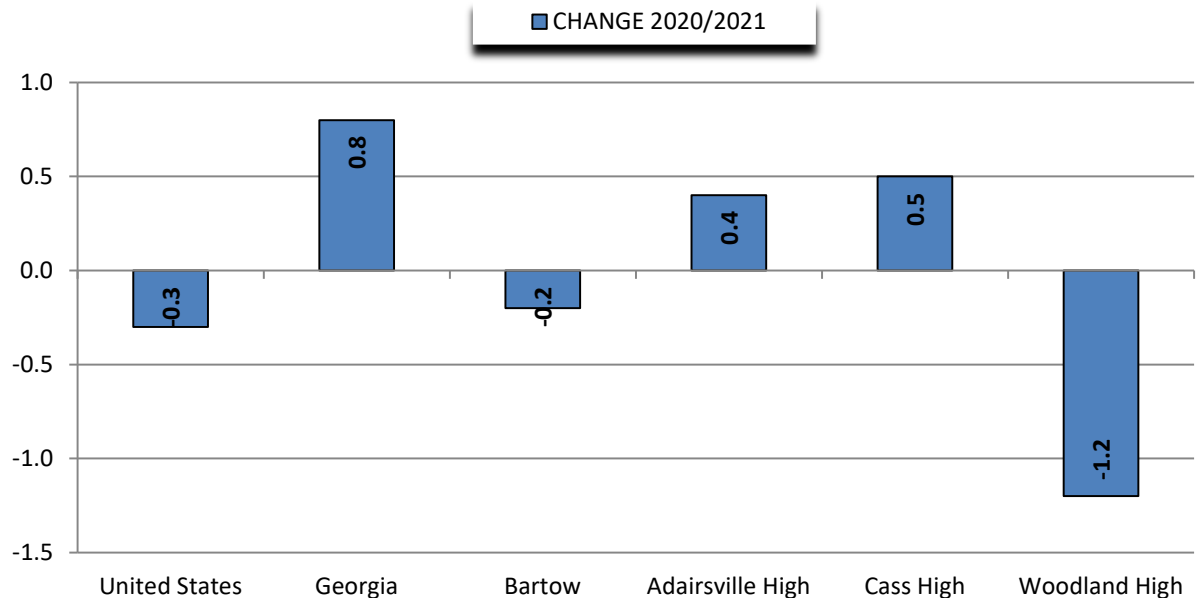

ACT Historical Progress 2020-2021 English Mean Scores