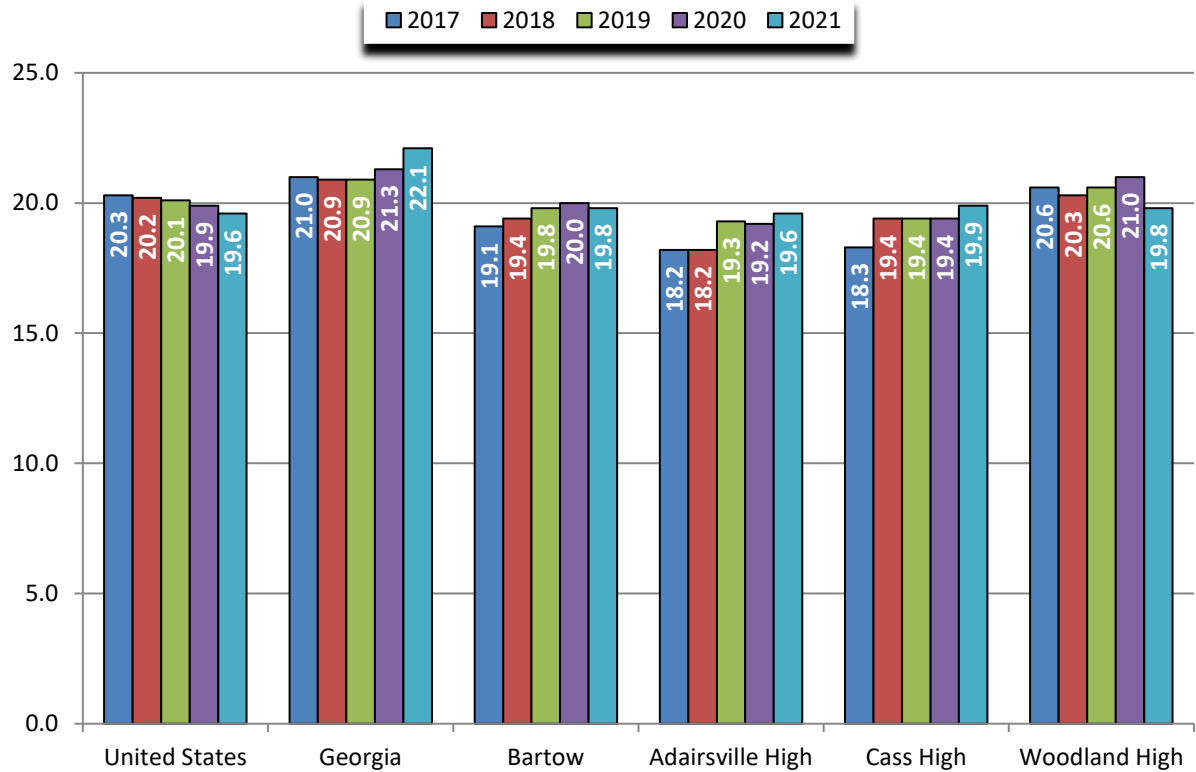

ACT Historical Progress 2017-2021 English Mean Scores