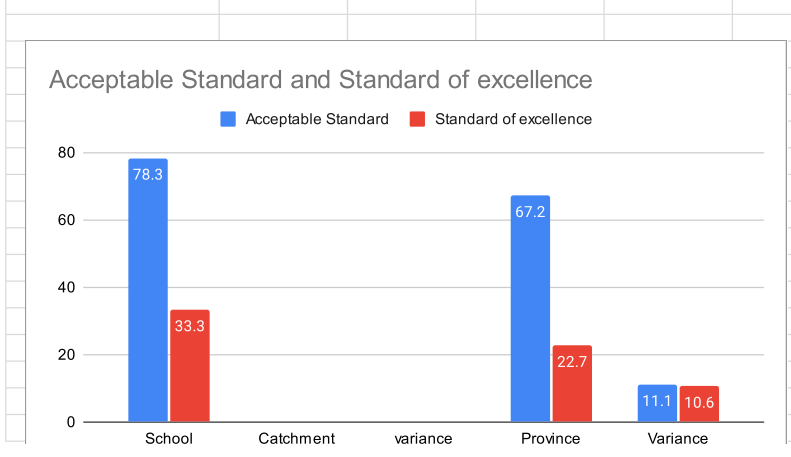

Science - 9	School	Catchment	variance	Province	Variance
Acceptable Standard	78.3			67.2	11.1
Standard of excellence	33.3			22.7	10.6