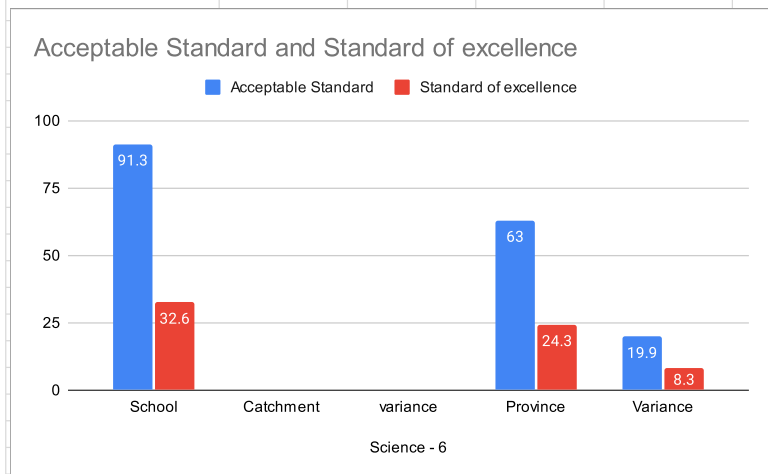

ELA 6	School	Catchment	variance	Province	Variance
Acceptable Standard	85.9			76.1	9.8
Standard of excellence	25			18.6	6.1

Math - 6	School	Catchment	variance	Province	Variance
Acceptable Standard	88			63	25
Standard of excellence	21.7			12.4	9.3

Science - 6	School	Catchment	variance	Province	Variance
Acceptable Standard	91.3			63	19.9
Standard of excellence	32.6			24.3	8.3

Social Studies - 6	School	Catchment	variance	Province	Variance
Acceptable Standard	91.3			67.9	23.4
Standard of excellence	30.4			20.8	9.6