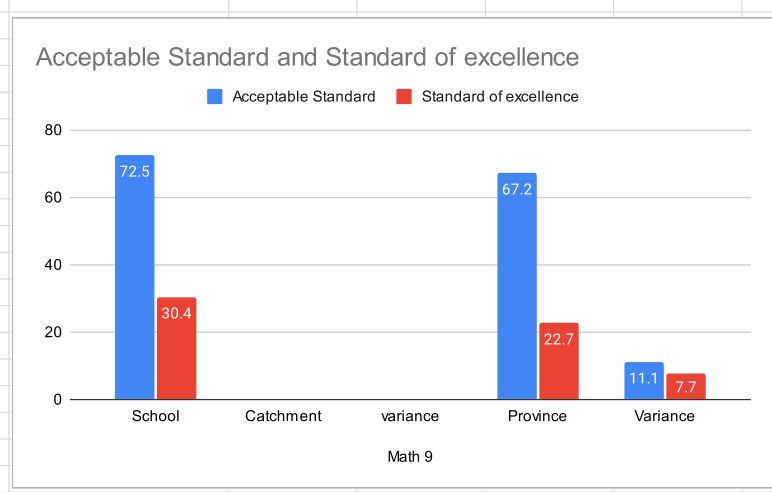

Math 9	School	Catchment	variance	Province	Variance
Acceptable Standard	72.5			67.2	11.1
Standard of excellence	30.4			22.7	7.7