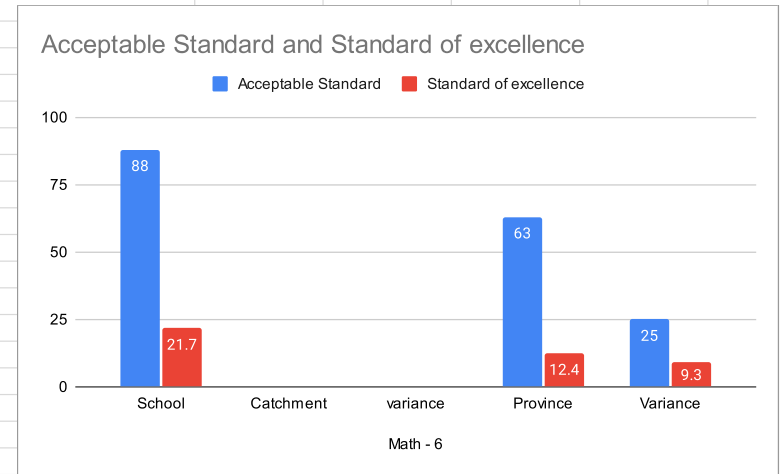

ELA 6	School	Catchment	variance	Province	Variance
Acceptable Standard	85.9			76.1	9.8
Standard of excellence	25			18.6	6.1

Math - 6	School	Catchment	variance	Province	Variance
Acceptable Standard	88			63	25
Standard of excellence	21.7			12.4	9.3

Science - 6	School	Catchment	variance	Province	Variance
Acceptable Standard	91.3			63	19.9
Standard of excellence	32.6			24.3	8.3

Social Studies - 6	School	Catchment	variance	Province	Variance
Acceptable Standard	91.3			67.9	23.4
Standard of excellence	30.4			20.8	9.6