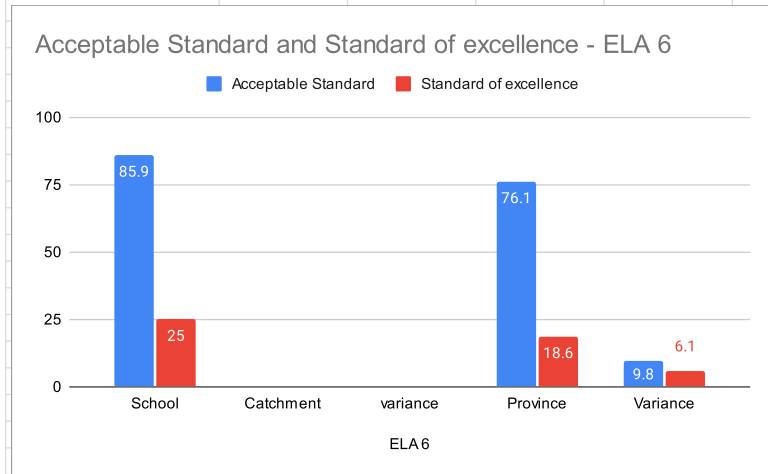

ELA 6	School	Catchment	variance	Province	Variance
Acceptable Standard	85.9			76.1	9.8
Standard of excellence	25			18.6	6.1

Math - 6	School	Catchment	variance	Province	Variance
Acceptable Standard	88			63	25
Standard of excellence	21.7			12.4	9.3

Science - 6	School	Catchment	variance	Province	Variance
Acceptable Standard	91.3			63	19.9
Standard of excellence	32.6			24.3	8.3

Social Studies - 6	School	Catchment	variance	Province	Variance
Acceptable Standard	91.3			67.9	23.4
Standard of excellence	30.4			20.8	9.6