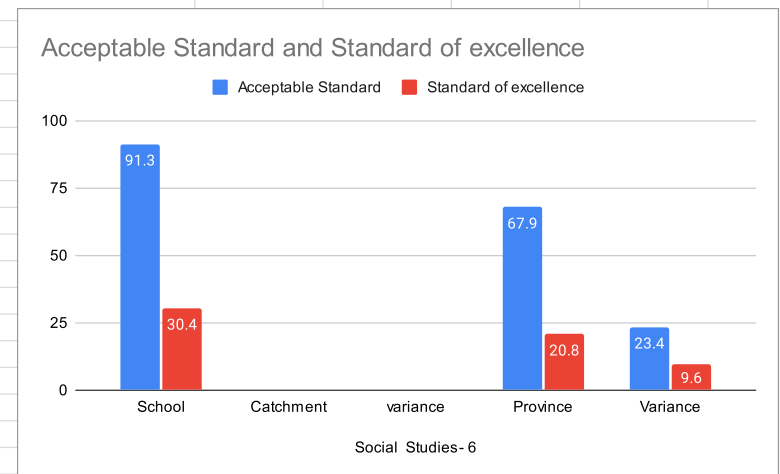

ELA 6	School	Catchment	variance	Province	Variance
Acceptable Standard	85.9			76.1	9.8
Standard of excellence	25			18.6	6.1

Math - 6	School	Catchment	variance	Province	Variance
Acceptable Standard	88			63	25
Standard of excellence	21.7			12.4	9.3

Science - 6	School	Catchment	variance	Province	Variance
Acceptable Standard	91.3			63	19.9
Standard of excellence	32.6			24.3	8.3

Social Studies - 6	School	Catchment	variance	Province	Variance
Acceptable Standard	91.3			67.9	23.4
Standard of excellence	30.4			20.8	9.6