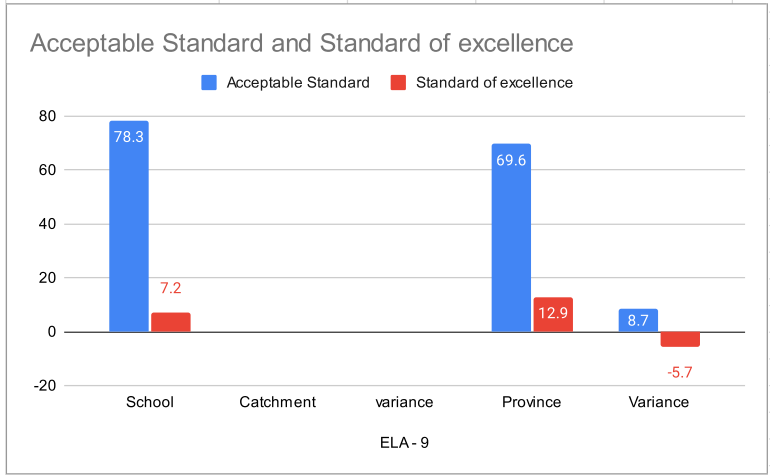

ELA - 9	School	Catchment	variance	Province	Variance
Acceptable Standard	78.3			69.6	8.7
Standard of excellence	7.2			12.9	-5.7