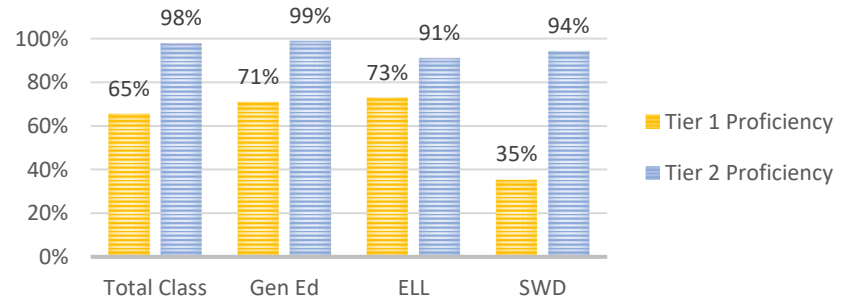

ESSENTIAL STANDARD: RI3 OVERALL PROFICIENCY