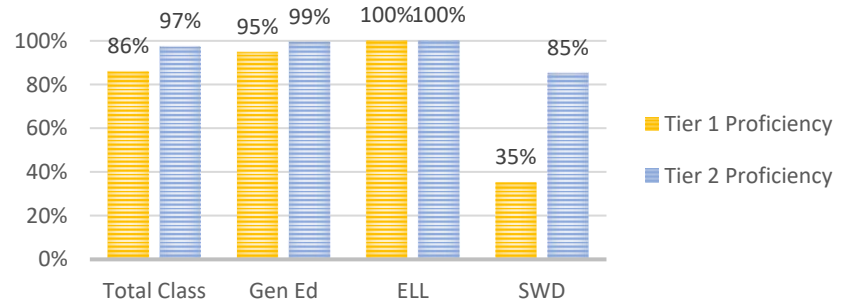

ESSENTIAL STANDARD: RI4 OVERALL PROFICIENCY