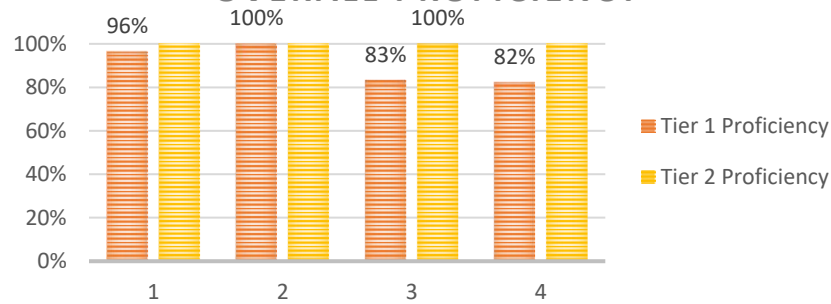

ESSENTIAL STANDARD: RI2 OVERALL PROFICIENCY