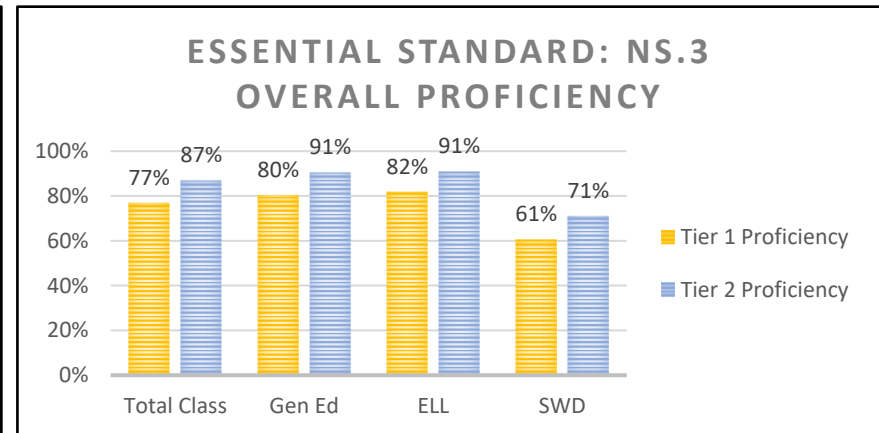

WMS 7th Grade Math Tier 2 Data

ESSENTIAL STANDARD: EE.4 OVERALL PROFICIENCY

ESSENTIAL STANDARD: EE.4 OVERALL PROFICIENCY

ESSENTIAL STANDARD: SP.2 OVERALL PROFICIENCY

ESSENTIAL STANDARD: SP.2 OVERALL PROFICIENCY