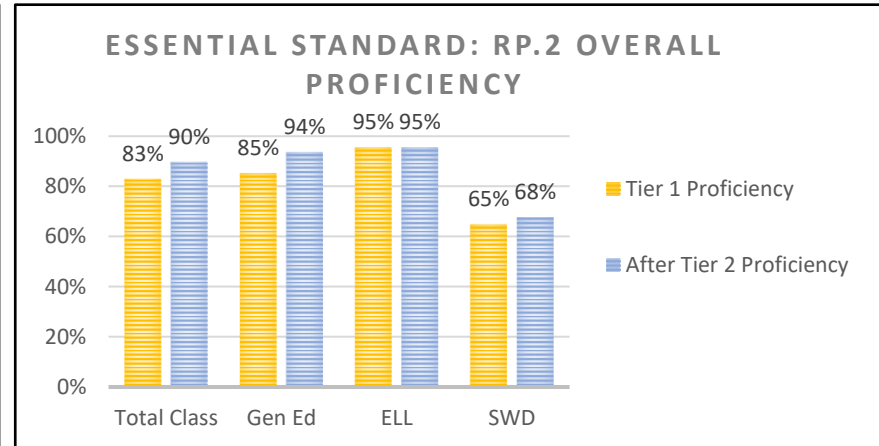

WMS 7th Grade Math Tier 2 Data

ESSENTIAL STANDARD: EE.4 OVERALL PROFICIENCY

ESSENTIAL STANDARD: EE.4 OVERALL PROFICIENCY

ESSENTIAL STANDARD: SP.2 OVERALL PROFICIENCY

ESSENTIAL STANDARD: SP.2 OVERALL PROFICIENCY