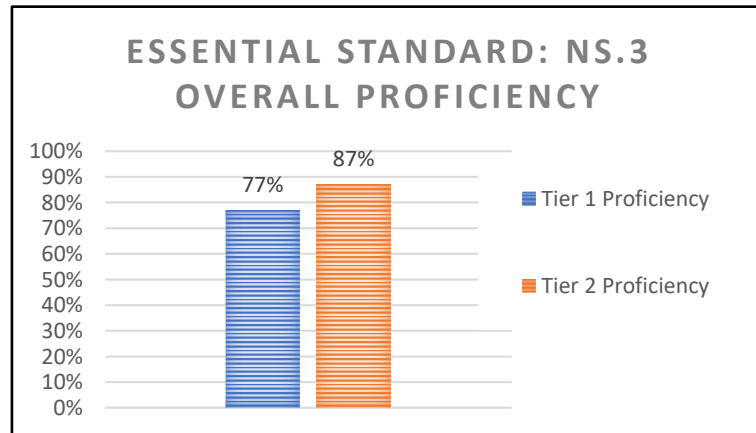

WMS 7th Grade Math Tier 2 Data

ESSENTIAL STANDARD: EE.4 OVERALL PROFICIENCY

ESSENTIAL STANDARD: EE.4 OVERALL PROFICIENCY

ESSENTIAL STANDARD: SP.2 OVERALL PROFICIENCY

ESSENTIAL STANDARD: SP.2 OVERALL PROFICIENCY