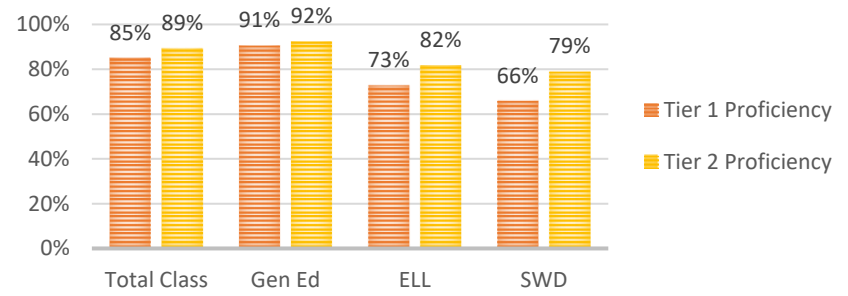

WMS 7th Grade Math Tier 2 Data

ESSENTIAL STANDARD: EE.4 OVERALL PROFICIENCY

ESSENTIAL STANDARD: EE.4 OVERALL PROFICIENCY

ESSENTIAL STANDARD: SP.2 OVERALL PROFICIENCY

ESSENTIAL STANDARD: SP.2 OVERALL PROFICIENCY