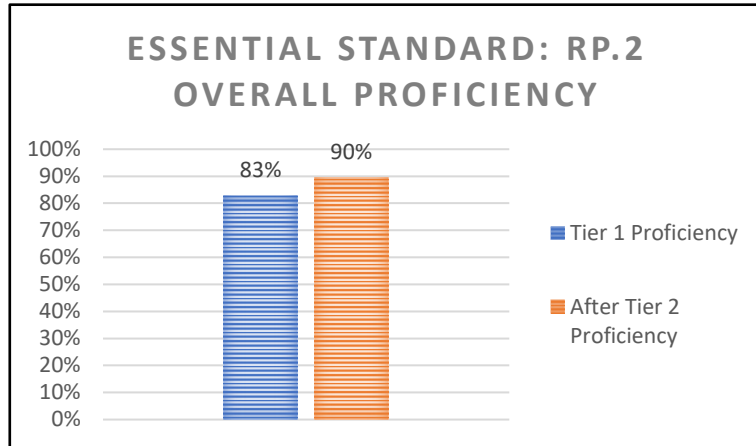

WMS 7th Grade Math Tier 2 Data

ESSENTIAL STANDARD: EE.4 OVERALL PROFICIENCY

ESSENTIAL STANDARD: EE.4 OVERALL PROFICIENCY

ESSENTIAL STANDARD: SP.2 OVERALL PROFICIENCY

ESSENTIAL STANDARD: SP.2 OVERALL PROFICIENCY