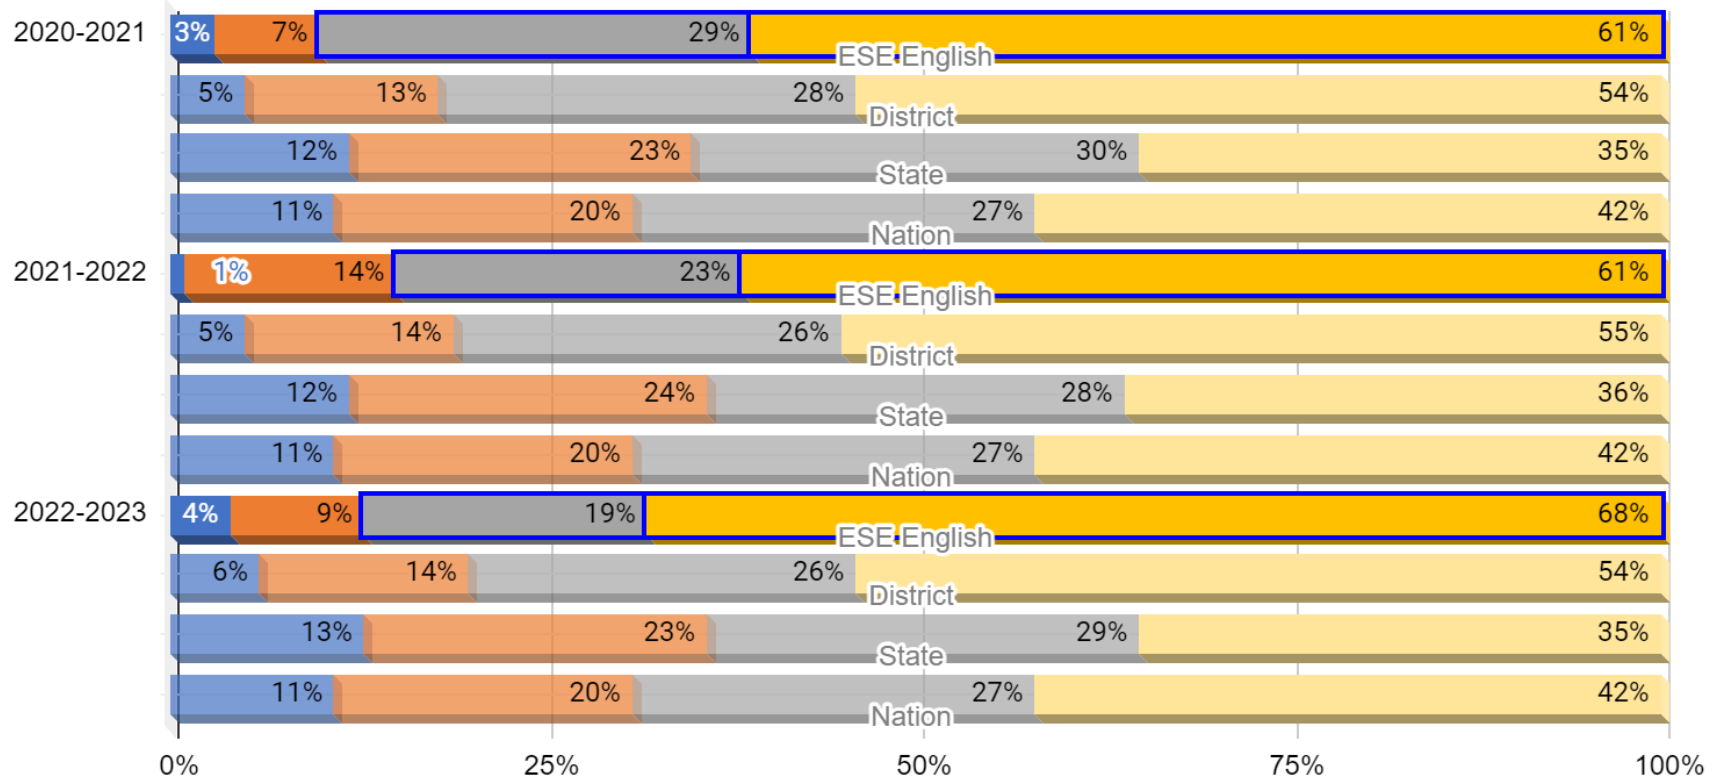

EVENING STAR ELEMENTARY

ESE 3rd & 4th Grade Combined English Proficiency - ACT Aspire

Compared to District, State, & Nation

■ % In Need of Support ■ % Close ■ % Ready ■ % Exceeding

EVENING STAR ELEMENTARY