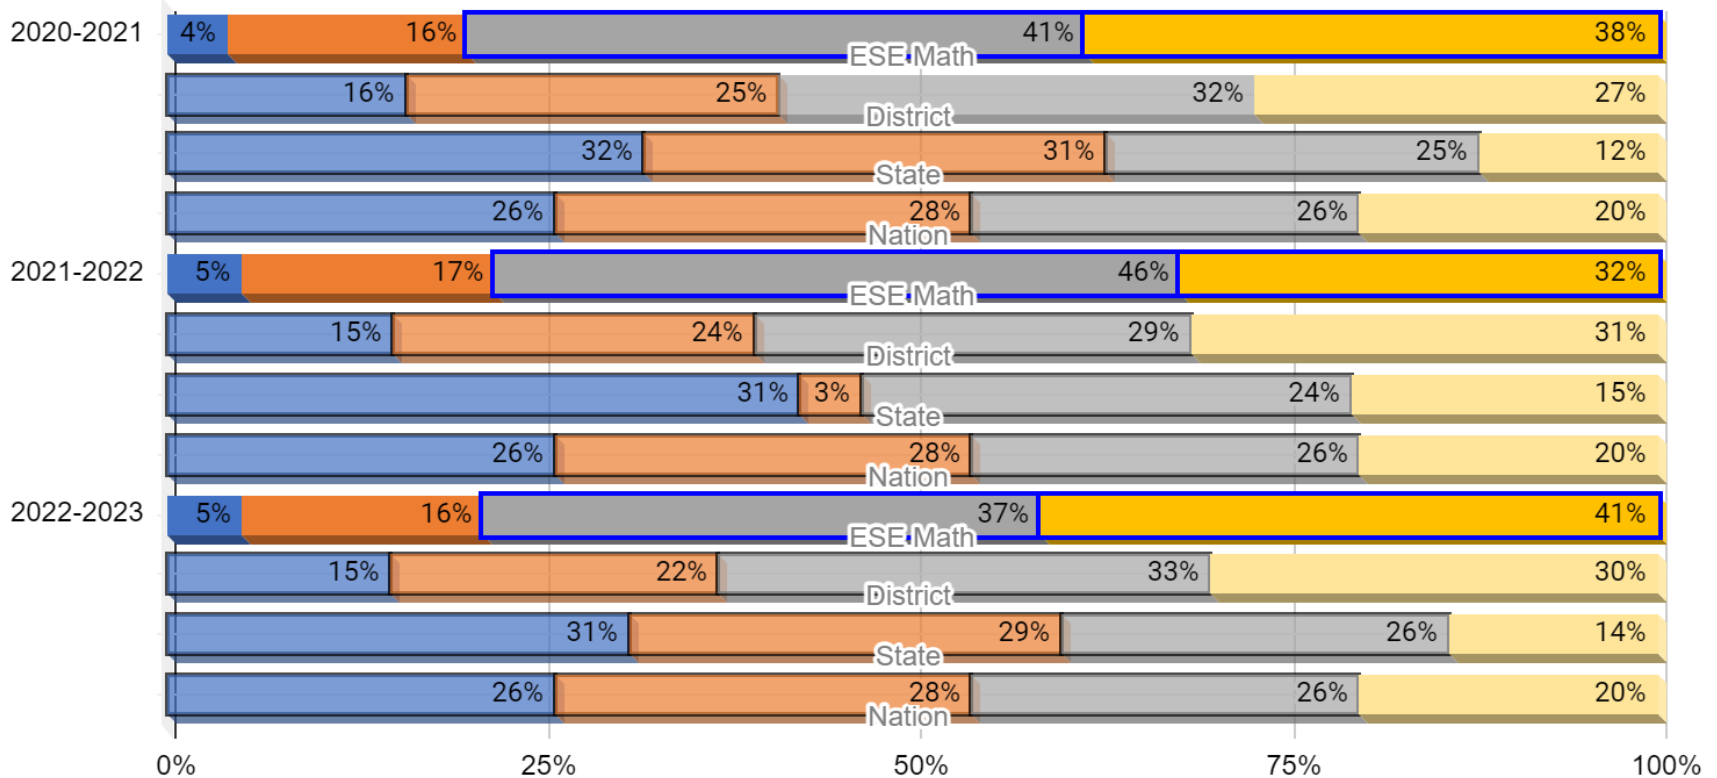

Compared to District, State, & Nation

■ % In Need of Support
 ■ % Close
 ■ % Ready
 ■ % Exceeding

EVENING STAR ELEMENTARY

ESE 3rd & 4th Grade Combined Science Proficiency - ACT Aspire

Compared to District, State, & Nation