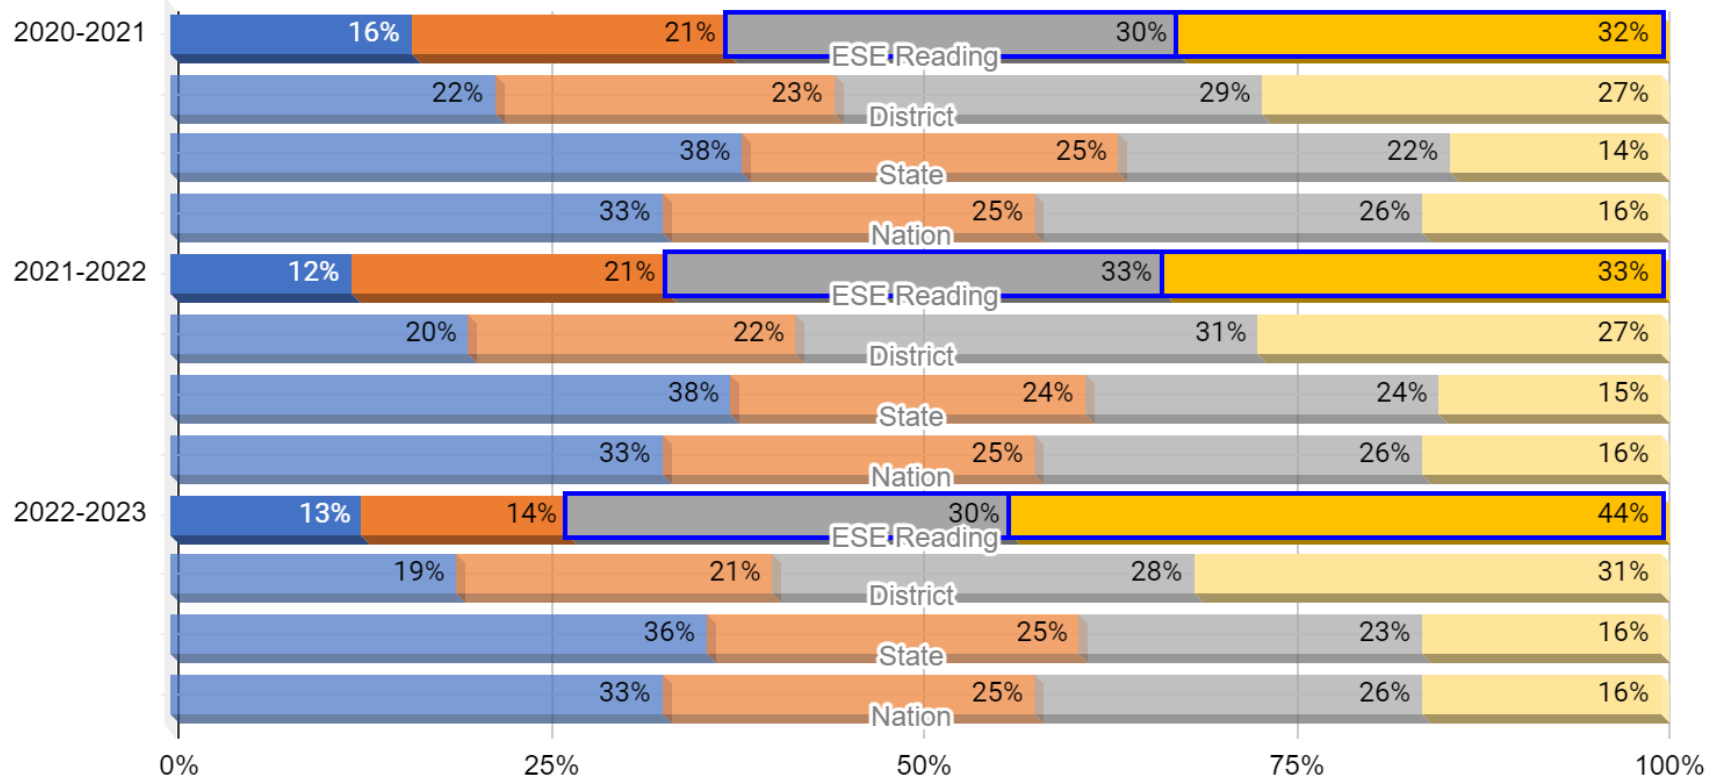

EVENING STAR ELEMENTARY

ESE 3rd & 4th Grade Combined Reading Proficiency - ACT Aspire

Compared to District, State, & Nation

■ % In Need of Support
■ % Close
■ % Ready
■ % Exceeding