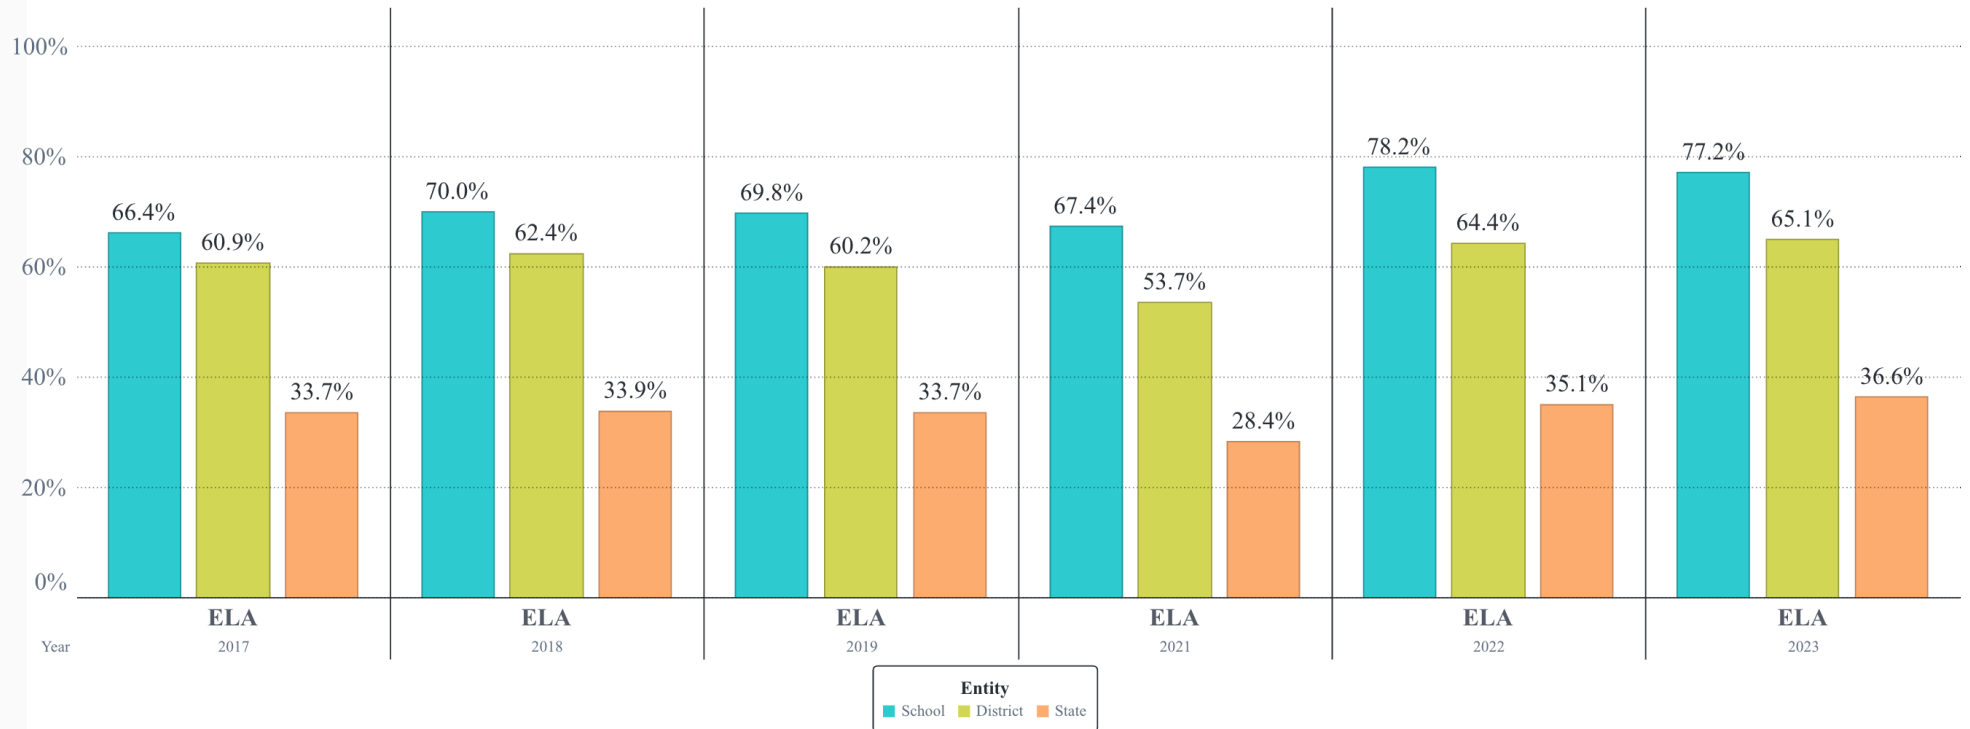

Bailey Station Elementary School ▾

ELA School ▾

Proficiency Rates - School Results

Select Subject:

ELA ▾

The student population for this report is all students.
Hover over the chart to see more information.