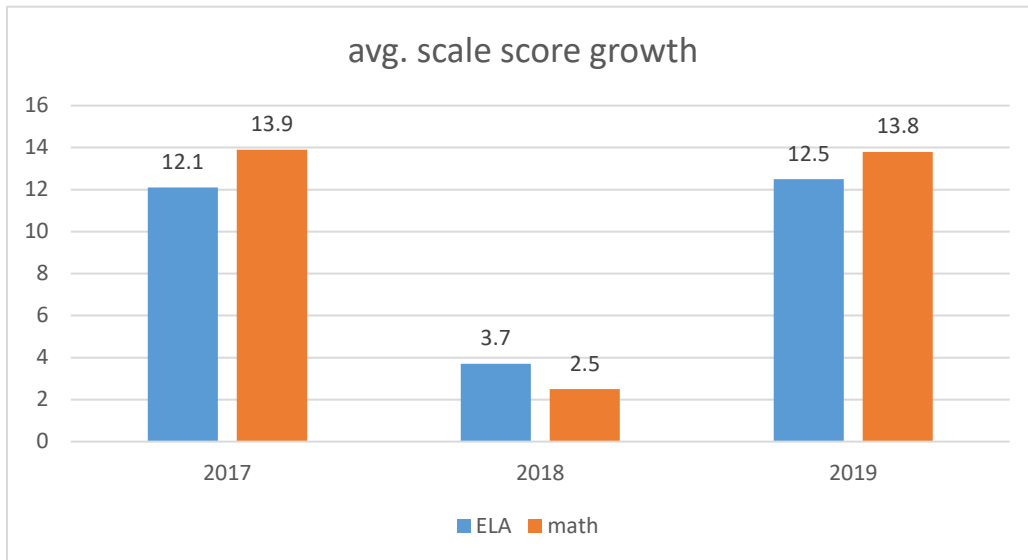

	2017	2018	2019
ELA	12.1	3.7	12.5
math	13.9	2.5	13.8

These numbers reflect average scale score growth each year as measured by the Smarter Balanced State Assessments. In ELA, the average scale score grew by 12.1 points in 2017. 2018 and 2019 growth is indicated by the blue bars. In math, the average scale score grew by 13.9 points in 2017. 2018 and 2019 growth is indicated by the orange bars. This data can be found at caschoolsdashboard.org