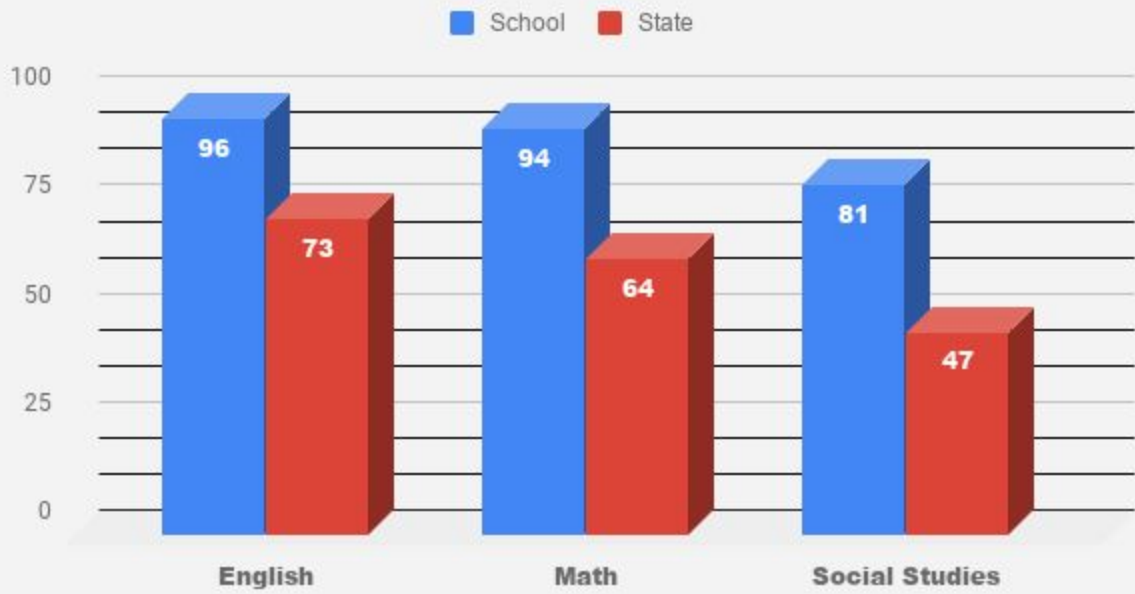

2018- 5th Grade Percentage of Proficient Students