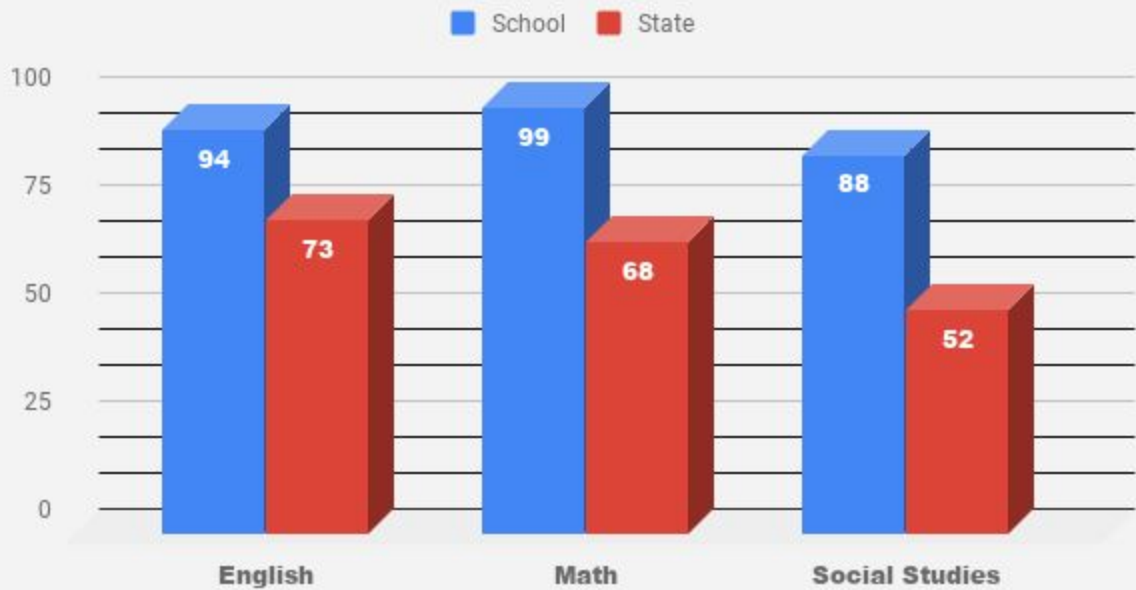

2018- 4th Grade Percentage of Proficient Students