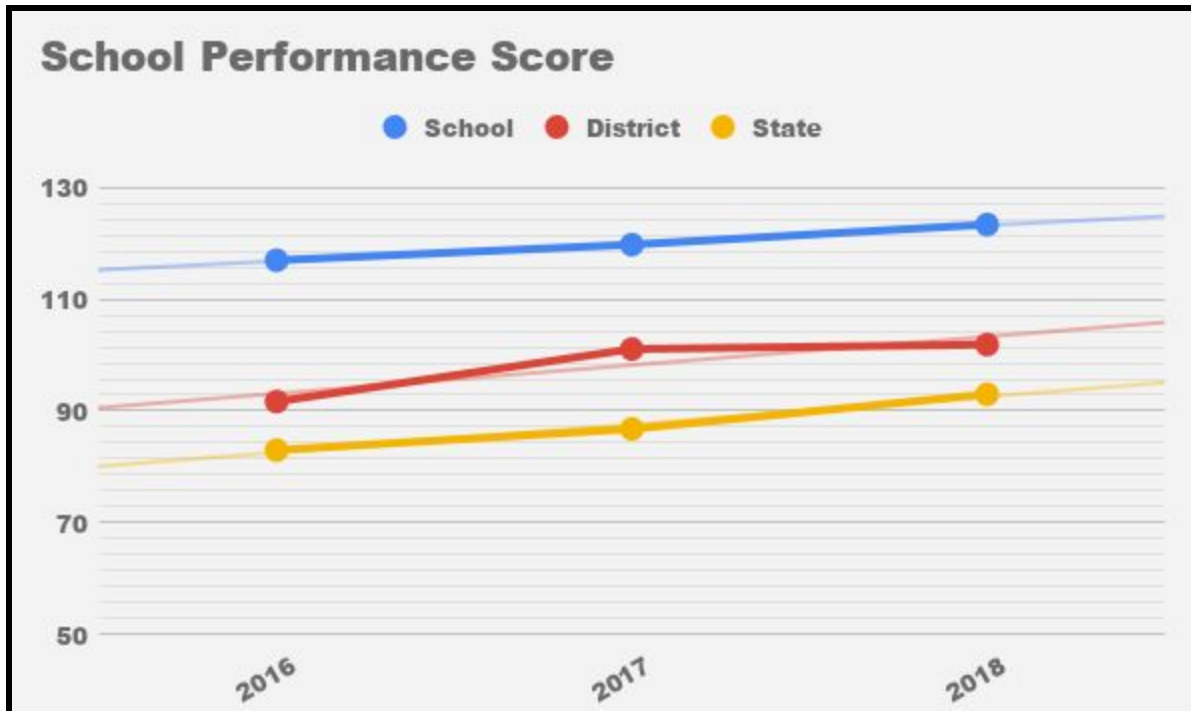

Kingston Elementary Evidence of Success

Our School Performance Score (SPS) is calculated annually using state assessment data. We have consistently increased our SPS. In 2016 we were 25.3 points above the district performance score and 34 points above the state performance score. As state and district scores continued to rise, Kingston Elementary remained on top by performing 21.5 points above the district performance score and 30.4 points above the state performance score.

2018- 3rd Grade Percentage of Proficient Students

2018- 4th Grade Percentage of Proficient Students

2018- 5th Grade Percentage of Proficient Students

We have also earned the rank of top performing elementary school in our district for the past three years, and in 2018 we achieved our goal of being the top performing neighborhood school in the state of Louisiana. We have looked at the success of schools similar to ours within our district and state.