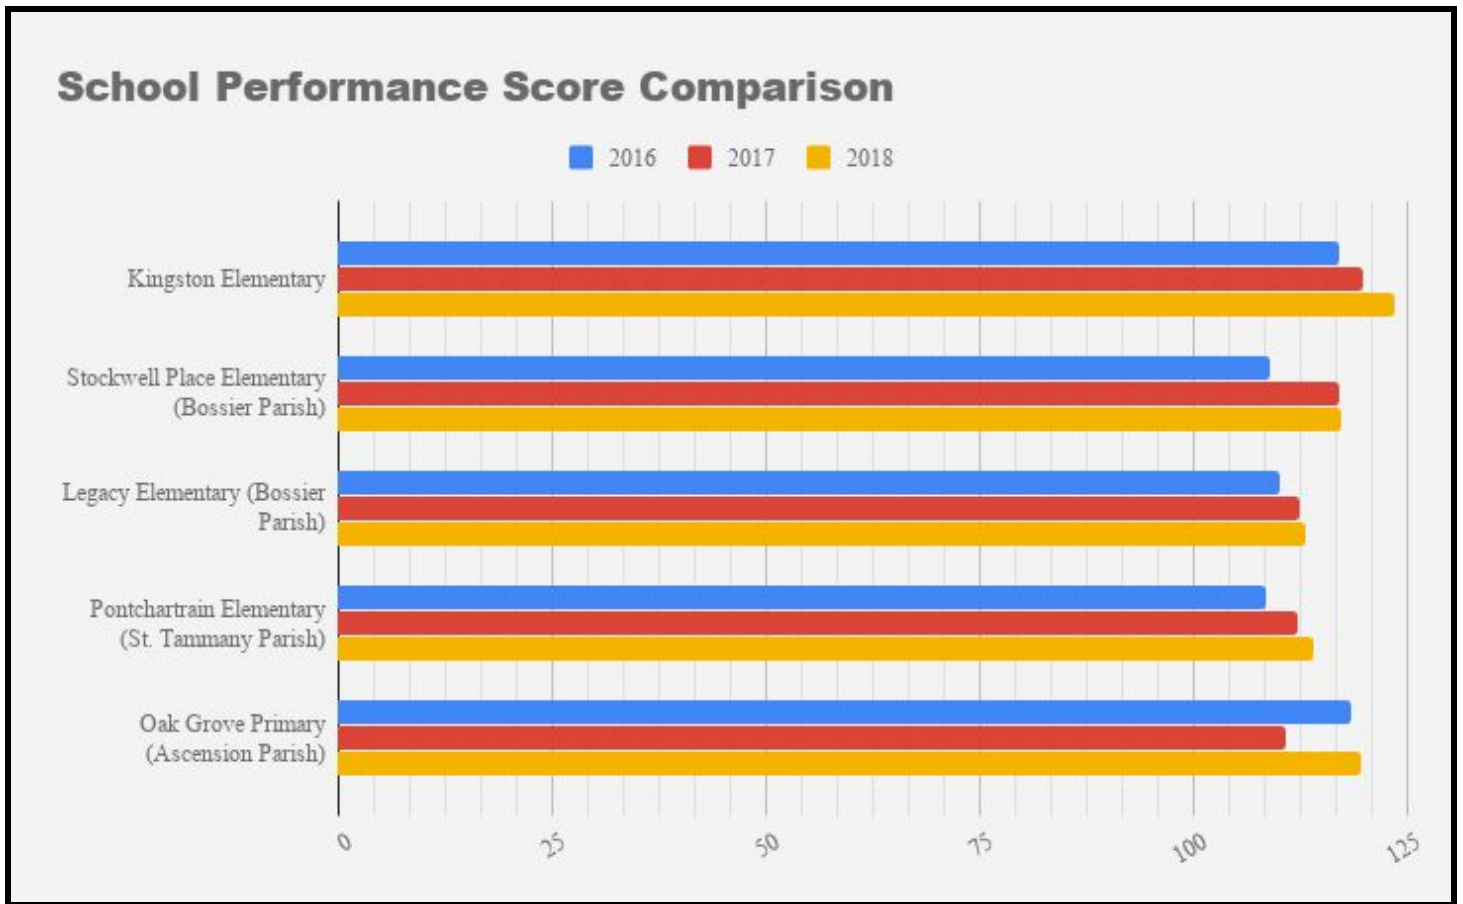

Kingston Elementary Evidence of Success

Our School Performance Score (SPS) is calculated annually using state assessment data. We have consistently increased our SPS. In 2016 we were 25.3 points above the district performance score and 34 points above the state performance score. As state and district scores continued to rise, Kingston Elementary remained on top by performing 21.5 points above the district performance score and 30.4 points above the state performance score.

2018- 3rd Grade Percentage of Proficient Students

2018- 4th Grade Percentage of Proficient Students

2018- 5th Grade Percentage of Proficient Students

We have also earned the rank of top performing elementary school in our district for the past three years, and in 2018 we achieved our goal of being the top performing neighborhood school in the state of Louisiana. We have looked at the success of schools similar to ours within our district and state.

We have also demonstrated success with our subgroups.. Our economically disadvantaged and minority students subgroups have performed exceptionally well and have exceeded the district's scores by significant margin. We were recognized with an Equity Honor award by the state for reaching ALL students.