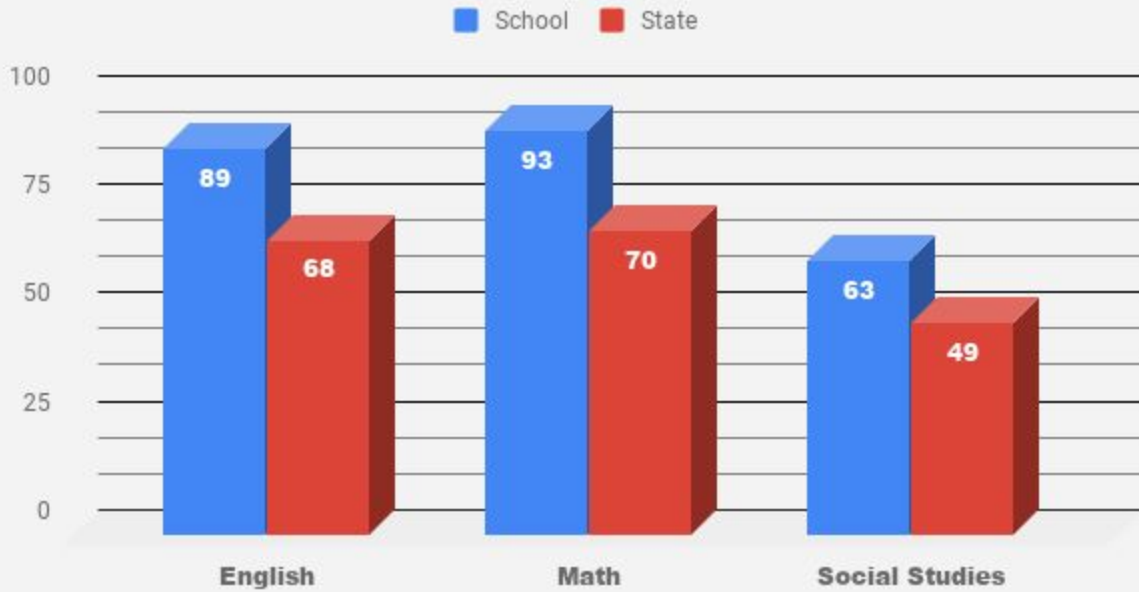

2018- 3rd Grade Percentage of Proficient Students