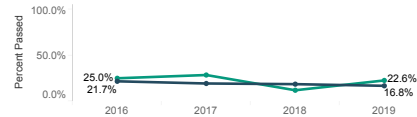

ELPA		
	Num of Students	Percent Passed
Low-Income	358	16.8%
Non-Low Income	53	22.6%

English Learners

ELPA