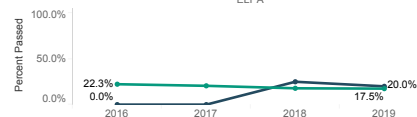

ELPA		
	Num of Students	Percent Passed
Section 504	5	20.0%
Non Section 504	406	17.5%