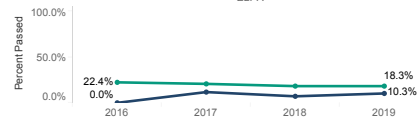

ELPA		
	Num of Students	Percent Passed
Homeless	39	10.3%
Non-Homeless	372	18.3%

Migrant

ELPA