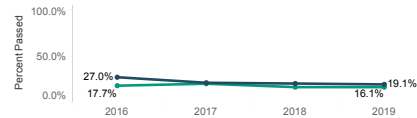

ELPA		
	Num of Students	Percent Passed
Female	188	19.1%
Male	223	16.1%

Homeless

ELPA