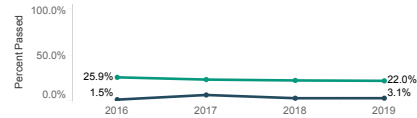

ELPA		
	Num of Students	Percent Passed
Students with Disabilities	98	3.1%
Students without Disabilities	313	22.0%

Gender

ELPA