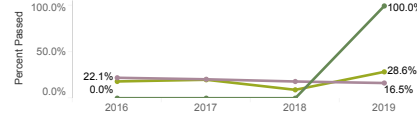

ELPA		
	Num of Students	Percent Passed
Asian	5	20.0%
Black/ African American	3	100.0%
Hispanic/ Latino of any race(s)	389	16.5%
White	14	28.6%

Low Income

ELPA