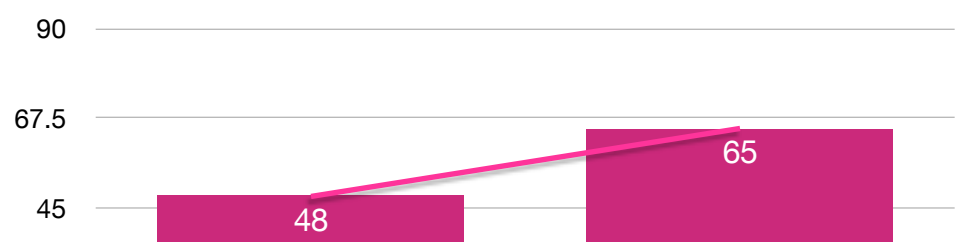

2018	2019	2021	2022
English	31.3	41	45.8	40.7

	2018	2019	2021	2022
Math	28.4	41	45.8	40.7

	2018	2019	2021	2022
English	33.9	55.9	30.1	52.6

	2018	2019	2021	2022
Math	46.4	60.1	44.1	67

G3 ELA: SAGE/RISE

	2018	2019	2021	2022
English	37.6	44.7	54.2	63

G3 MATH: SAGE/RISE

	2018	2019	2021	2022
Math	48	55	66	74