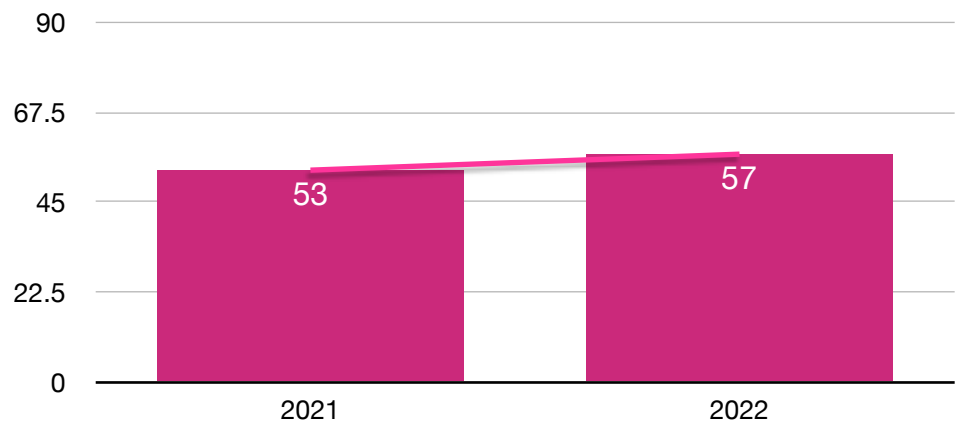

KINDER MATH: KEEP

	2018	2019	2021	2022
Math	85	89	88	88

G5 ELA: SAGE/RISE

	2018	2019	2021	2022
English	31.3	41	45.8	40.7

G5 MATH: SAGE/RISE

	2018	2019	2021	2022
Math	28.4	41	45.8	40.7

G4 ELA: SAGE/RISE

	2018	2019	2021	2022
English	33.9	55.9	30.1	52.6

G4 MATH: SAGE/RISE

	2018	2019	2021	2022
Math	46.4	60.1	44.1	67

G3 ELA: SAGE/RISE

	2018	2019	2021	2022
English	37.6	44.7	54.2	63

G3 MATH: SAGE/RISE

	2018	2019	2021	2022
Math	48	55	66	74

G2 ELA: NWEA

	2021	2022
English	37	51

G2 MATH: NWEA

	2021	2022
Math	48	65

G1 ELA: NWEA

	2021	2022
English	38	58

G1 MATH: NWEA

	2021	2022
Math	53	57

KINDER ELA: Acadience Reading

	2018	2019	2021	2022
English	43	70	80	87

KINDER MATH: KEEP

	2018	2019	2021	2022
Math	85	89	88	88