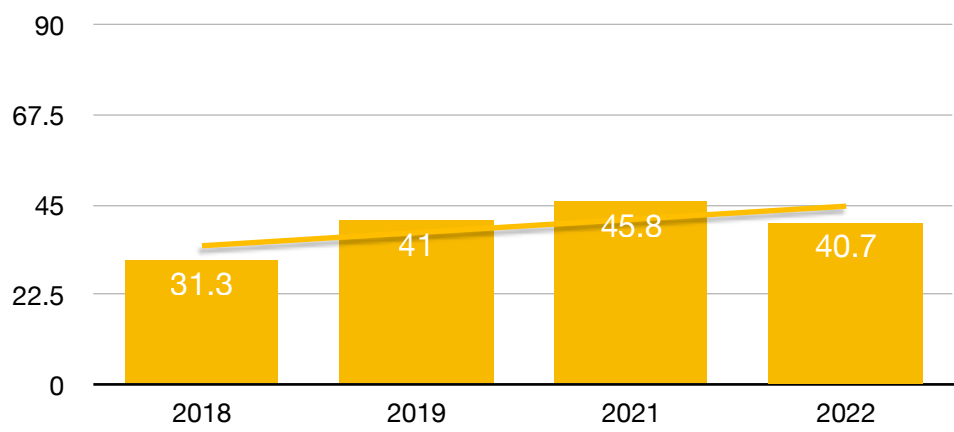

G2 MATH: NWEA

	2021	2022
Math	48	65

G1 ELA: Acadience Reading

	2018	2019	2021	2022
English	39	65	57	48

G1 MATH: NWEA

	2021	2022
Math	53	57

KINDER ELA: Acadience Reading

	2018	2019	2021	2022
English	43	70	80	87

KINDER MATH: KEEP

	2018	2019	2021	2022
Math	85	89	88	88

G5 ELA: SAGE/RISE

	2018	2019	2021	2022
English	31.3	41	45.8	40.7

G5 MATH: SAGE/RISE

	2018	2019	2021	2022
Math	28.4	41	45.8	40.7

G4 ELA: SAGE/RISE

	2018	2019	2021	2022
English	33.9	55.9	30.1	52.6