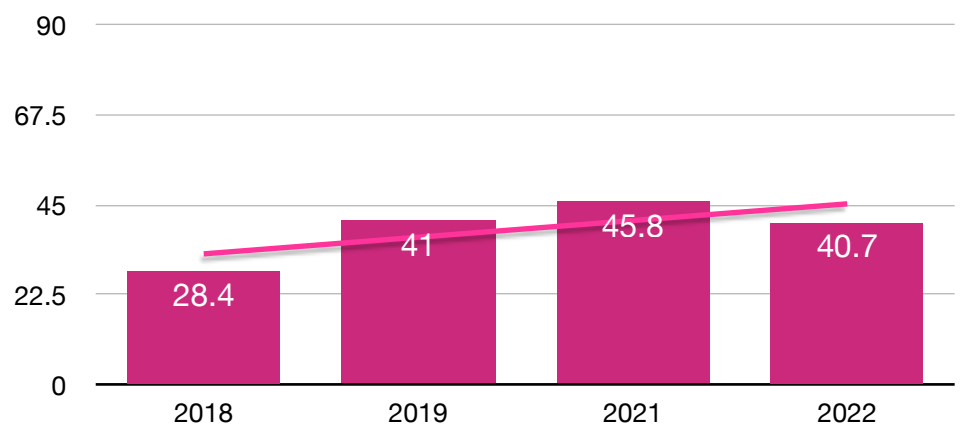

G5 ELA: SAGE/RISE

	2018	2019	2021	2022
English	31.3	41	45.8	40.7

G5 MATH: SAGE/RISE

	2018	2019	2021	2022
Math	28.4	41	45.8	40.7

G4 ELA: SAGE/RISE

	2018	2019	2021	2022
English	33.9	55.9	30.1	52.6

G4 MATH: SAGE/RISE