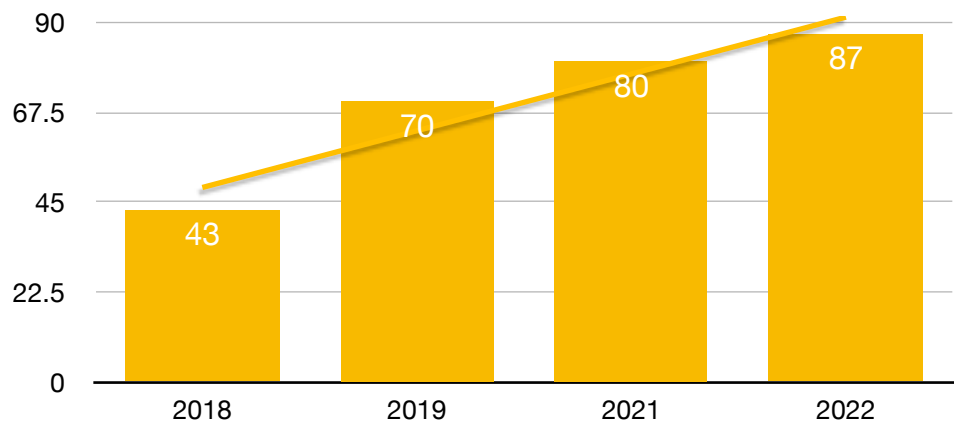

G2 MATH: NWEA

	2021	2022
Math	48	65

G1 ELA: Acadience Reading

	2018	2019	2021	2022
English	39	65	57	48

G1 MATH: NWEA

	2021	2022
Math	53	57

KINDER ELA: Acadience Reading

	2018	2019	2021	2022
English	43	70	80	87

KINDER MATH: KEEP

	2018	2019	2021	2022
Math	85	89	88	88

G5 ELA: SAGE/RISE

	2018	2019	2021	2022
English	31.3	41	45.8	40.7

G5 MATH: SAGE/RISE

	2018	2019	2021	2022
Math	28.4	41	45.8	40.7

G4 ELA: SAGE/RISE

	2018	2019	2021	2022
English	33.9	55.9	30.1	52.6