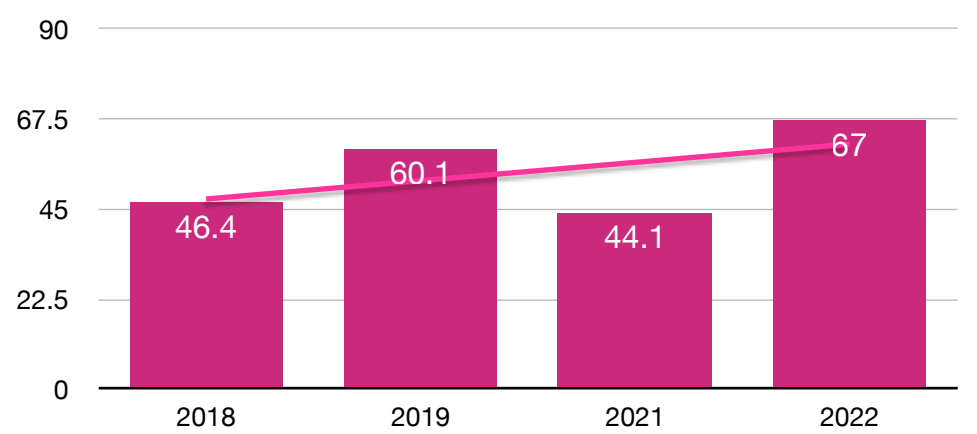

KINDER MATH: KEEP

	2018	2019	2021	2022
Math	85	89	88	88

G5 ELA: SAGE/RISE

	2018	2019	2021	2022
English	31.3	41	45.8	40.7

G5 MATH: SAGE/RISE

	2018	2019	2021	2022
Math	28.4	41	45.8	40.7

G4 ELA: SAGE/RISE

	2018	2019	2021	2022
English	33.9	55.9	30.1	52.6