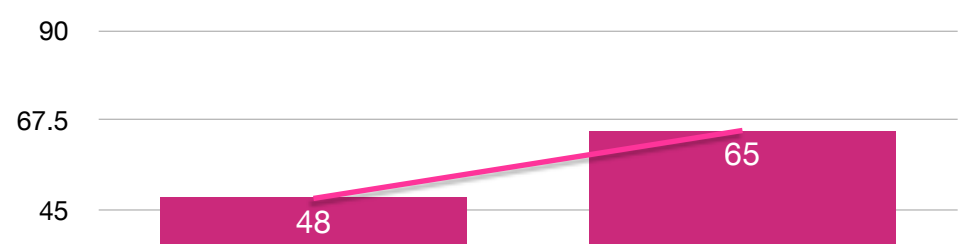

KINDER MATH: KEEP

	2018	2019	2021	2022
Math	85	89	88	88

G5 ELA: SAGE/RISE

	2018	2019	2021	2022
English	31.3	41	45.8	40.7

G5 MATH: SAGE/RISE

	2018	2019	2021	2022
Math	28.4	41	45.8	40.7

G4 ELA: SAGE/RISE

	2018	2019	2021	2022
English	33.9	55.9	30.1	52.6

G4 MATH: SAGE/RISE

	2018	2019	2021	2022
Math	46.4	60.1	44.1	67

G3 ELA: SAGE/RISE

	2018	2019	2021	2022
English	37.6	44.7	54.2	63

G3 MATH: SAGE/RISE

	2018	2019	2021	2022
Math	48	55	66	74

G2 ELA: NWEA

	2021	2022
English	37	51