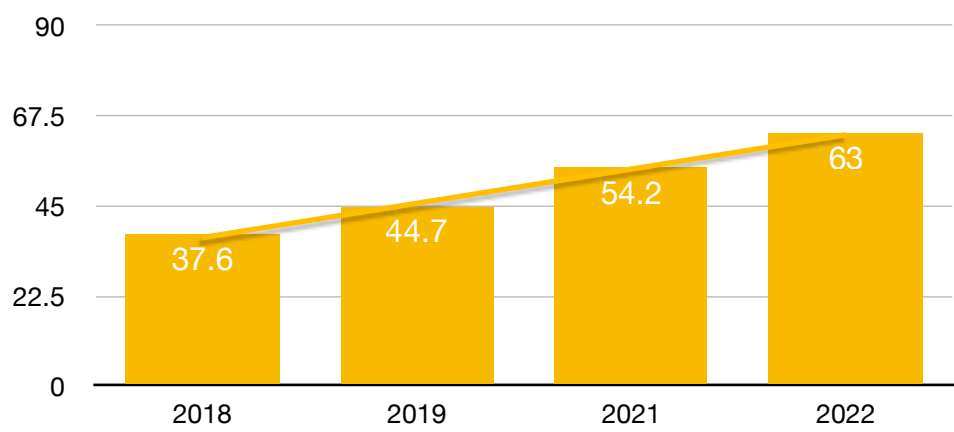

G3 ELA: SAGE/RISE

	2018	2019	2021	2022
English	37.6	44.7	54.2	63