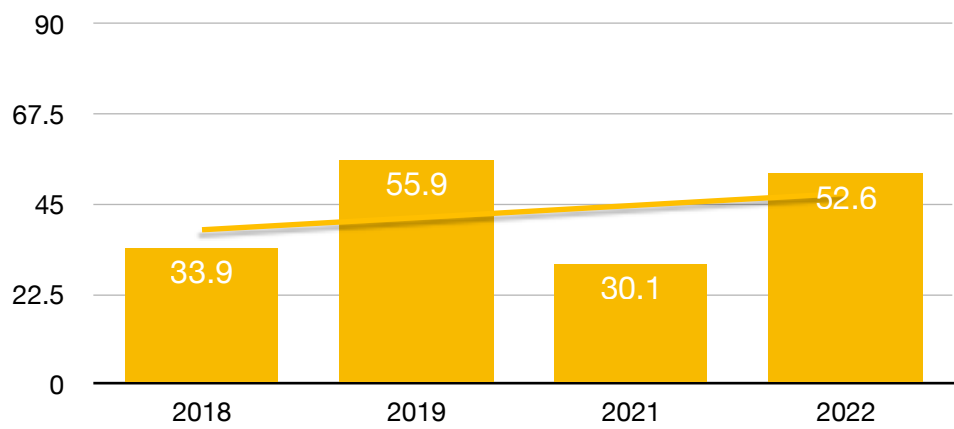

G5 ELA: SAGE/RISE

	2018	2019	2021	2022
English	31.3	41	45.8	40.7

G5 MATH: SAGE/RISE

	2018	2019	2021	2022
Math	28.4	41	45.8	40.7

G4 ELA: SAGE/RISE

	2018	2019	2021	2022
English	33.9	55.9	30.1	52.6

G4 MATH: SAGE/RISE