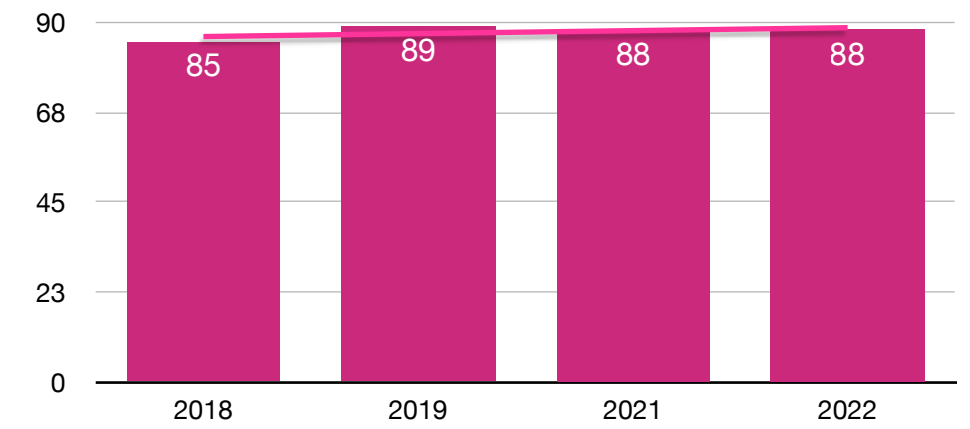

G2 MATH: NWEA

	2021	2022
Math	48	65

G1 ELA: Acadience Reading

	2018	2019	2021	2022
English	39	65	57	48

G1 MATH: NWEA

	2021	2022
Math	53	57

KINDER ELA: Acadience Reading

	2018	2019	2021	2022
English	43	70	80	87

KINDER MATH: KEEP

	2018	2019	2021	2022
Math	85	89	88	88

G5 ELA: SAGE/RISE

	2018	2019	2021	2022
English	31.3	41	45.8	40.7

G5 MATH: SAGE/RISE

	2018	2019	2021	2022
Math	28.4	41	45.8	40.7

G4 ELA: SAGE/RISE

	2018	2019	2021	2022
English	33.9	55.9	30.1	52.6