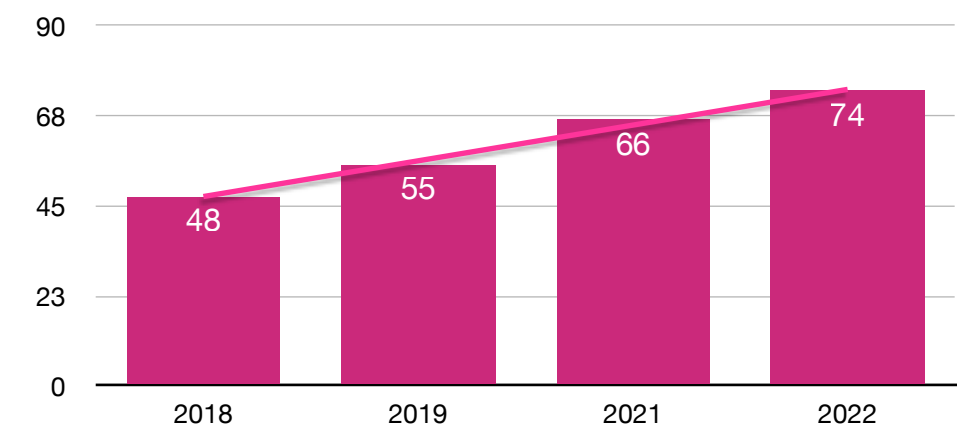

G3 MATH: SAGE/RISE

	2018	2019	2021	2022
Math	48	55	66	74