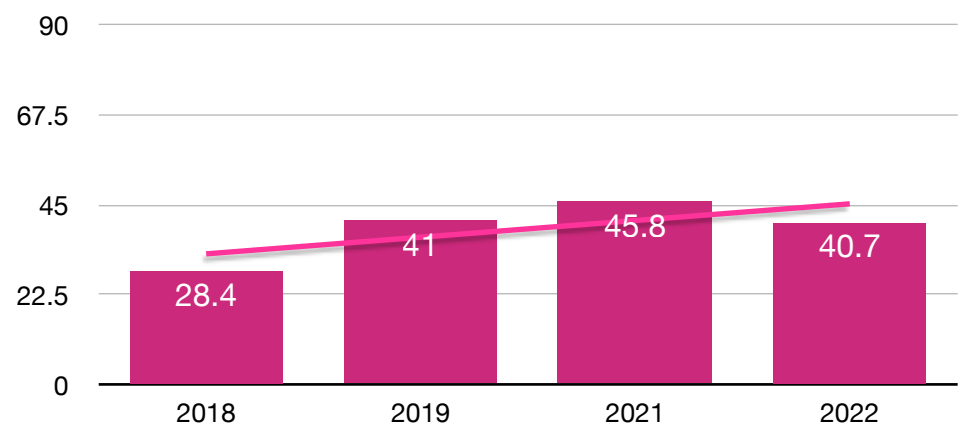

G2 MATH: NWEA

	2021	2022
Math	48	65

G1 ELA: Acadience Reading

	2018	2019	2021	2022
English	39	65	57	48

G1 MATH: NWEA

	2021	2022
Math	53	57

KINDER ELA: Acadience Reading

	2018	2019	2021	2022
English	43	70	80	87

KINDER MATH: KEEP

	2018	2019	2021	2022
Math	85	89	88	88

G5 ELA: SAGE/RISE

	2018	2019	2021	2022
English	31.3	41	45.8	40.7

G5 MATH: SAGE/RISE

	2018	2019	2021	2022
Math	28.4	41	45.8	40.7

G4 ELA: SAGE/RISE

	2018	2019	2021	2022
English	33.9	55.9	30.1	52.6