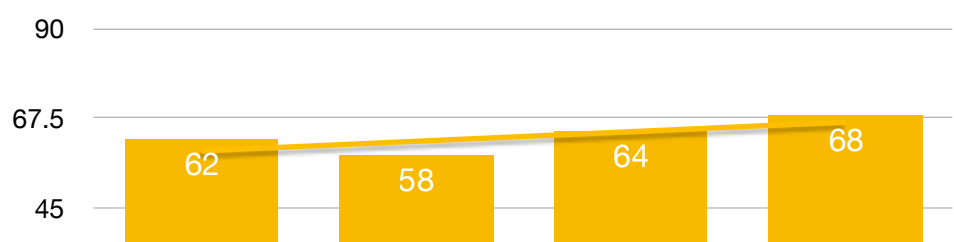

2018	2019	2021	2022
English	31.3	41	45.8	40.7

	2018	2019	2021	2022
Math	28.4	41	45.8	40.7

	2018	2019	2021	2022
English	33.9	55.9	30.1	52.6

	2018	2019	2021	2022
Math	46.4	60.1	44.1	67

G3 ELA: SAGE/RISE

	2018	2019	2021	2022
English	37.6	44.7	54.2	63

G3 MATH: SAGE/RISE

	2018	2019	2021	2022
Math	48	55	66	74