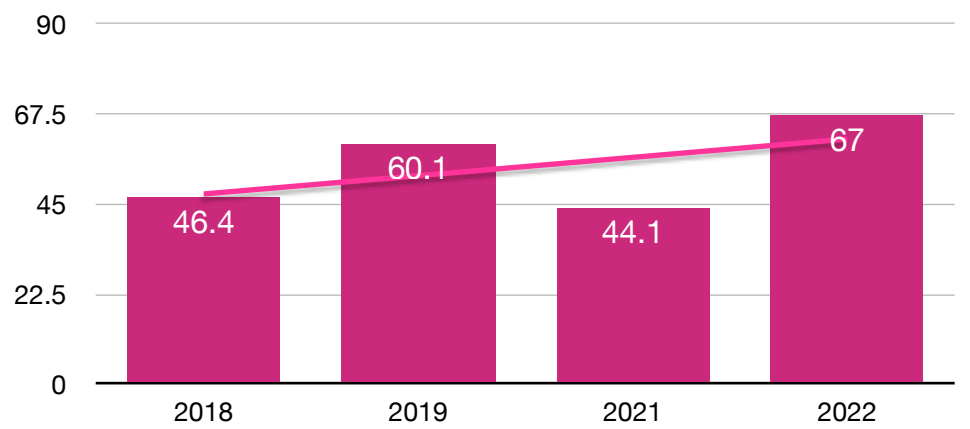

G5 ELA: SAGE/RISE

	2018	2019	2021	2022
English	31.3	41	45.8	40.7

G5 MATH: SAGE/RISE

	2018	2019	2021	2022
Math	28.4	41	45.8	40.7

G4 ELA: SAGE/RISE

	2018	2019	2021	2022
English	33.9	55.9	30.1	52.6

G4 MATH: SAGE/RISE