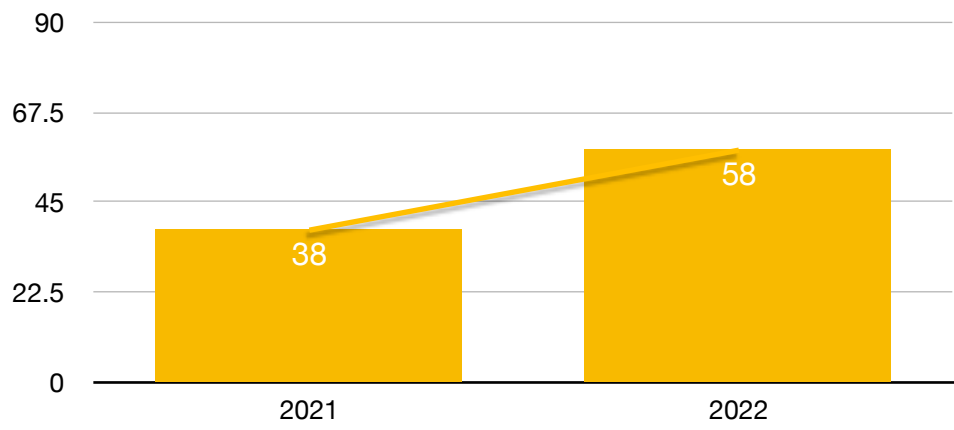

G1 ELA: NWEA

	2021	2022
English	38	58