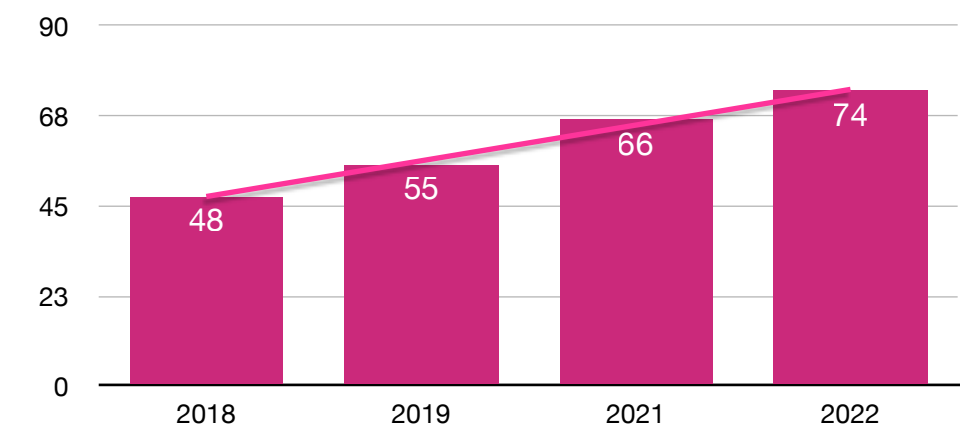

G3 MATH: SAGE/RISE

	2018	2019	2021	2022
Math	48	55	66	74