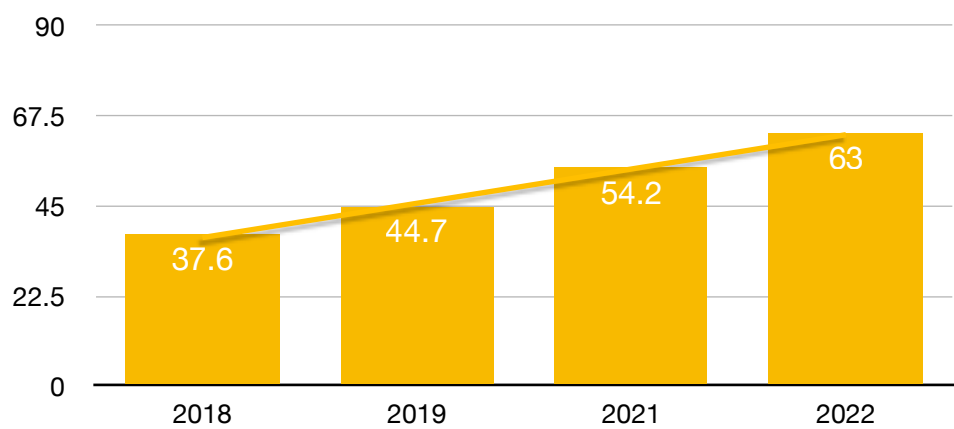

G3 ELA: SAGE/RISE

	2018	2019	2021	2022
English	37.6	44.7	54.2	63