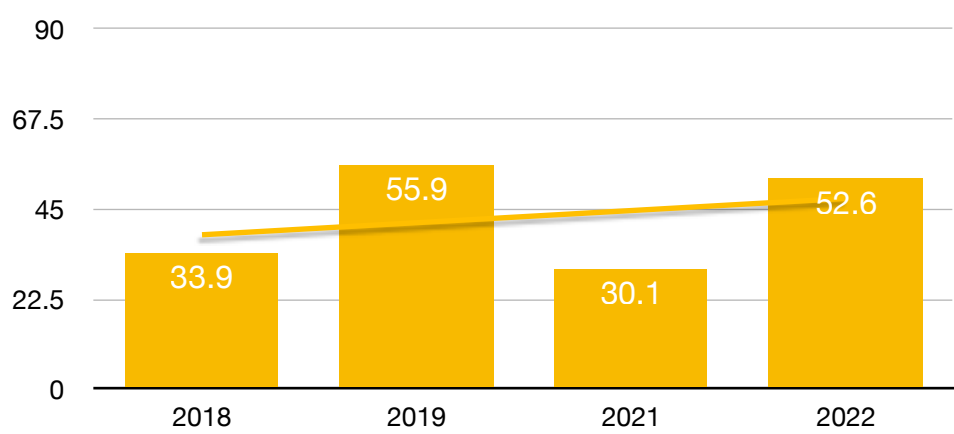

KINDER MATH: KEEP

	2018	2019	2021	2022
Math	85	89	88	88

G5 ELA: SAGE/RISE

	2018	2019	2021	2022
English	31.3	41	45.8	40.7

G5 MATH: SAGE/RISE

	2018	2019	2021	2022
Math	28.4	41	45.8	40.7

G4 ELA: SAGE/RISE

	2018	2019	2021	2022
English	33.9	55.9	30.1	52.6