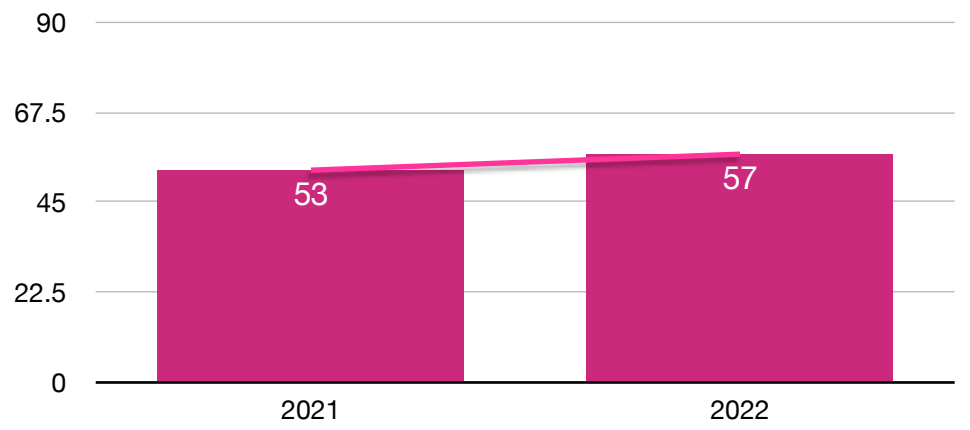

	2018	2019	2021	2022
Math	46.4	60.1	44.1	67

G3 ELA: SAGE/RISE

	2018	2019	2021	2022
English	37.6	44.7	54.2	63

G3 MATH: SAGE/RISE

	2018	2019	2021	2022
Math	48	55	66	74

G2 ELA: Acadience Reading

	2018	2019	2021	2022
English	62	58	64	68

G2 MATH: NWEA

	2021	2022
Math	48	65

G1 ELA: Acadience Reading

	2018	2019	2021	2022
English	39	65	57	48

G1 MATH: NWEA

	2021	2022
Math	53	57

KINDER ELA: Acadience Reading

	2018	2019	2021	2022
English	43	70	80	87