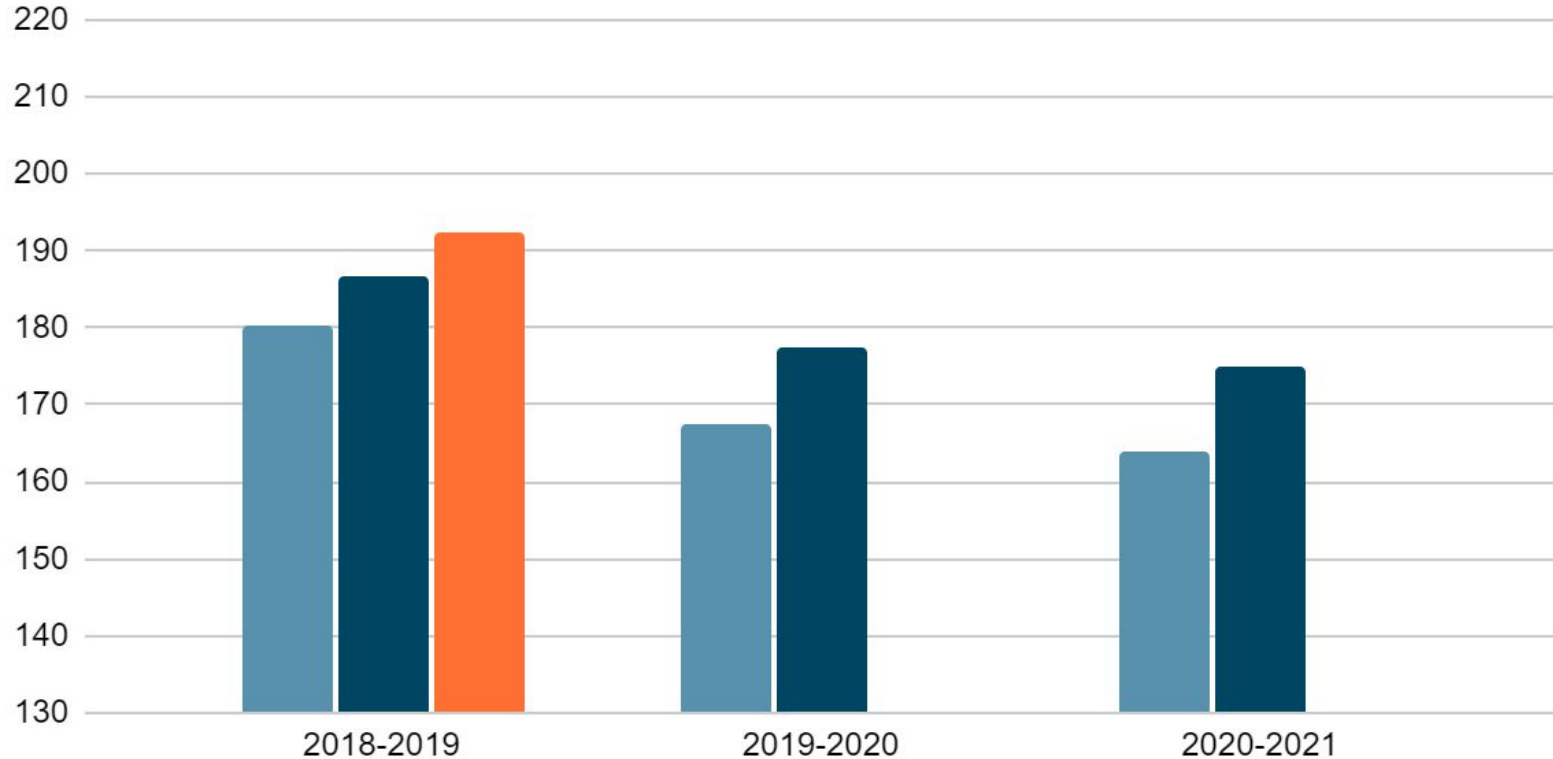

Fall Winter Spring

Kindergarten Reading - Mean RIT Score Trends

Fall Winter Spring

First Grade Data

1st Grade Math - Mean RIT Score Trends

Fall Winter Spring

1st Grade Reading - Mean RIT Score Trends

Fall Winter Spring

Second Grade Data

2nd Grade Math - Mean RIT Score Trends

Fall Winter Spring

2nd Grade Reading - Mean RIT Score Trends

Fall Winter Spring

Overview of 3-6 Data

Mathematics Grades 3 - 6

- There has been consistent growth each year in the mean RIT scores in the area of mathematics on the NWEA MAP Assessment across all grades 2-6.
- Spring 19/20 data is not available due to COVID.