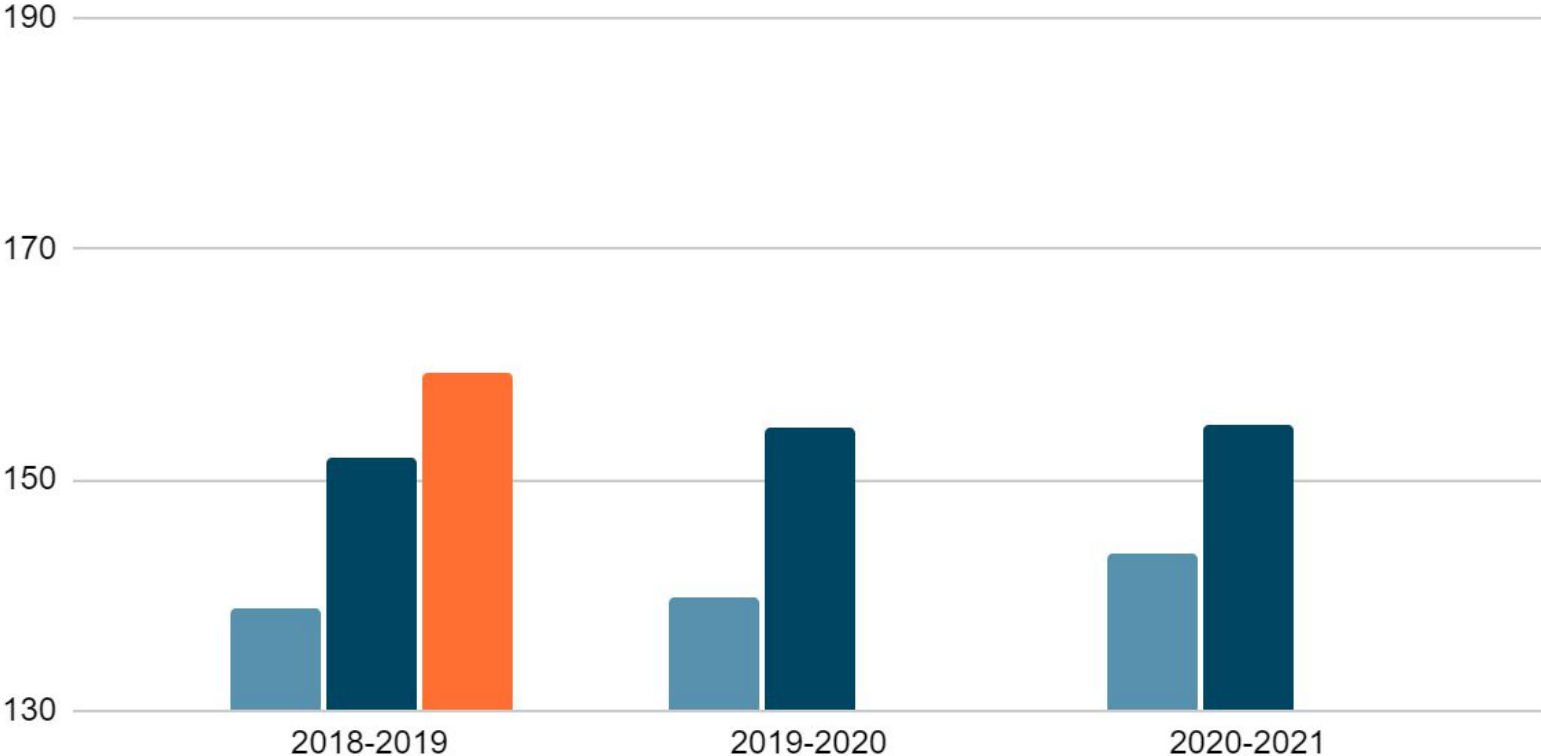

Kindergarten Math - Mean RIT Score Trends

Fall Winter Spring