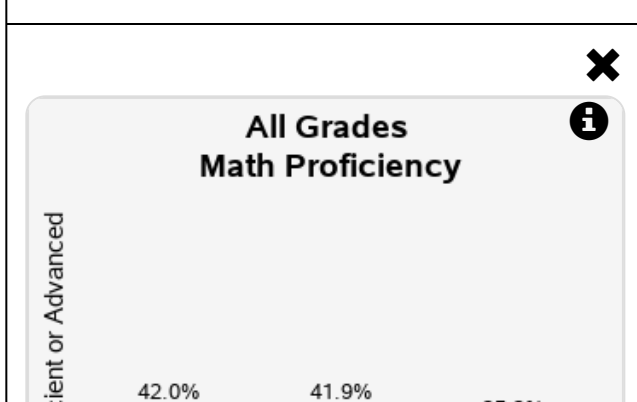

**State of Missouri** ✕

**# Students Enrolled**

**Grade Span** PK-12

**Neosho High** ✕  
**(Neosho School District)**

**# Students Enrolled** 1307

**Grade Span** 09-12

---

Improving Lives through Education