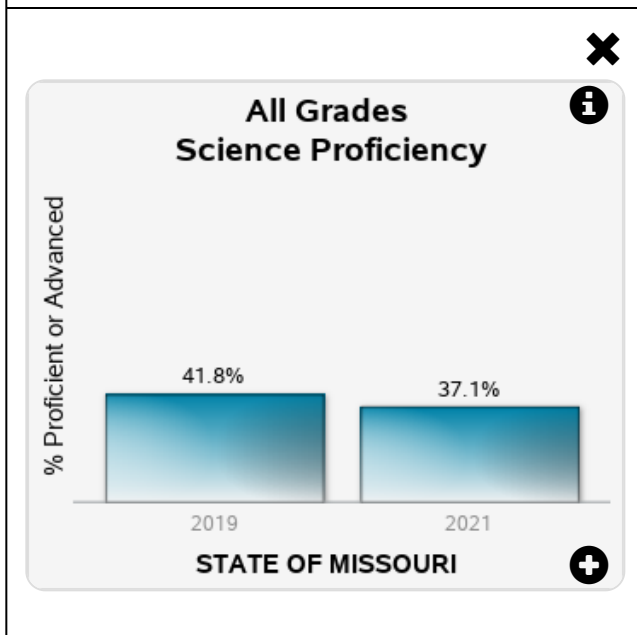

**State of Missouri** ✕

**# Students Enrolled**

**Grade Span** PK-12

**Neosho High** ✕  
**(Neosho School District)**

**# Students Enrolled** 1307

**Grade Span** 09-12

---

Improving Lives through Education