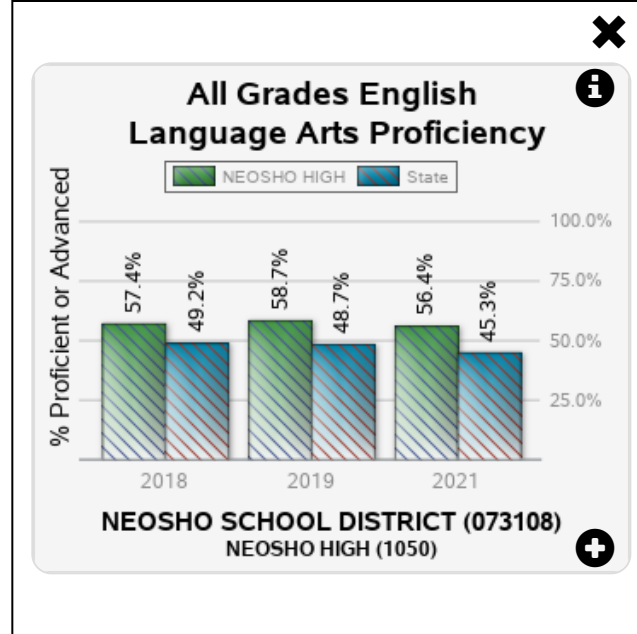

**State of Missouri** ✕

**# Students Enrolled**

**Grade Span** PK-12

**Neosho High** ✕  
**(Neosho School District)**

**# Students Enrolled** 1307

**Grade Span** 09-12

---

Improving Lives through Education