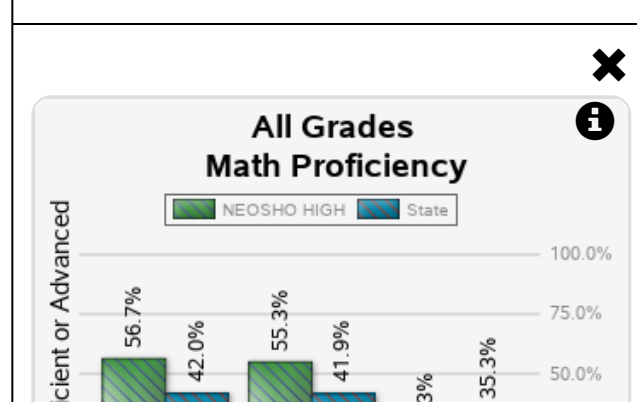

**State of Missouri** ✕

**# Students Enrolled**

**Grade Span** PK-12

**Neosho High** ✕  
**(Neosho School District)**

**# Students Enrolled** 1307

**Grade Span** 09-12

---

Improving Lives through Education