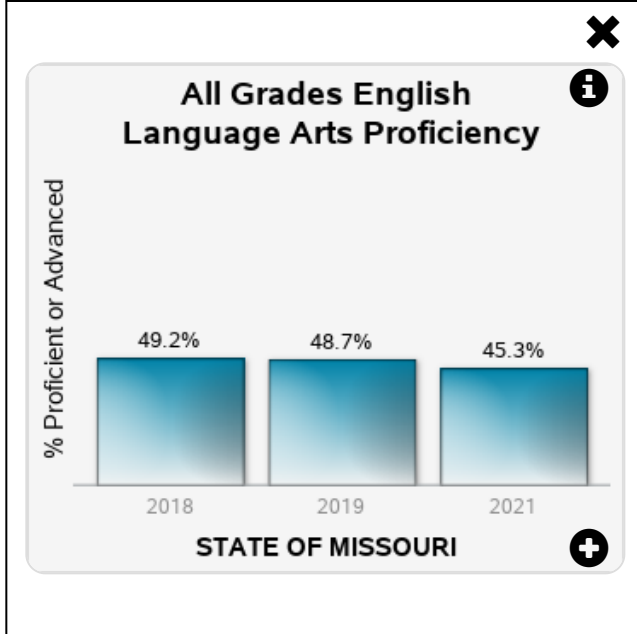

**State of Missouri** ✕

**# Students Enrolled**

**Grade Span** PK-12

**Neosho High** ✕  
**(Neosho School District)**

**# Students Enrolled** 1307

**Grade Span** 09-12

---

Improving Lives through Education

Current User: DESEPUBLIC