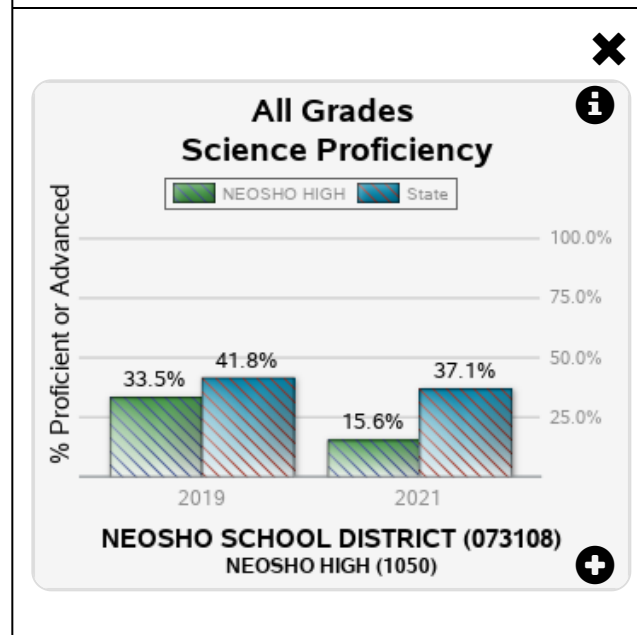

**State of Missouri** ✕

**# Students Enrolled**

**Grade Span** PK-12

**Neosho High** ✕  
**(Neosho School District)**

**# Students Enrolled** 1307

**Grade Span** 09-12

---

Improving Lives through Education