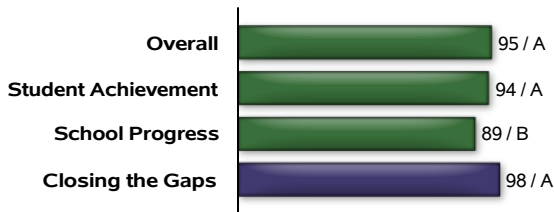

Texas Education Agency
2021-22 Preliminary School Report Card
TOMBALL MEMORIAL H S (101921002)

Accountability Rating

A

TOMBALL MEMORIAL H S earned an A (90-100) for exemplary performance by serving most students well, encouraging high academic achievement and/or appropriate academic growth for almost all students, and preparing most students for eventual success in college, a career, or the military.

State accountability ratings are based on three domains: Student Achievement, School Progress, and Closing the Gaps. The graph below provides summary results for TOMBALL MEMORIAL H S. Scores are scaled from 0 to 100 to align with letter grades.

School Information

District Name: TOMBALL ISD
Campus Type: High School
Total Students: 2,752
Grade Span: 09 - 12

For more information about this campus, see: <https://TXSchools.gov>

Distinction Designations

Campuses that earn a rating of A-C are eligible for as many as seven distinction designations, or awards for outstanding performance.

- ✓ ELA/Reading
- ✓ Social Studies
- ✓ Comparative Closing the Gaps
- ✗ Science
- ✓ Mathematics
- ✓ Comparative Academic Growth
- ✓ Postsecondary Readiness