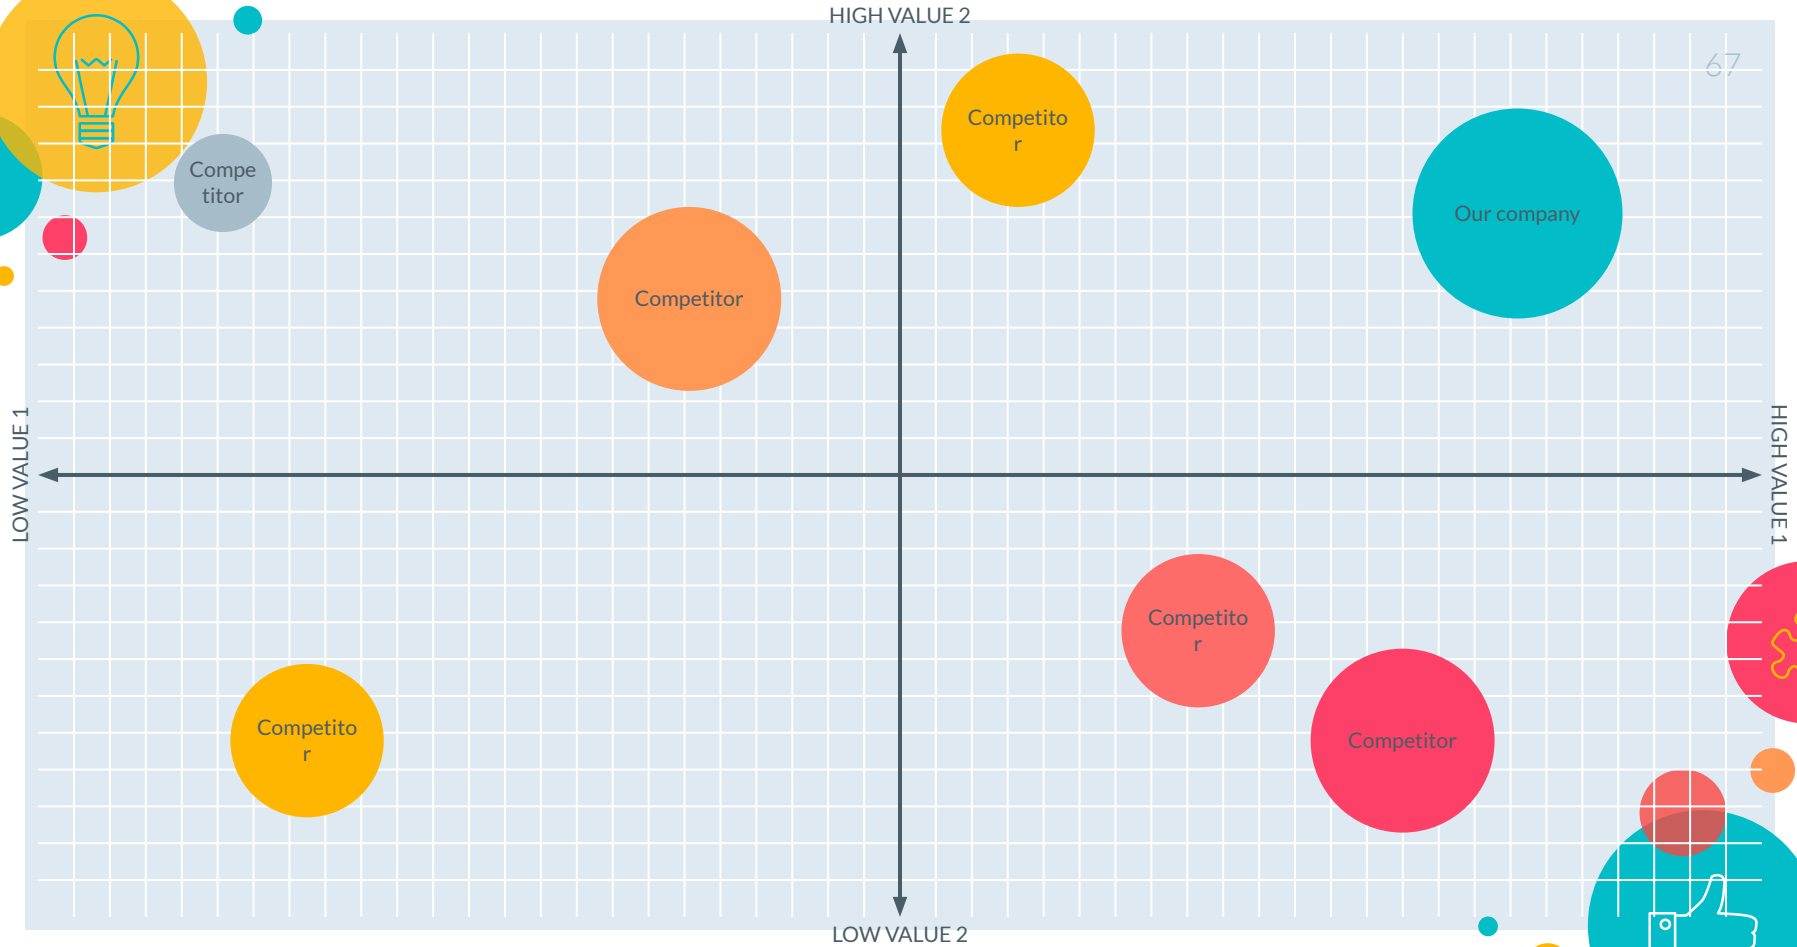

Funnel

Team Presentation

Imani Jackson
JOB TITLE

Blue is the colour of the
clear sky and the deep sea

Marcos Galán
JOB TITLE

Blue is the colour of the
clear sky and the deep sea

Ixchel Valdía
JOB TITLE

Blue is the colour of the
clear sky and the deep sea

Nils Årud
JOB TITLE

Blue is the colour of the
clear sky and the deep sea

Competitor Matrix

Weekly Planner

	SUNDAY	MONDAY	TUESDAY	WEDNESDAY	THURSDAY	FRIDAY	SATURDAY
09:00 - 09:45	Task	Task	Task	Task	Task	Task	Task
10:00 - 10:45	Task	Task	Task	Task	Task	Task	Task
11:00 - 11:45	Task	Task	Task	Task	Task	Task	Task
12:00 - 13:15	✓ Free time	✓ Free time	✓ Free time	✓ Free time	✓ Free time	✓ Free time	✓ Free time
13:30 - 14:15	Task	Task	Task	Task	Task	Task	Task
14:30 - 15:15	Task	Task	Task	Task	Task	Task	Task
15:30 - 16:15	Task	Task	Task	Task	Task	Task	Task