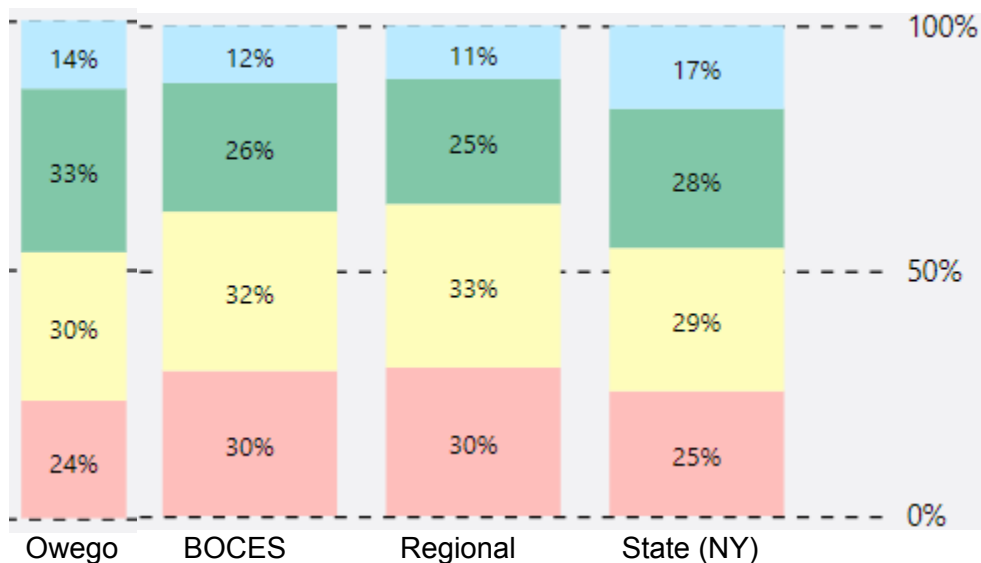

Grades 3-8 ELA Performance Data
District, BOCES, Regional, and State-Wide
New York State Assessments
Comparison Data
2019-2022

New York State Assessment Grading Scale

Level 4	Excels at Standards
Level 3	Proficient in Standards
Level 2	Partial Proficient in Standards
Level 1	Well Below Proficient in Standards

BOCES - Regional - State

2019 3-8 ELA Performance