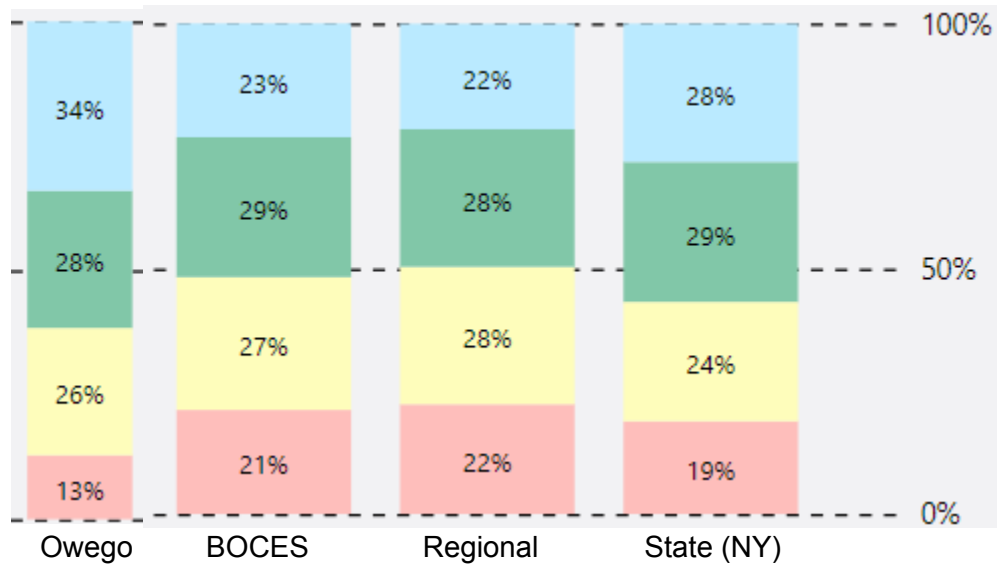

2021 3-8 ELA Performance