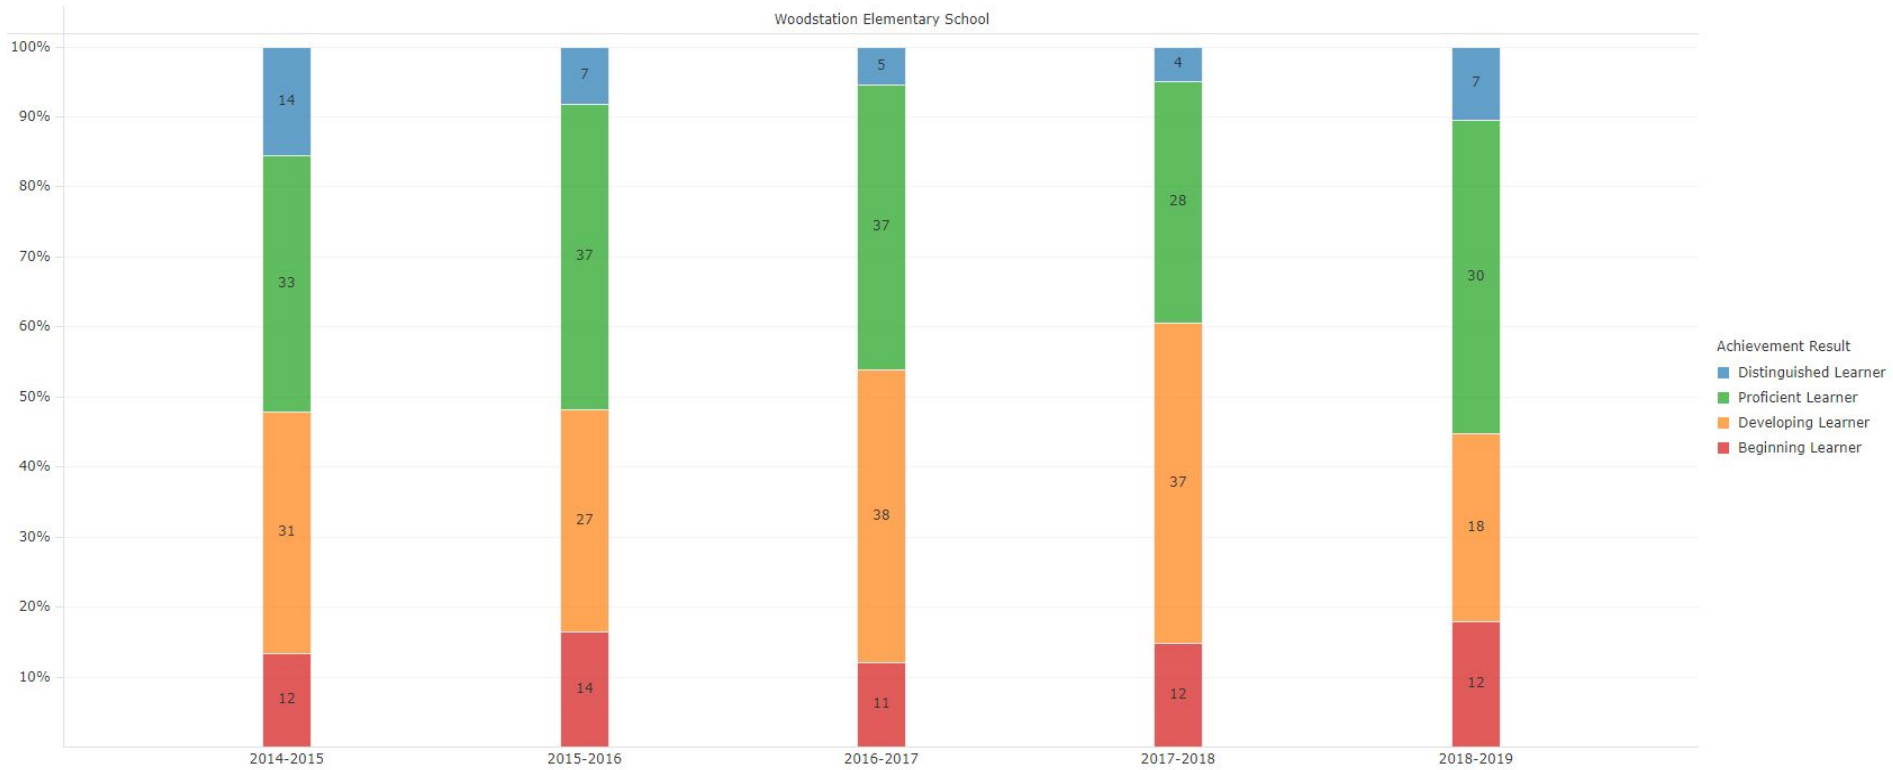

All School Levels

All Administrations

Best

Achievement Levels by School

Woodstation Elementary School

5th

Data Warehouse

2014-2015, 2015-2016, 2...