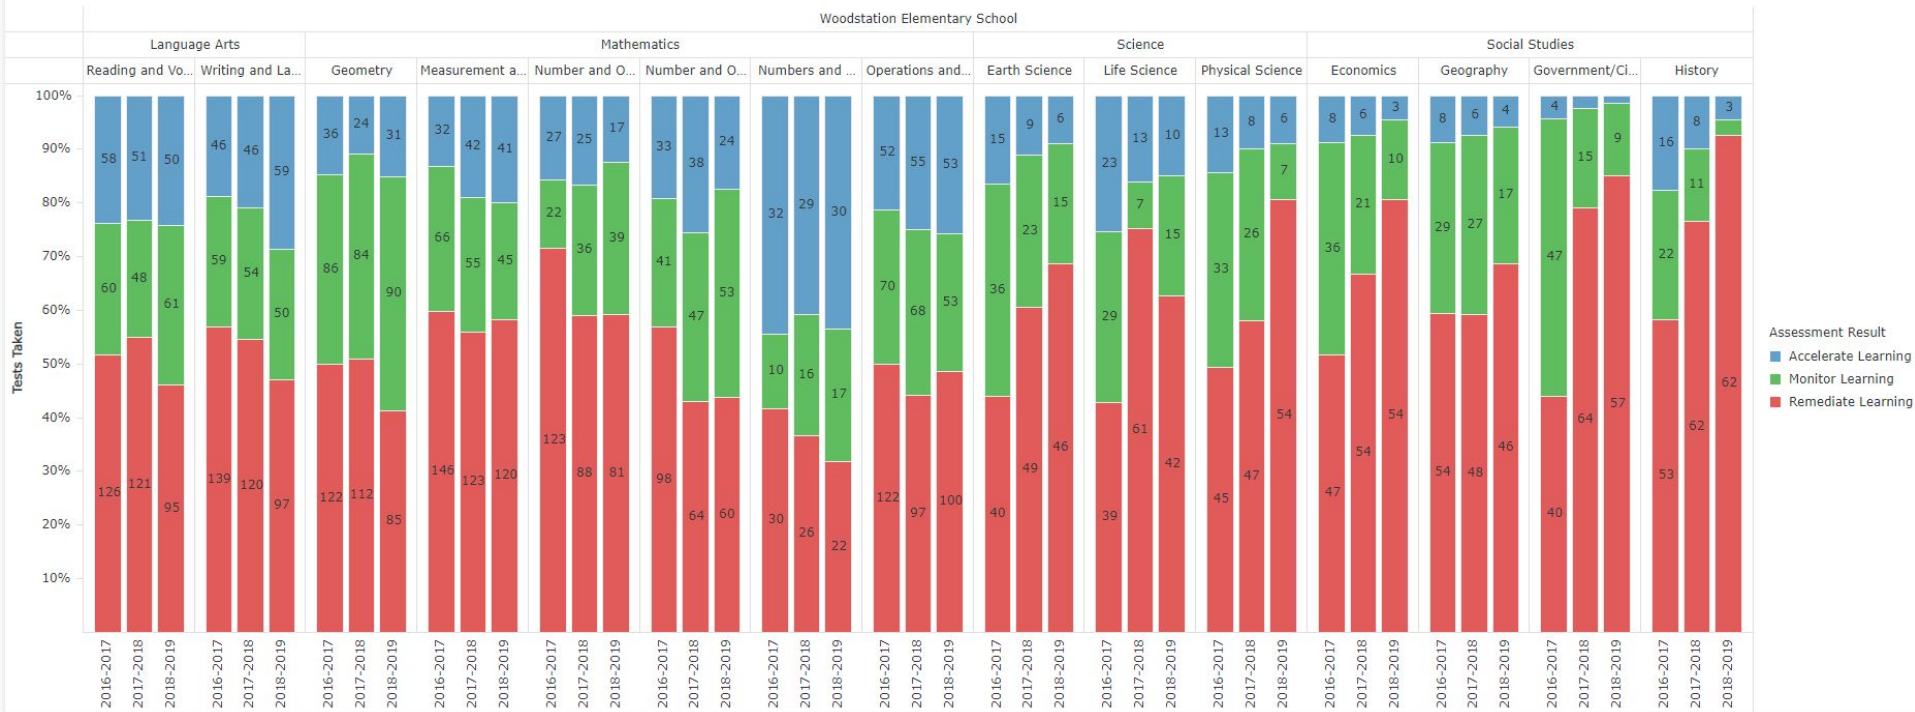

Best

Achievement Levels by School

Woodstation Elementary School

Achievement Result

- Distinguished Learner
- Proficient Learner
- Developing Learner
- Beginning Learner

Domain Level Results

Woodstation Elementary School