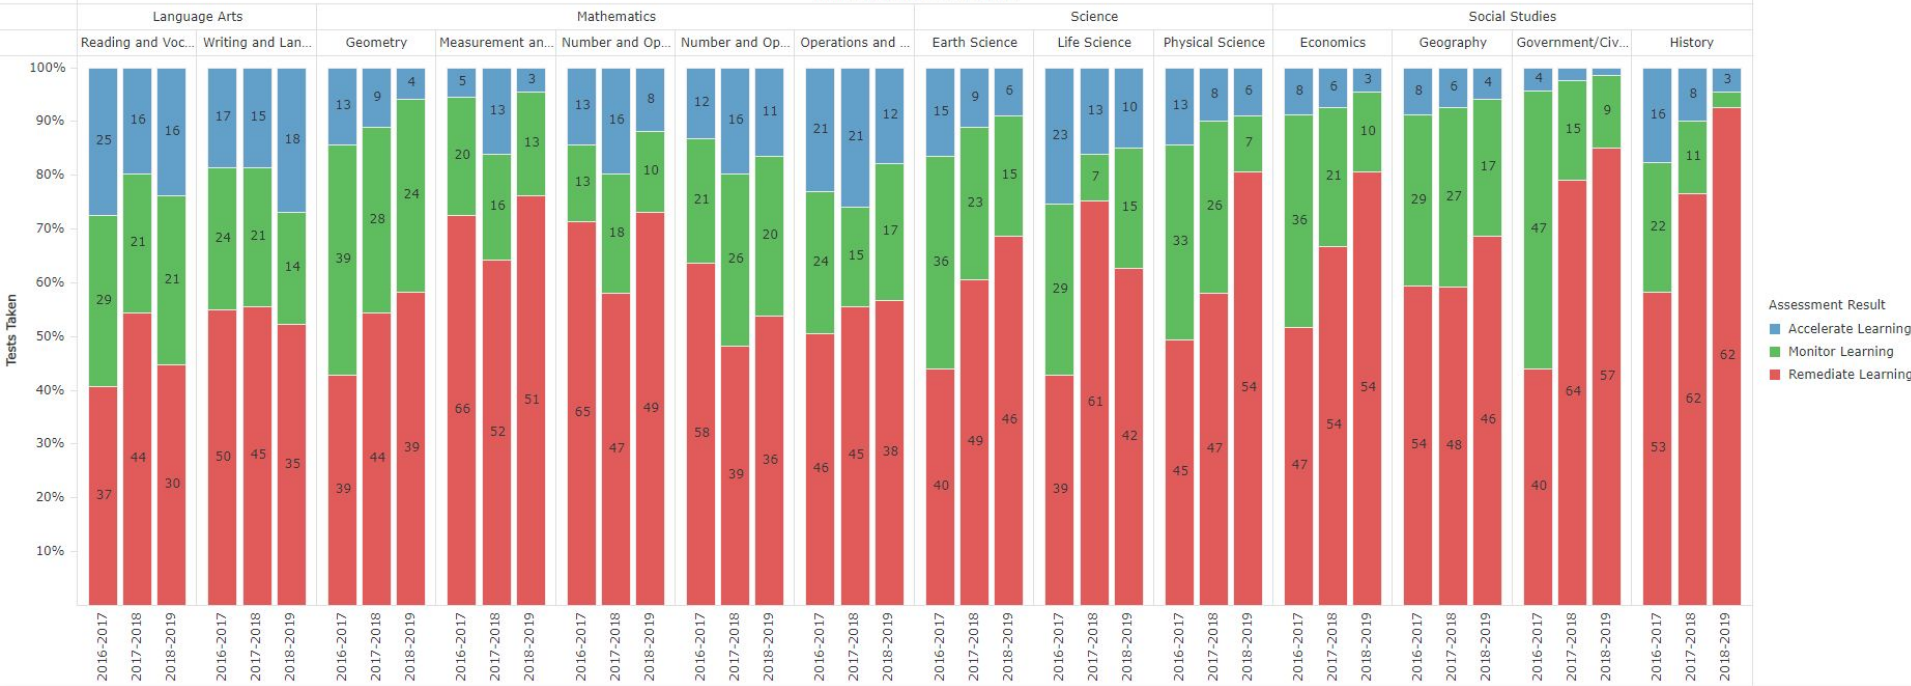

2016-2017, 2017-2018, 2...

All Schools

All Content Areas

Grade 5 English Language ...

All Domains

Domain Level Results

Woodstation Elementary School

Assessment Result
■ Accelerate Learning
■ Monitor Learning
■ Remediate Learning