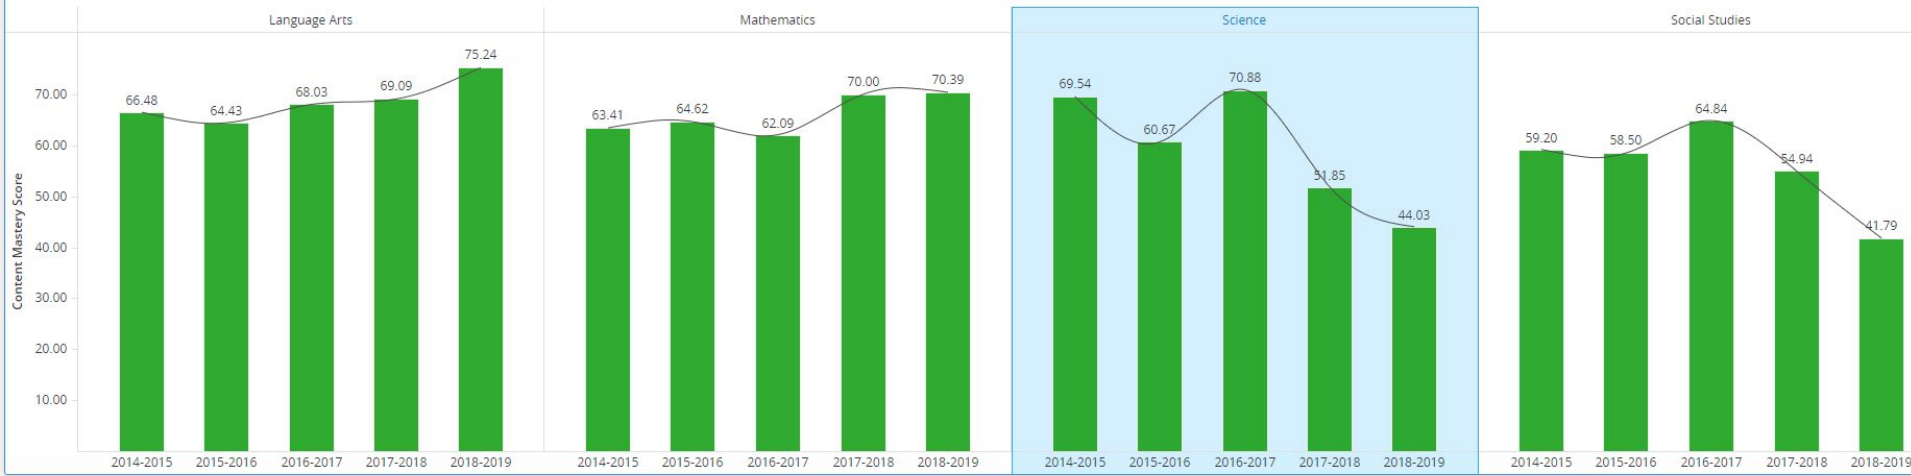

All Tests ▼ | All School Levels ▼ | Best ▼

Trends

Year	0.0	0.5	1.0	1.5	Score
2018-2019	14.6%	33.0%	39.8%	12.6%	75.24
2017-2018	16.4%	40.5%	31.8%	11.4%	69.09
2016-2017	17.6%	41.4%	28.3%	12.7%	68.03
2015-2016	20.9%	36.8%	34.8%	7.5%	64.43
2014-2015	19.5%	37.5%	33.3%	9.6%	66.48

All Tests ▼

All School Levels ▼

Best ▼

Year	0.0	0.5	1.0	1.5	Score
2018-2019	15.0%	38.3%	37.4%	9.2%	70.39
2017-2018	15.0%	40.9%	33.2%	10.9%	70.00
2016-2017	20.1%	43.9%	27.9%	8.2%	62.09
2015-2016	17.0%	44.7%	30.4%	7.9%	64.62
2014-2015	16.1%	47.9%	29.1%	6.9%	63.41

All Tests ▼

All School Levels ▼

Best ▼

Trends

Year	0.0	0.5	1.0	1.5	Score
2018-2019	43.3%	31.3%	19.4%	6.0%	44.03
2017-2018	27.2%	46.9%	21.0%	4.9%	51.85
2016-2017	16.5%	33.0%	42.9%	7.7%	70.88
2015-2016	19.4%	45.8%	28.9%	5.9%	60.67
2014-2015	14.2%	43.7%	31.0%	11.1%	69.54