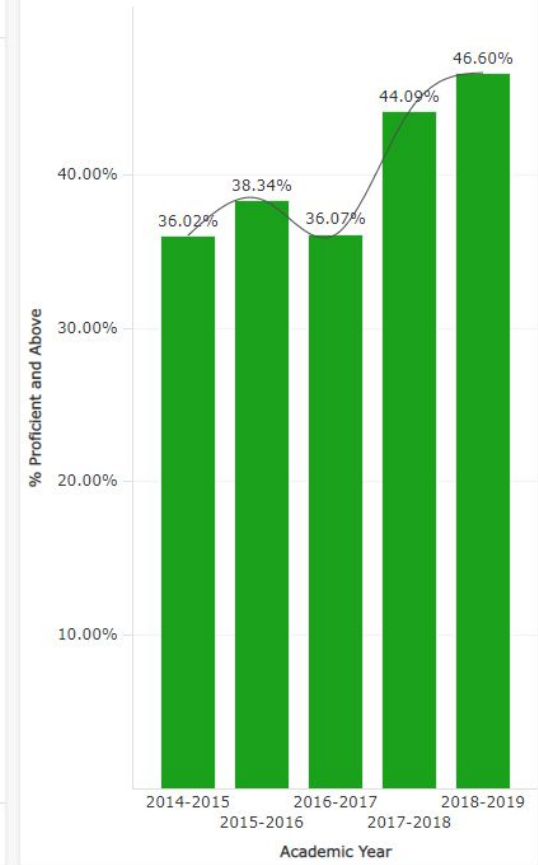

Trends

Year	0.0	0.5	1.0	1.5	Score
2018-2019	28.4%	62.7%	6.0%	3.0%	41.79
2017-2018	17.3%	63.0%	12.3%	7.4%	54.94
2016-2017	12.1%	57.1%	19.8%	11.0%	64.84
2015-2016	23.3%	45.5%	22.1%	9.1%	58.50
2014-2015	21.1%	47.9%	22.6%	8.4%	59.20

2018-2019

Mathematics

All Tests

All School Levels

All Administrations

Best

Proficient and Above by School

Trends