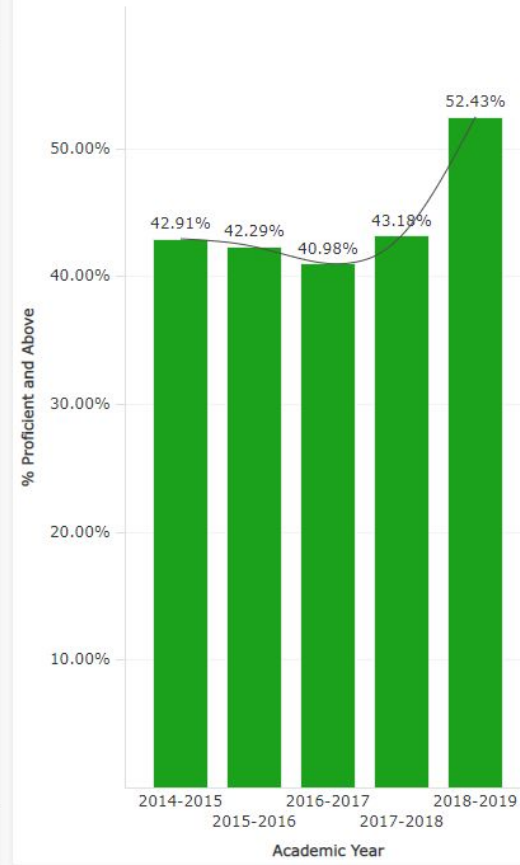

All Tests ▼

All School Levels ▼

Best ▼

Trends

Year	0.0	0.5	1.0	1.5	Score
2018-2019	43.3%	31.3%	19.4%	6.0%	44.03
2017-2018	27.2%	46.9%	21.0%	4.9%	51.85
2016-2017	16.5%	33.0%	42.9%	7.7%	70.88
2015-2016	19.4%	45.8%	28.9%	5.9%	60.67
2014-2015	14.2%	43.7%	31.0%	11.1%	69.54

Trends

Year	0.0	0.5	1.0	1.5	Score
2018-2019	28.4%	62.7%	6.0%	3.0%	41.79
2017-2018	17.3%	63.0%	12.3%	7.4%	54.94
2016-2017	12.1%	57.1%	19.8%	11.0%	64.84
2015-2016	23.3%	45.5%	22.1%	9.1%	58.50
2014-2015	21.1%	47.9%	22.6%	8.4%	59.20

2018-2019

Language Arts

All Tests

All School Levels

All Administrations

Best

Proficient and Above by School

Trends