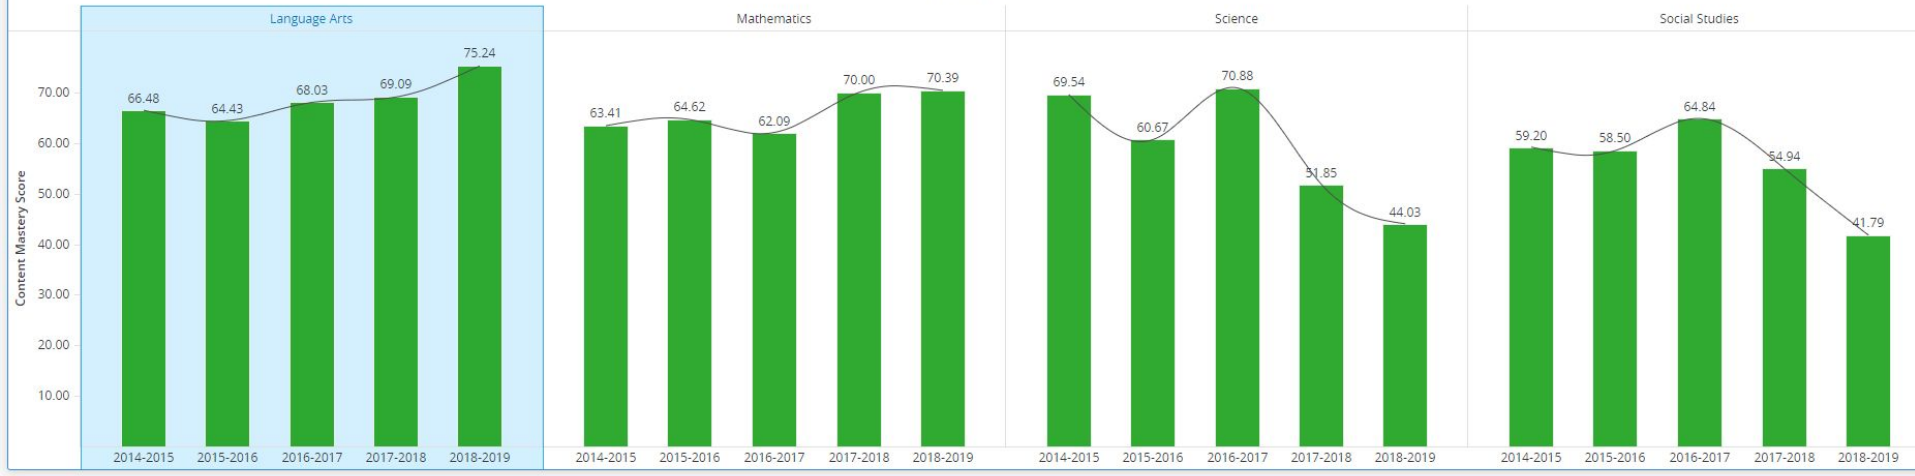

Woodstation Elementary

Data Warehouse

Accountability Slides

These next 4 slides are what your Content Mastery score would have been if you include ALL students, not just FAY students over 5 years. The subject is highlighted and the table below shows the percent of students in each achievement level.

All Tests ▼ | All School Levels ▼ | Best ▼

Trends

Year	0.0	0.5	1.0	1.5	Score
2018-2019	14.6%	33.0%	39.8%	12.6%	75.24
2017-2018	16.4%	40.5%	31.8%	11.4%	69.09
2016-2017	17.6%	41.4%	28.3%	12.7%	68.03
2015-2016	20.9%	36.8%	34.8%	7.5%	64.43
2014-2015	19.5%	37.5%	33.3%	9.6%	66.48