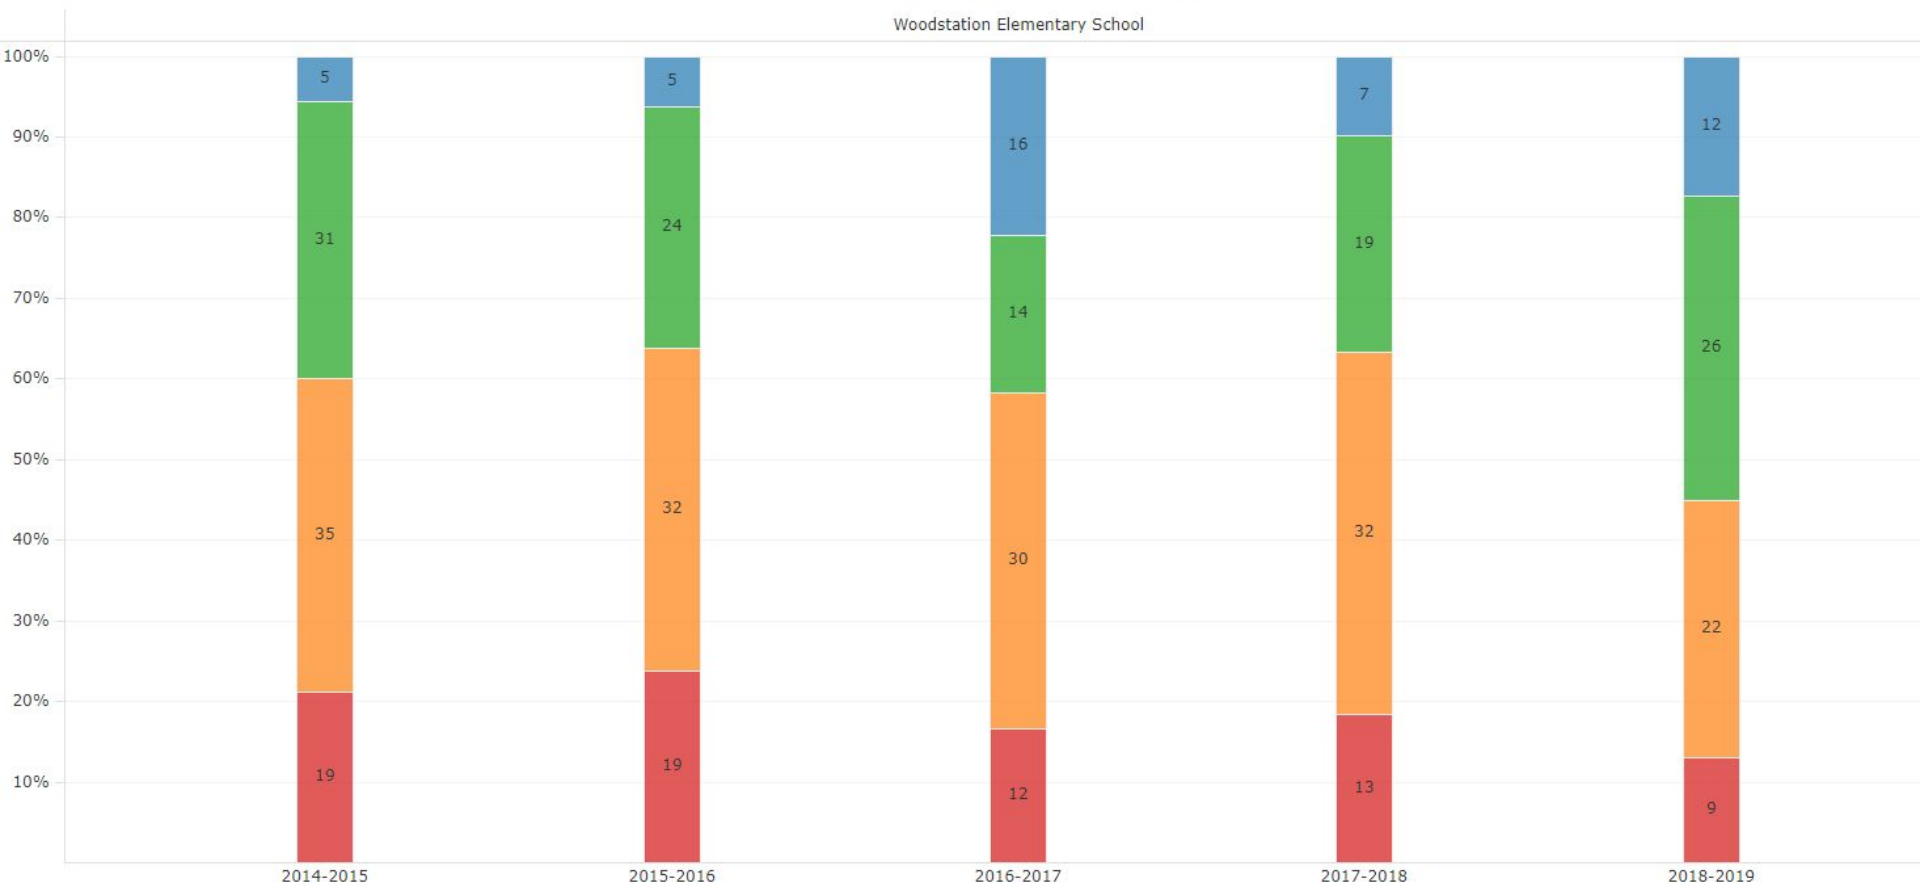

2014-2015, 2015-2016, 2...

All Content Areas

Grade 3 English Language ...

All School Levels

All Administrations

Best

Achievement Levels by School

Woodstation Elementary School