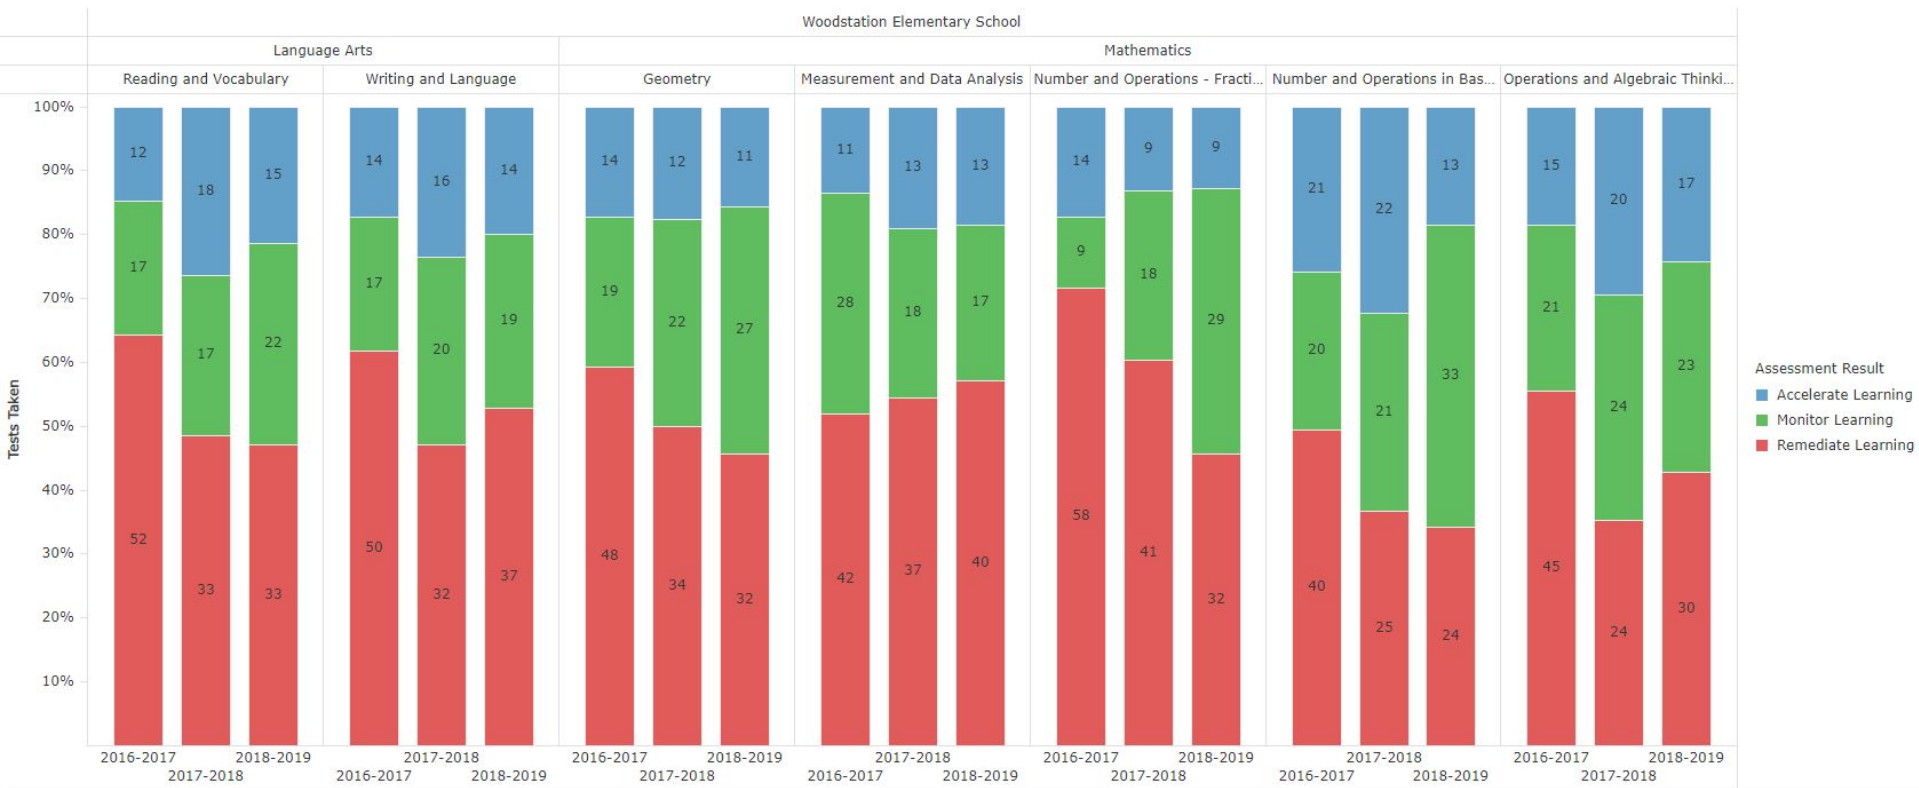

2016-2017, 2017-2018, 2...

All Schools

All Content Areas

Grade 4 English Language ...

All Domains

Domain Level Results

Woodstation Elementary School